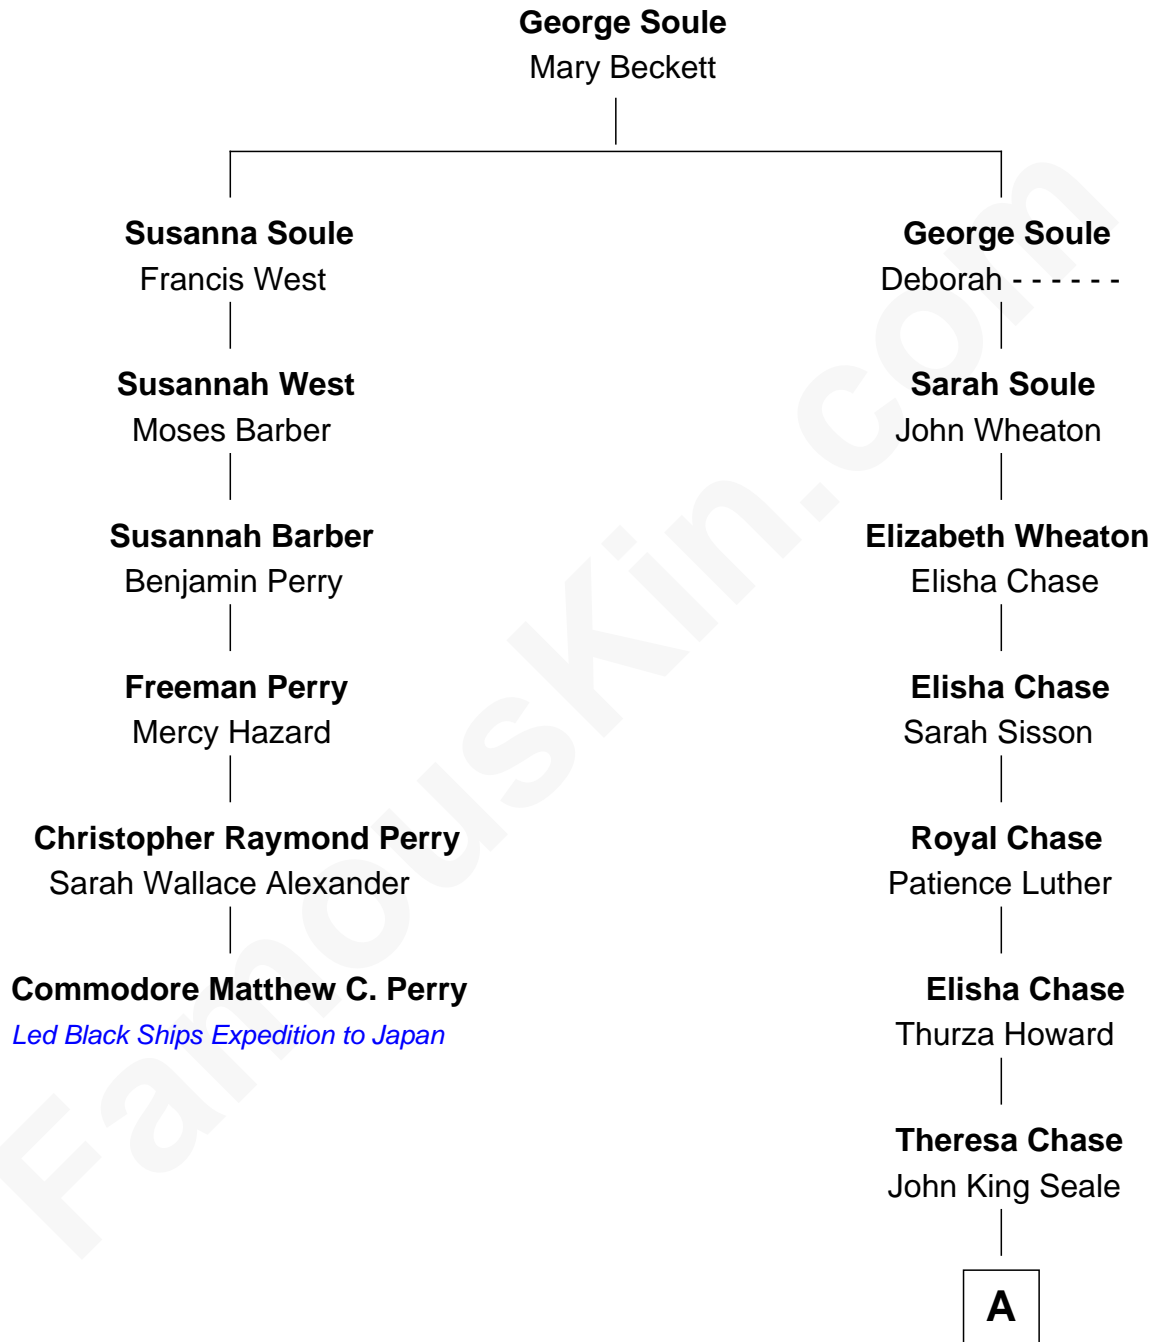

FamousKin.com
Relationship Chart of
Commodore Matthew C. Perry
Led Black Ships Expedition to Japan

5th cousin 4 times removed of

John Howard Pyle
9th Governor of Arizona

A

—
Margaret Seale

Rev. Abijah B. Anderson

—
Mary Sue Anderson

Rev. Thomas Miller Pyle

—
John Howard Pyle

9th Governor of Arizona

FamousKin.com