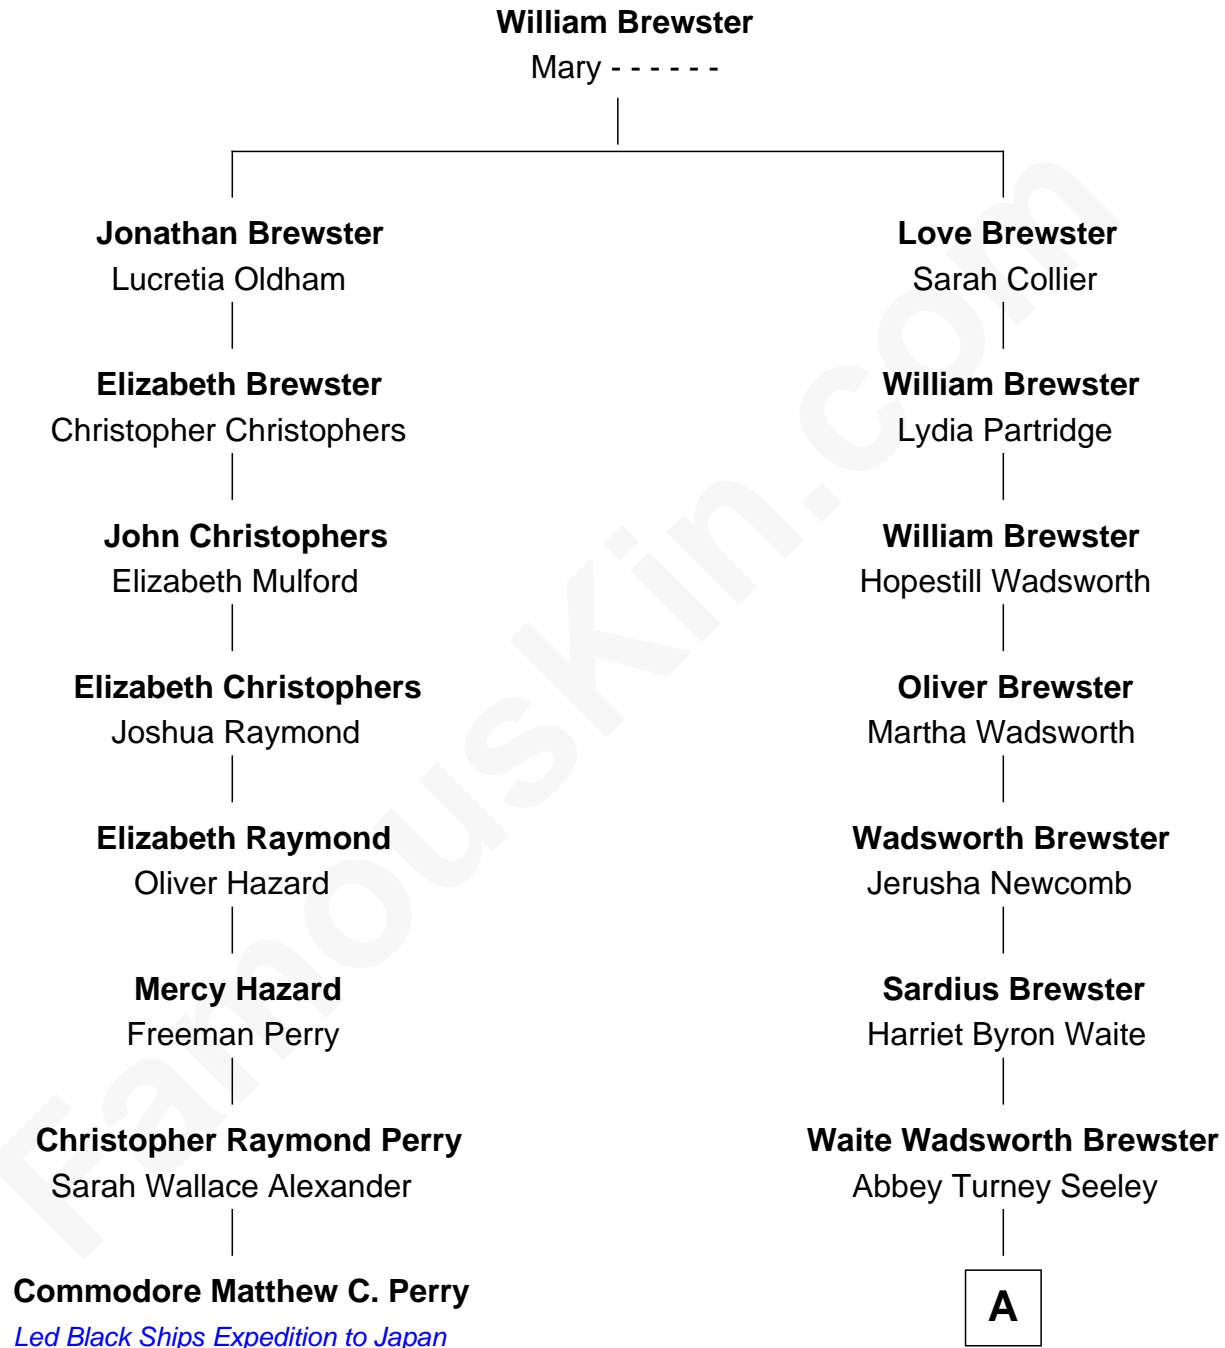

FamousKin.com
Relationship Chart of
Commodore Matthew C. Perry
Led Black Ships Expedition to Japan

7th cousin 3 times removed of

Diane Brewster
TV and Movie Actress

A

—
Arthur Seeley Brewster

Annie Harriet Byard

—
Reginald Raymond Brewster

Grace Anna Sloane

—
Phillip Sloane Brewster

Geraldine Craddock

—
Diane Brewster

TV and Movie Actress