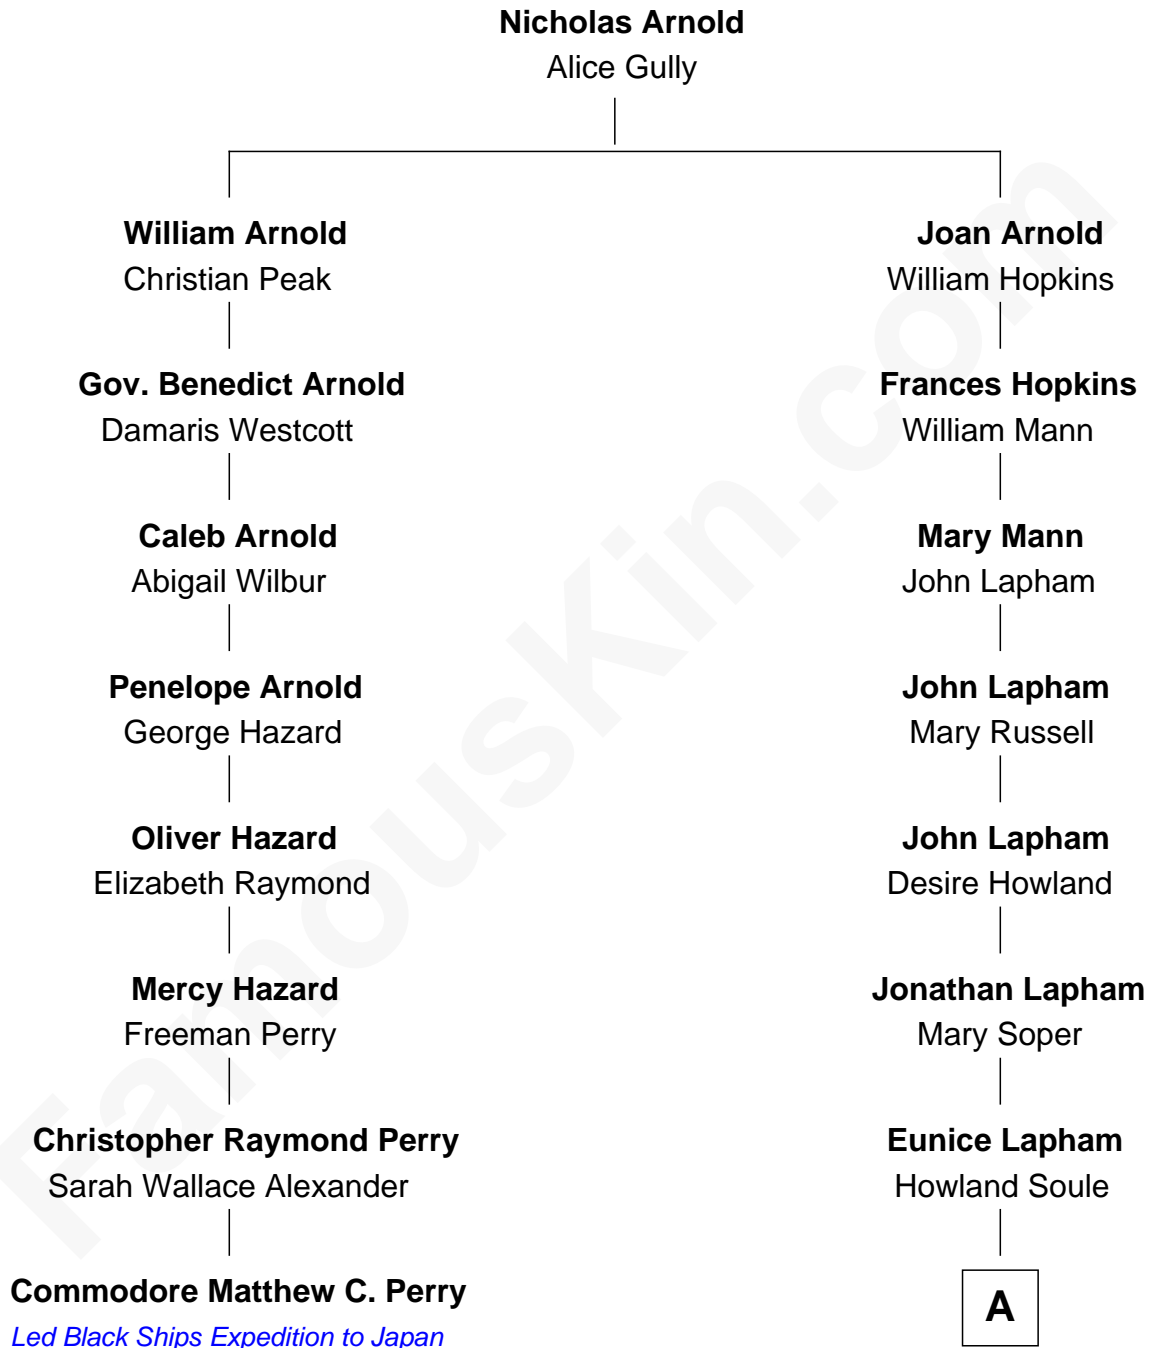

**FamousKin.com**  
**Relationship Chart of**  
**Commodore Matthew C. Perry**  
*Led Black Ships Expedition to Japan*

7th cousin 7 times removed of

**Taylor Lautner**  
*TV and Movie Actor*

**A**

**Howland Soule**

Mary Hagaman

**Howland Soule**

Susan Ann Lounsbury

**Edgar A. Soules**

Lillian M. Barber

**Cleon B. Soules**

Emily Jane Himebaugh

**Helen Elizabeth Soules**