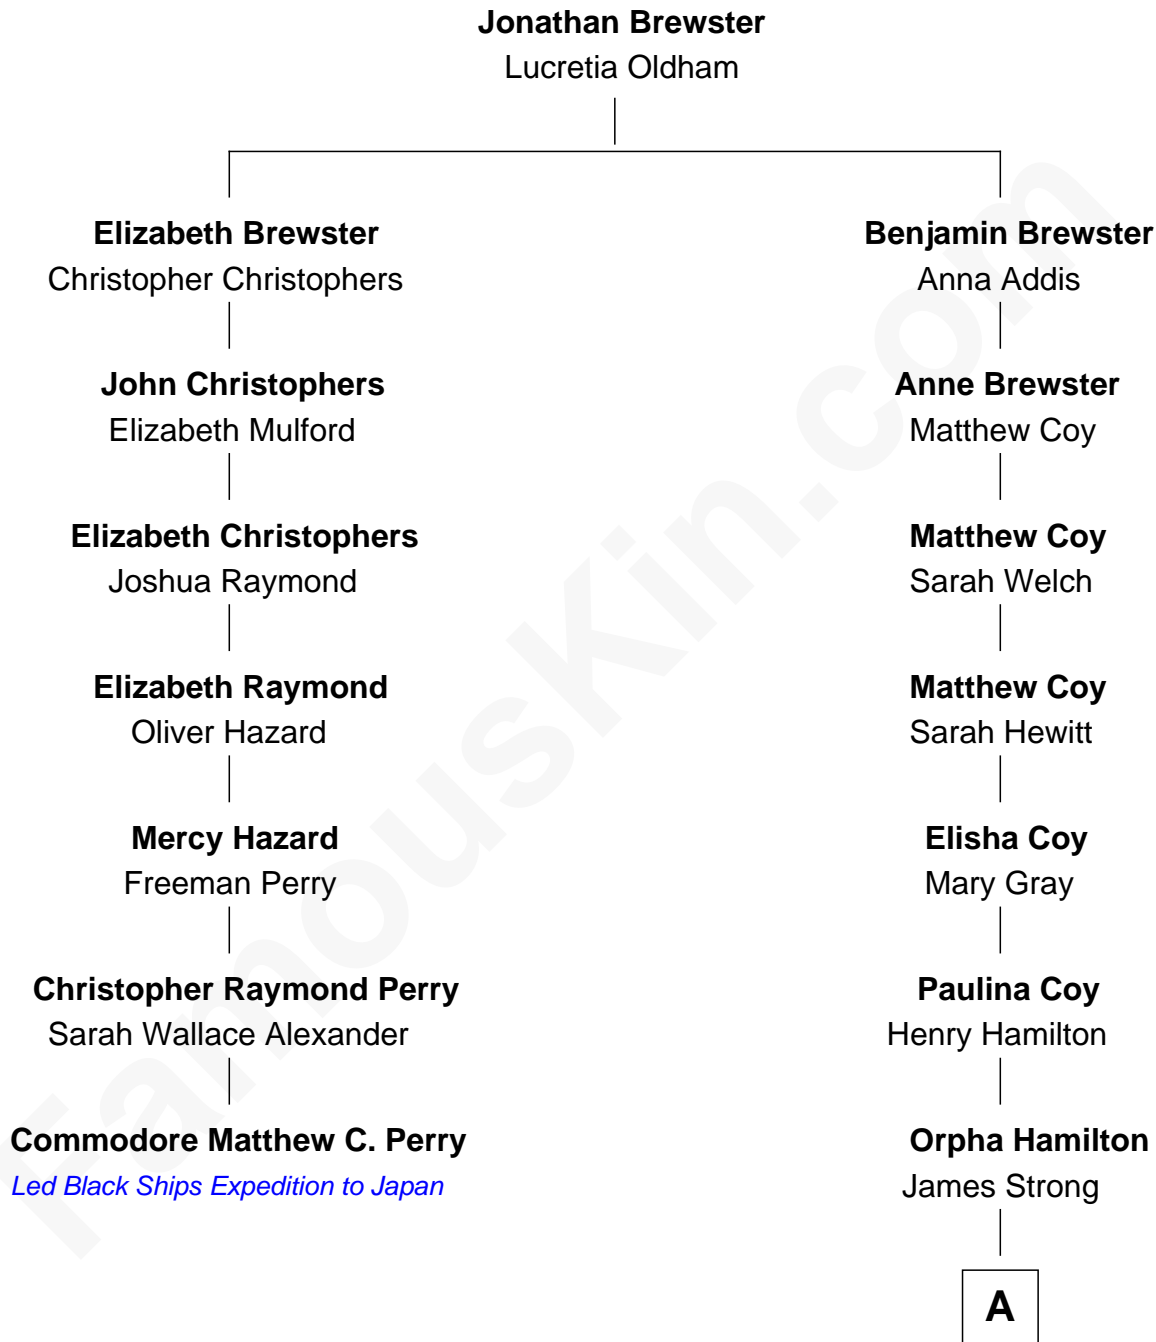

FamousKin.com
Relationship Chart of
Commodore Matthew C. Perry
Led Black Ships Expedition to Japan

6th cousin 3 times removed of

William Egan
1st Governor of Alaska

A

|
Mary Pauline Strong

William Gordon Allen

|
Cora Allen

William Edward Egan

|
William Egan

1st Governor of Alaska

FamousKin.com