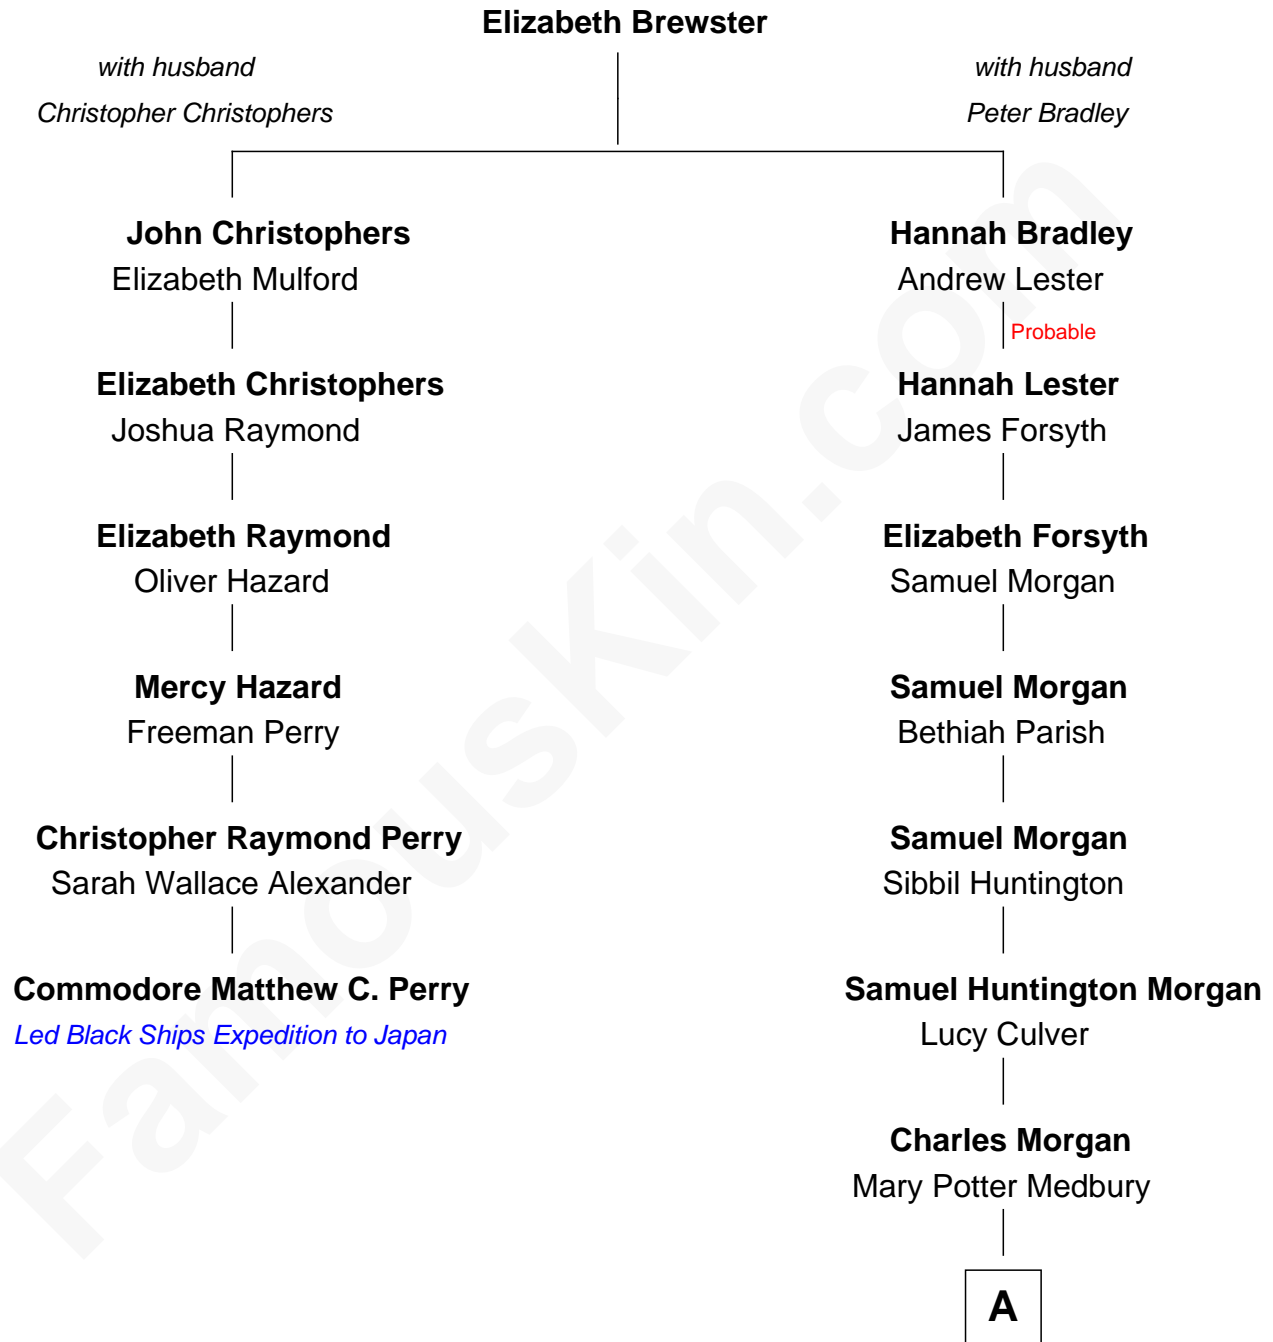

**FamousKin.com**  
**Relationship Chart of**  
**Commodore Matthew C. Perry**  
*Led Black Ships Expedition to Japan*

5th cousin 4 times removed of

**Ann Morgan Guilbert**  
*TV and Movie Actress*

**A**

|  
**William Montrose Morgan**

Isabelle Harney

|  
**Cornelia E. Morgan**

Dr. Gerald Didra Guilbert

|  
**Ann Morgan Guilbert**

*TV and Movie Actress*

FamousKin.com