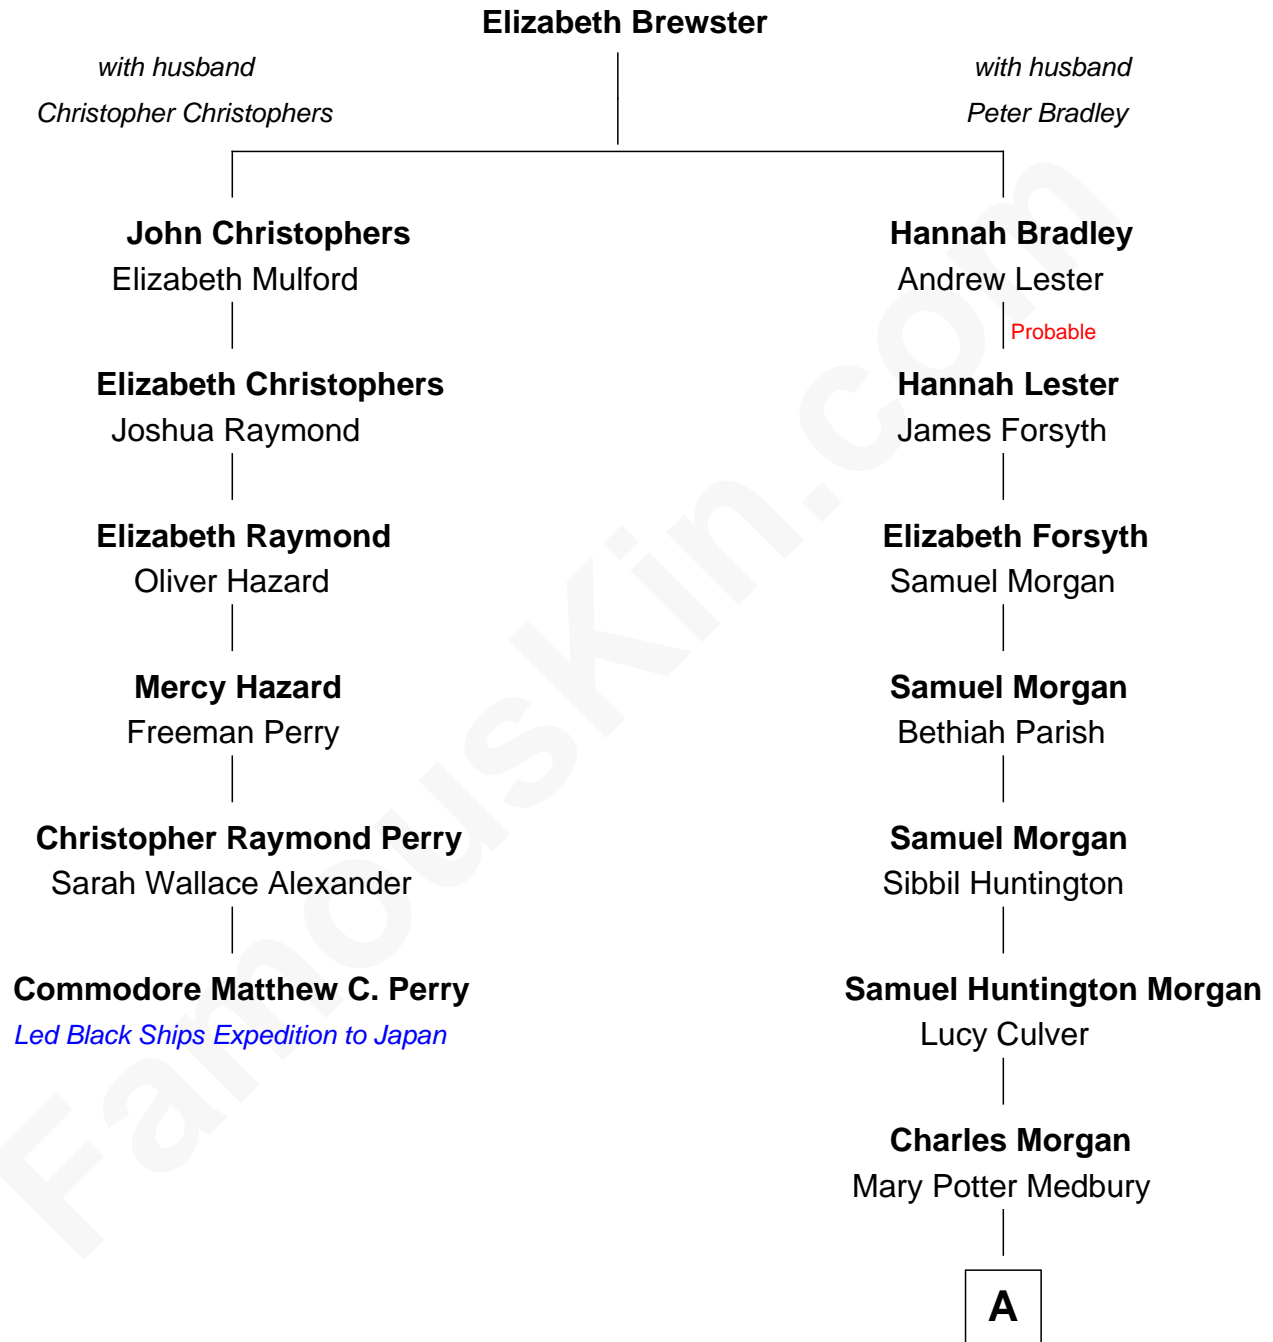

FamousKin.com
Relationship Chart of
Commodore Matthew C. Perry
Led Black Ships Expedition to Japan

5th cousin 4 times removed of

Ann Morgan Guilbert
TV and Movie Actress

A

|
William Montrose Morgan

Isabelle Harney

|
Cornelia E. Morgan

Dr. Gerald Didra Guilbert

|
Ann Morgan Guilbert

TV and Movie Actress

FamousKin.com