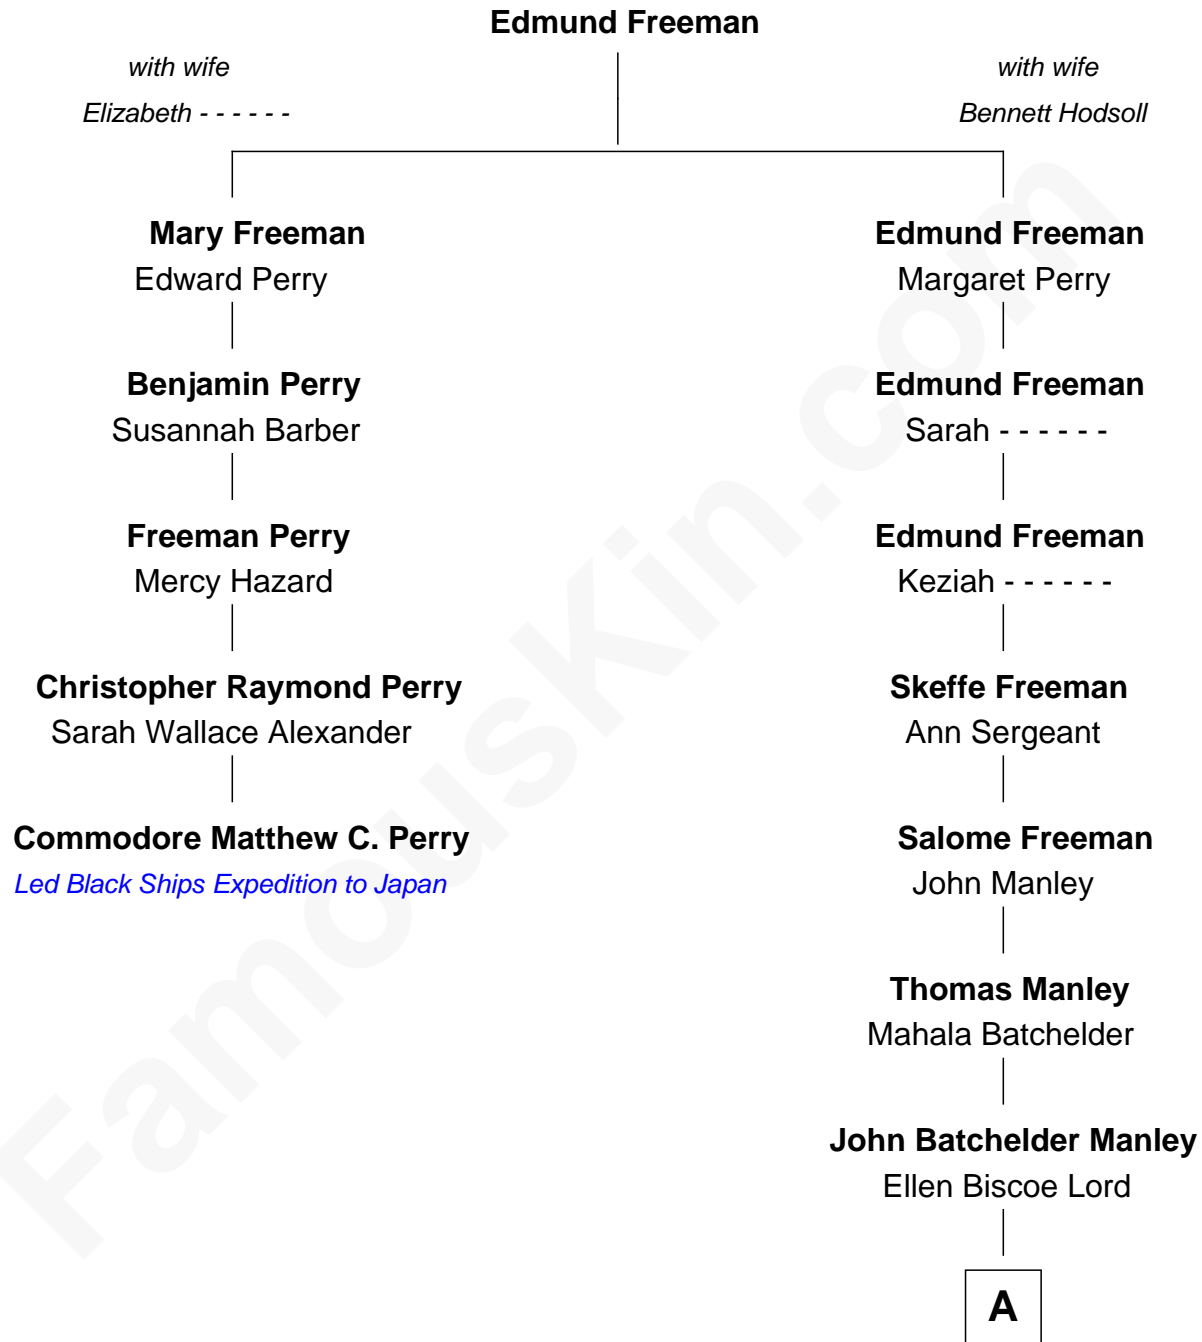

**FamousKin.com**  
**Relationship Chart of**  
**Commodore Matthew C. Perry**  
*Led Black Ships Expedition to Japan*

4th cousin 6 times removed of

**Zach Snyder**  
*Filmmaker*

**A**

|  
**John Batchelder Manley**

Jennie Minerva Danforth

|  
**Helen Danforth Manley**

Dr. Edgar Earl Reeves

|  
**Marsha Manley Reeves**

Charles Edward Snyder

|  
**Zach Snyder**

*Filmmaker*