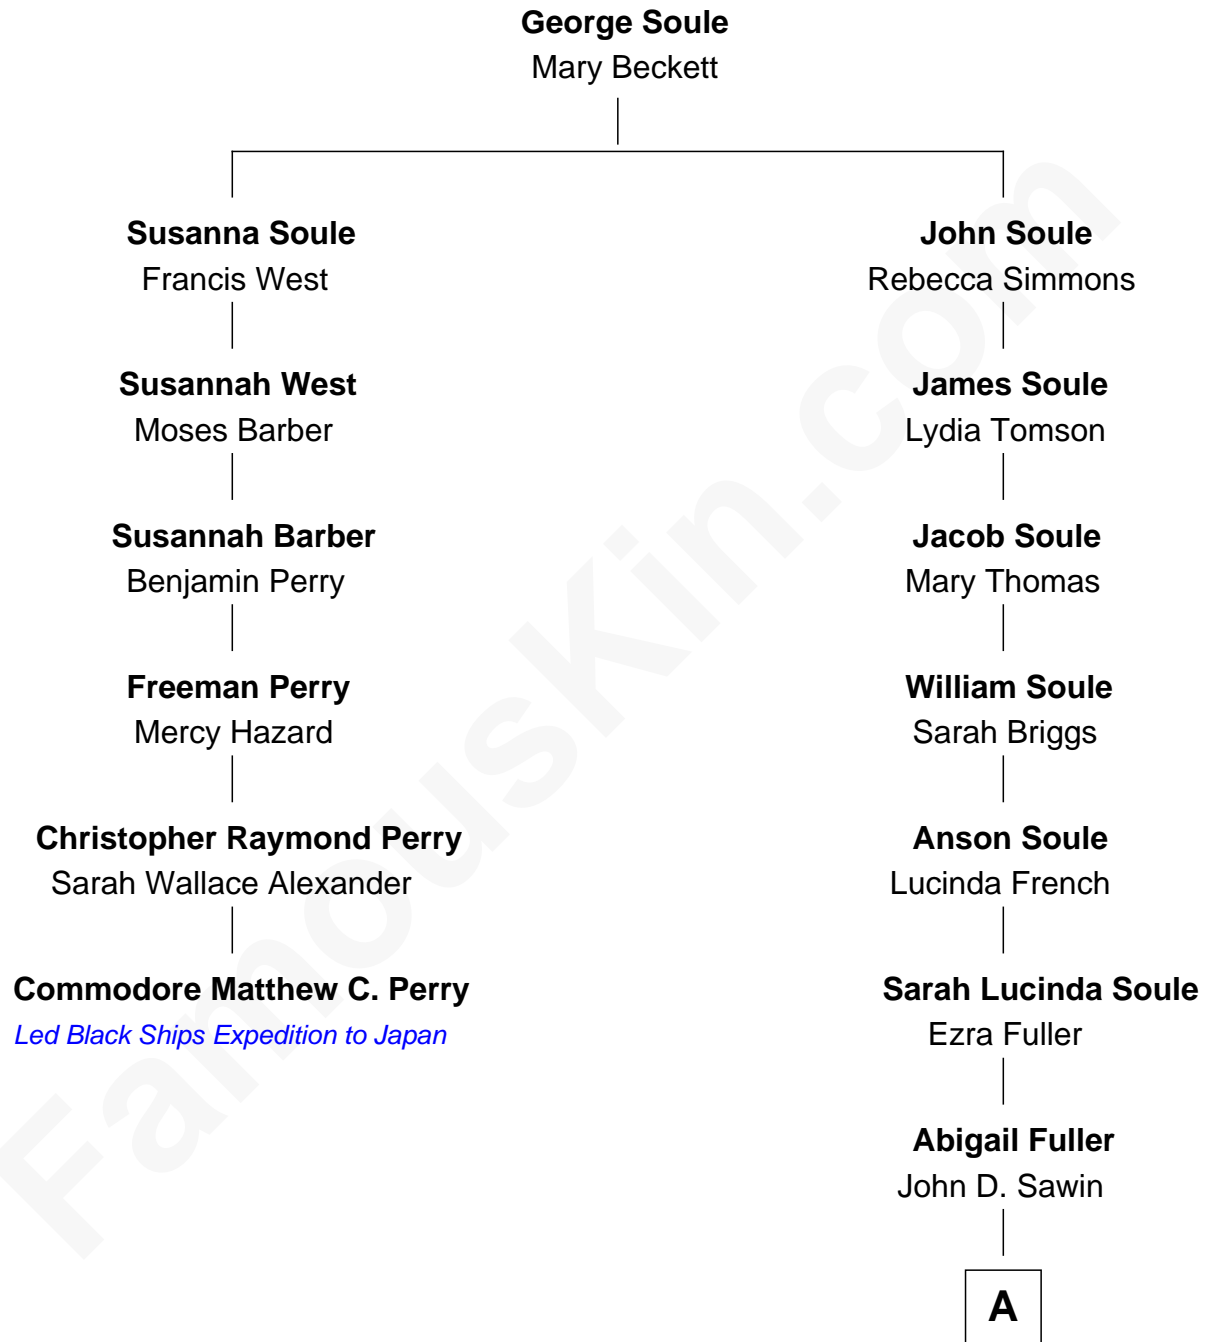

FamousKin.com
Relationship Chart of
Commodore Matthew C. Perry
Led Black Ships Expedition to Japan

5th cousin 7 times removed of

Rob Cantor
Singer and Songwriter

A

Prescott Dana Sawin

Maria Moore

Kenneth Collins Sawin

Florence Myrtle Thompson

Marion C. Sawin

Frederick Dumont Goodyear

Jacqueline Dumont Goodyear

Lawrence Conrad Hoff

Marion Catherine Hoff

Dr. David Mark Cantor

Rob Cantor

Singer and Songwriter