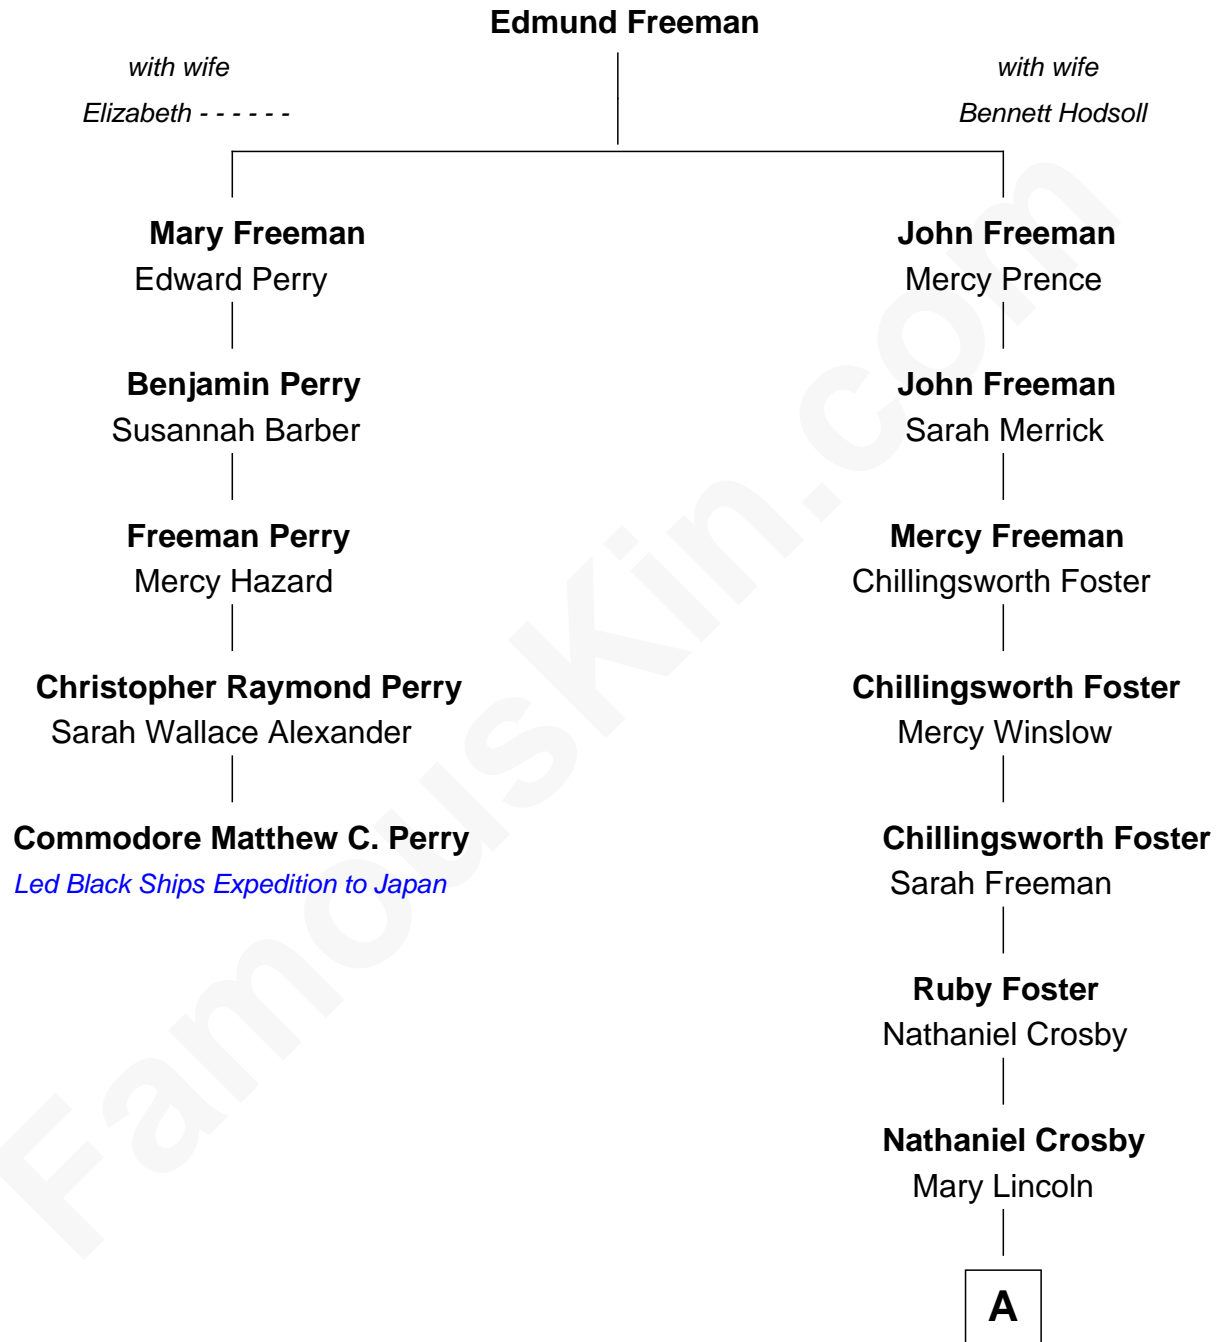

**FamousKin.com**  
**Relationship Chart of**  
**Commodore Matthew C. Perry**  
*Led Black Ships Expedition to Japan*

4th cousin 5 times removed of

**Bing Crosby**  
*Singer and Movie Actor*

**A**

**Nathaniel Crosby**  
Cordelia Jane Smith

**Harry Lincoln Crosby**  
Catherine Harrigan

**Bing Crosby**  
*Singer and Movie Actor*

FamousKin.com