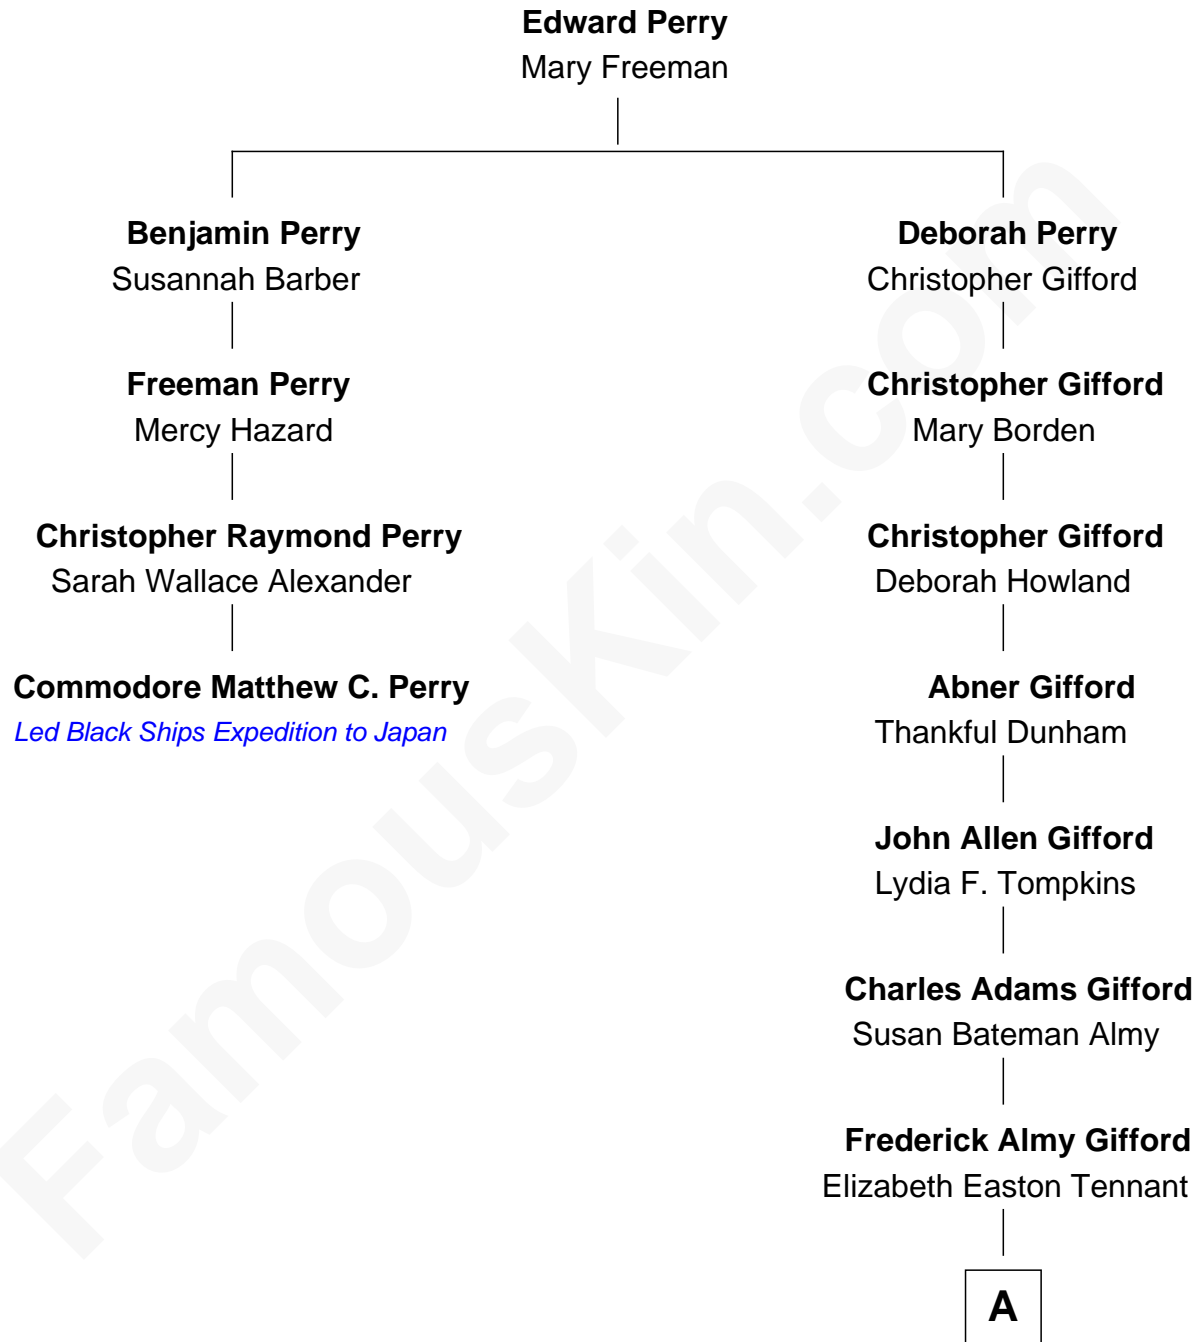

**FamousKin.com**  
**Relationship Chart of**  
**Commodore Matthew C. Perry**  
*Led Black Ships Expedition to Japan*

3rd cousin 5 times removed of

**Marilyn Monroe**  
*Actress, Model, and Singer*

A

Charles Stanley Gifford

Gladys Pearl Monroe

Marilyn Monroe

*Actress, Model, and Singer*

FamousKin.com