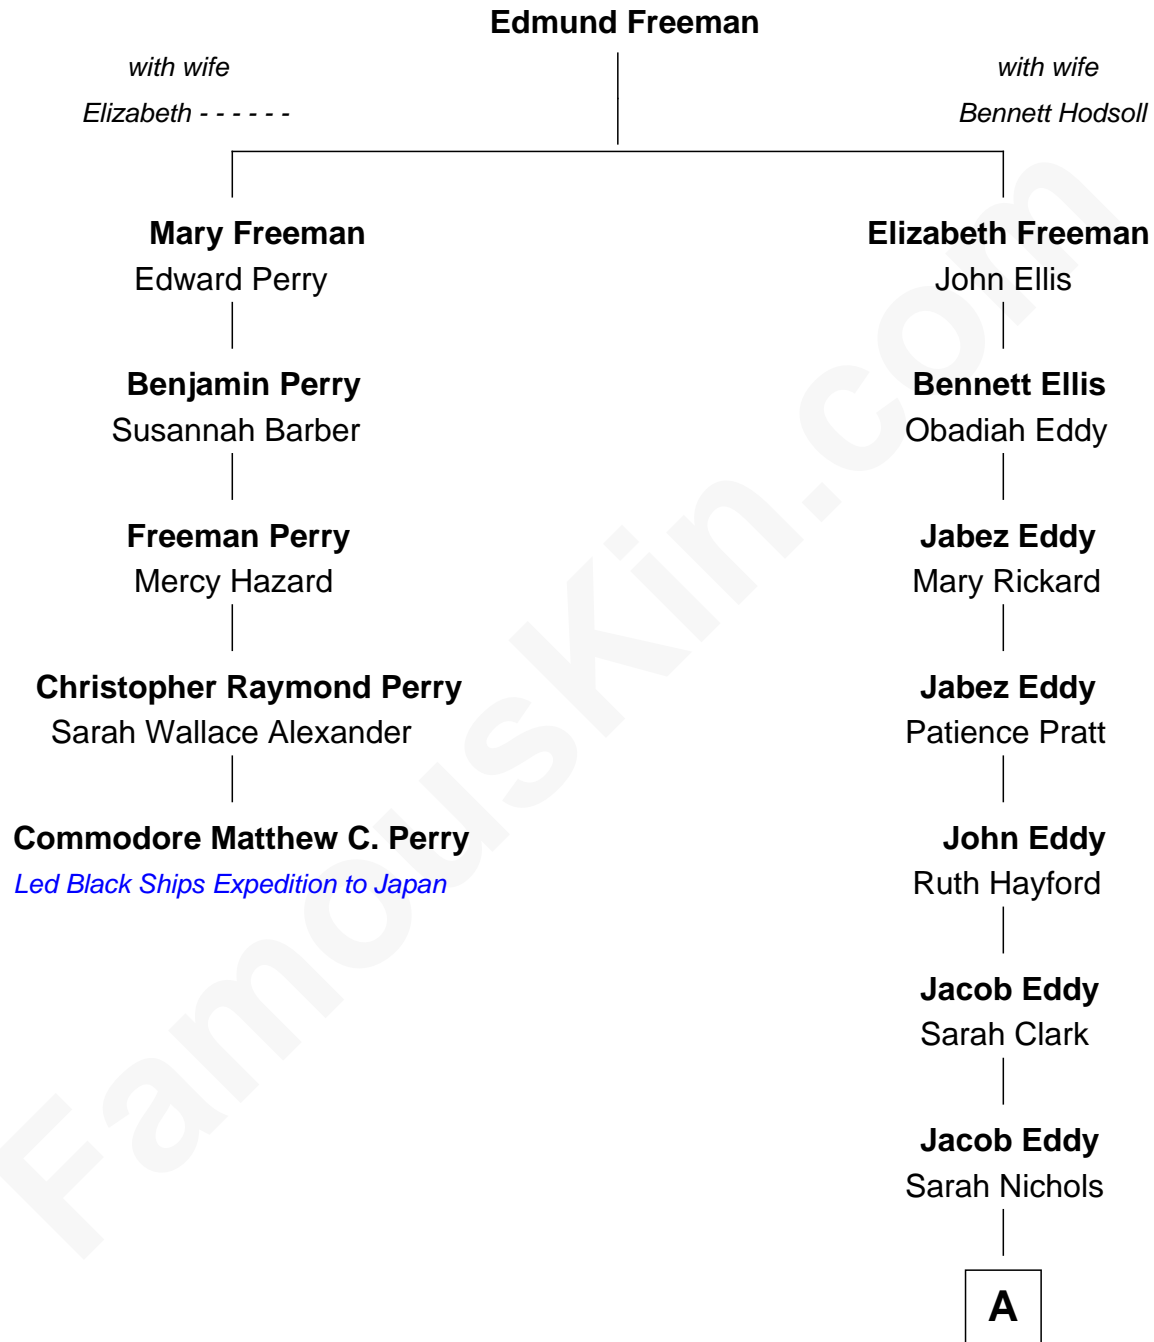

FamousKin.com

Relationship Chart of

Commodore Matthew C. Perry

Led Black Ships Expedition to Japan

4th cousin 7 times removed of

Duane Eddy
Rock & Roll Hall of Fame Guitarist

A

Robert P. Eddy
Julia Meriah Henson

Robert Orlando Eddy
Olive - - - - -

Alexander Lamont Eddy
Daisy Bell

Lloyd Delmas Eddy
Alberta Evelyn Granger

Duane Eddy
Hall of Fame Guitarist

FamousKin.com