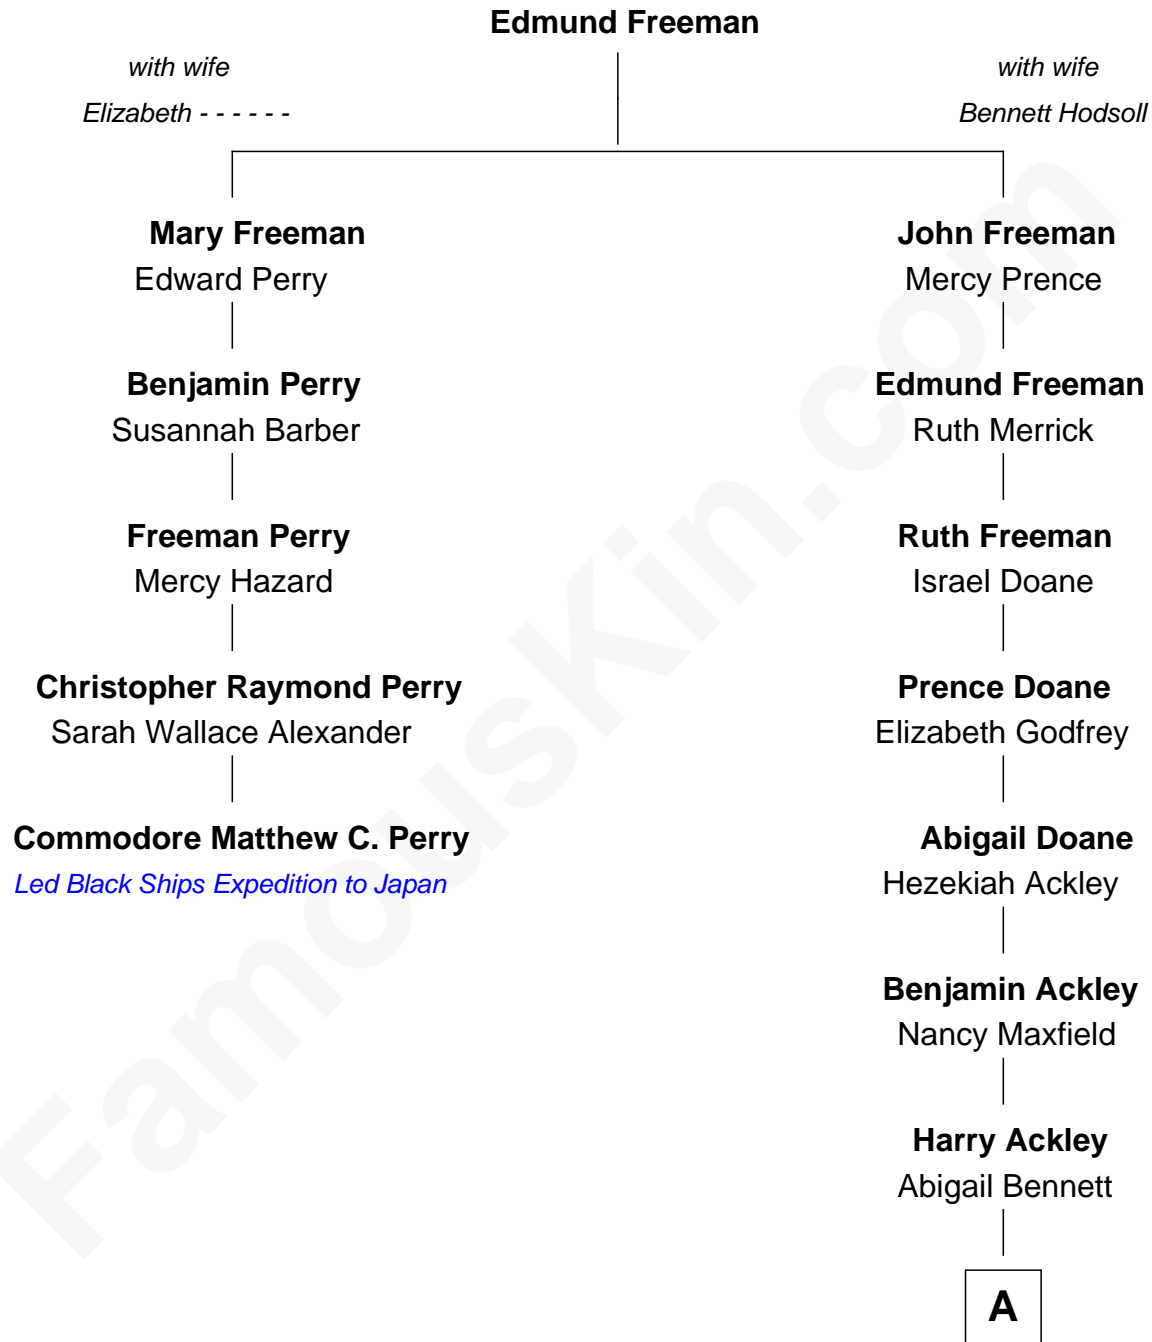

**FamousKin.com**  
**Relationship Chart of**  
**Commodore Matthew C. Perry**  
*Led Black Ships Expedition to Japan*

4th cousin 8 times removed of  
**Sydney Biddle Barrows**  
*Mayflower Madam*

**A**

**Lorenzo Ackley**  
Emma Arabella Bosworth

**Helen Eva Ackley**  
William Gildersleeve Parke

**Elizabeth Parke**  
Percy Ballantine

**John Boyd Ballantine**  
Anne L. Crawford

**Jeannette Ballantine**  
Donald Byers Barrows

**Sydney Biddle Barrows**  
*Mayflower Madam*

FamousKin.com