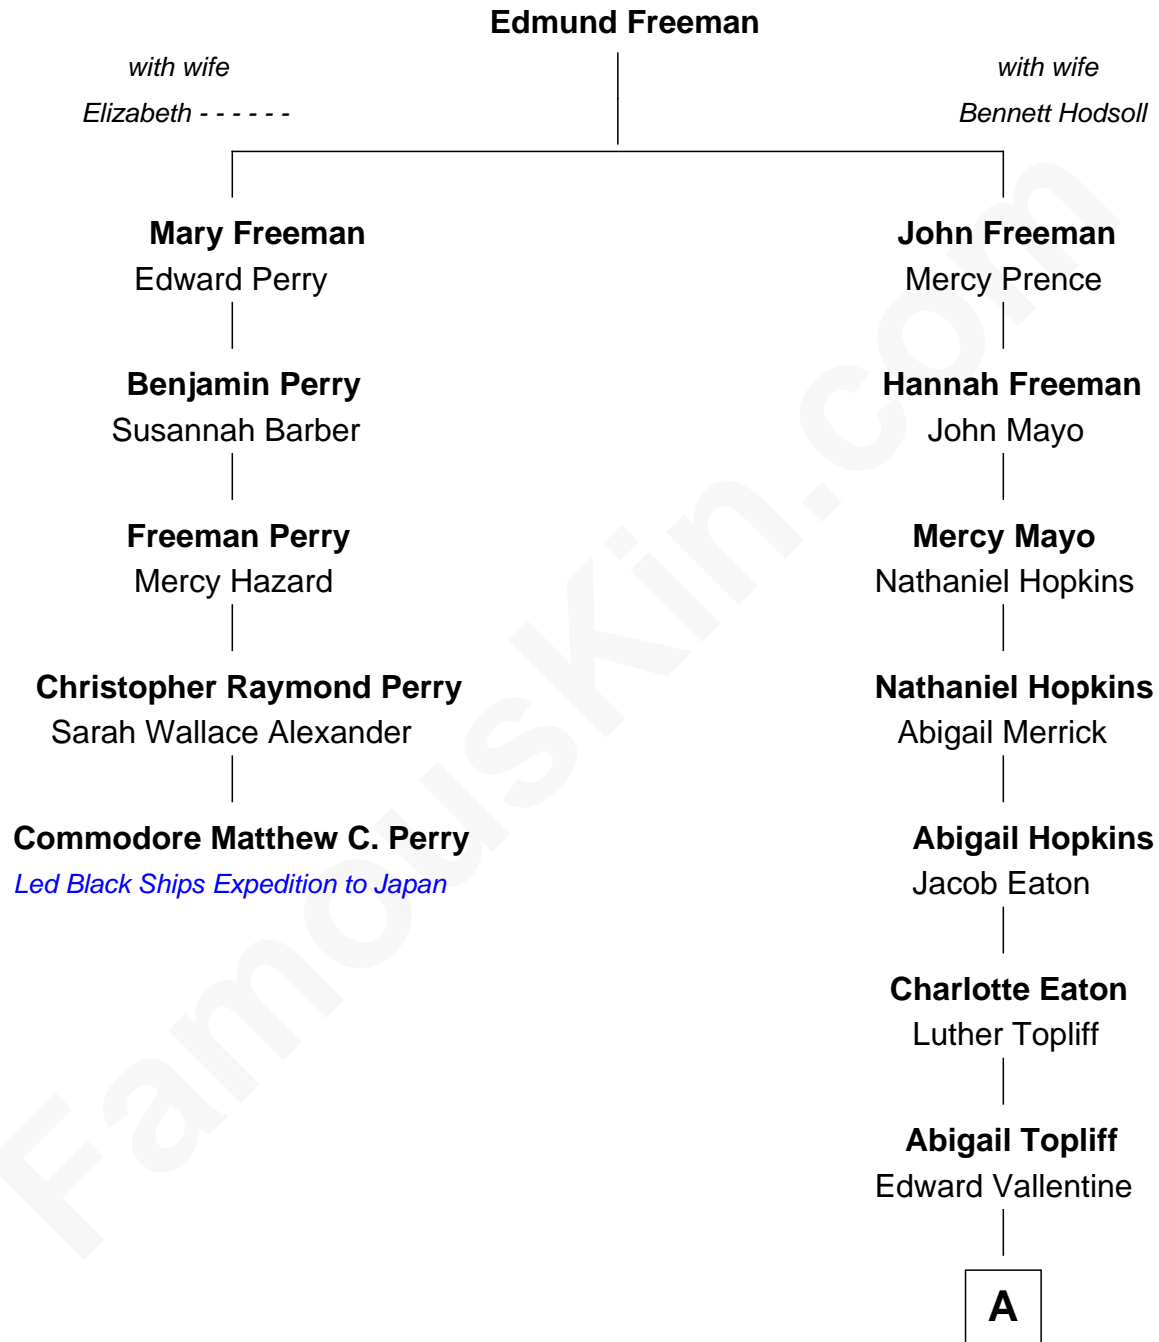

FamousKin.com
Relationship Chart of
Commodore Matthew C. Perry
Led Black Ships Expedition to Japan

4th cousin 7 times removed of

Priscilla Presley
Actress and Businesswoman

A

—
Luther Topliff Valentine

Cynthia Elizabeth Tucker