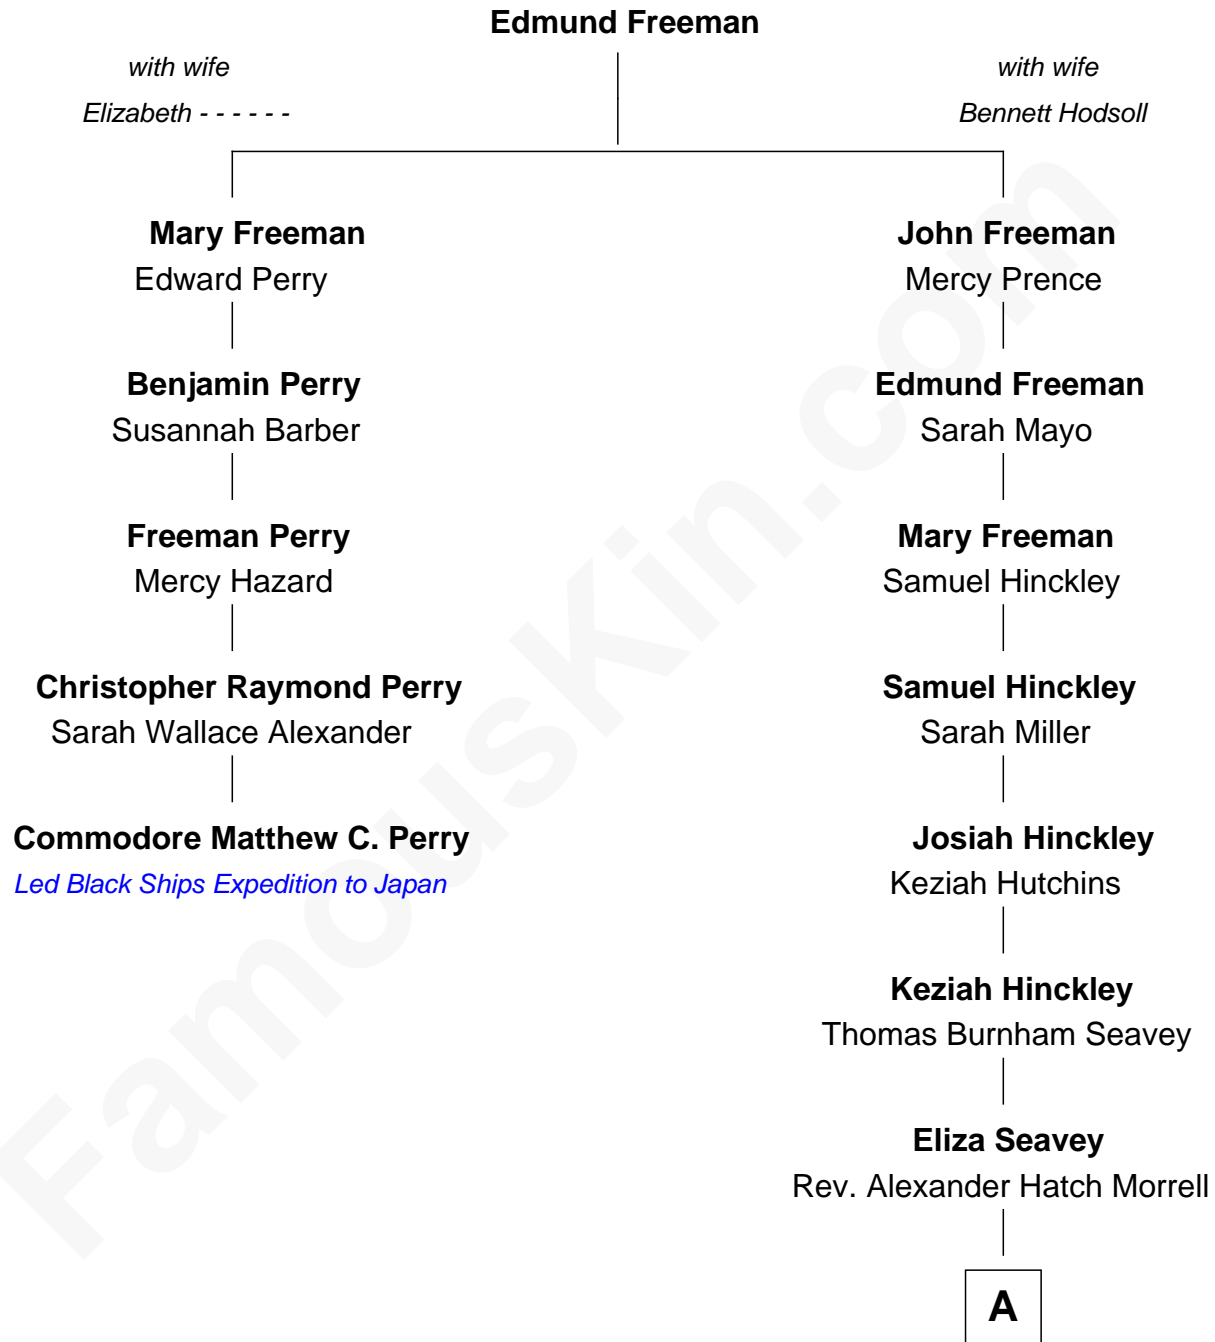

FamousKin.com
Relationship Chart of
Commodore Matthew C. Perry
Led Black Ships Expedition to Japan

4th cousin 5 times removed of

Bette Davis
Movie Actress

A

Eliza Jane Morrell
Edward Elwell Davis

Harlow Morrell Davis
Ruth Augusta Favor

Bette Davis
Movie Actress

FamousKin.com