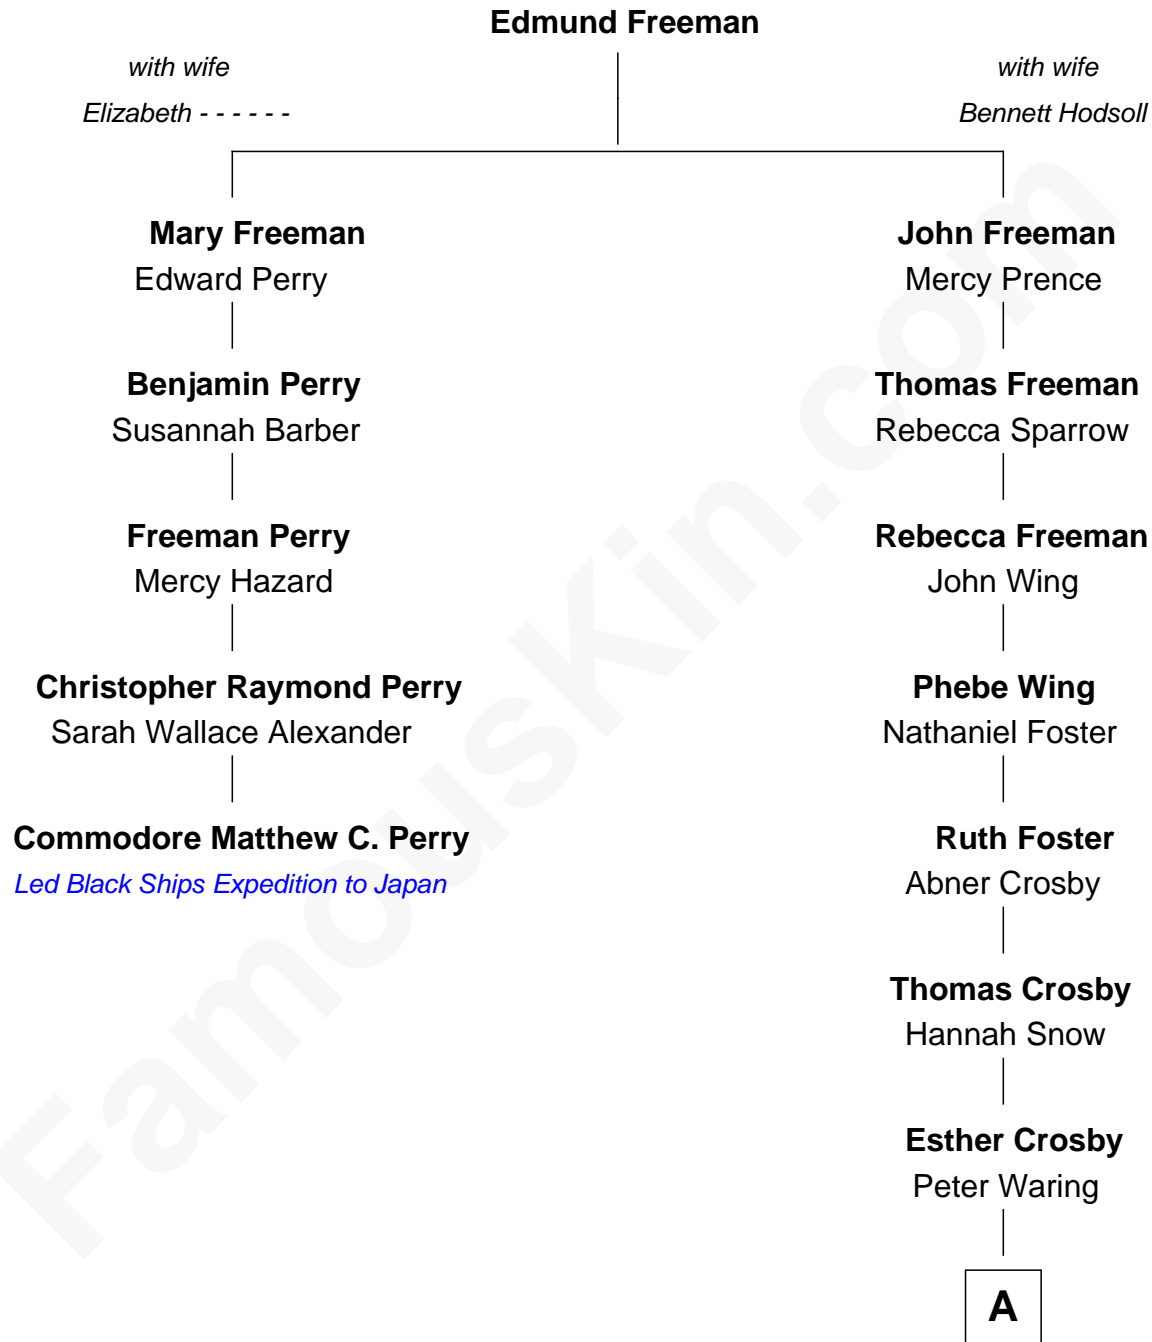

**FamousKin.com**  
**Relationship Chart of**  
**Commodore Matthew C. Perry**  
*Led Black Ships Expedition to Japan*

4th cousin 6 times removed of

**Norman Rockwell**  
*American Artist*

**A**

—  
**Jarvis Augustus Waring**

Nancy Odell Boyce

—  
**Phebe Boyce Waring**

John William Rockwell

—  
**Jarvis Waring Rockwell**

Anne Mary Hill

—  
**Norman Rockwell**

*American Artist*

FamousKin.com