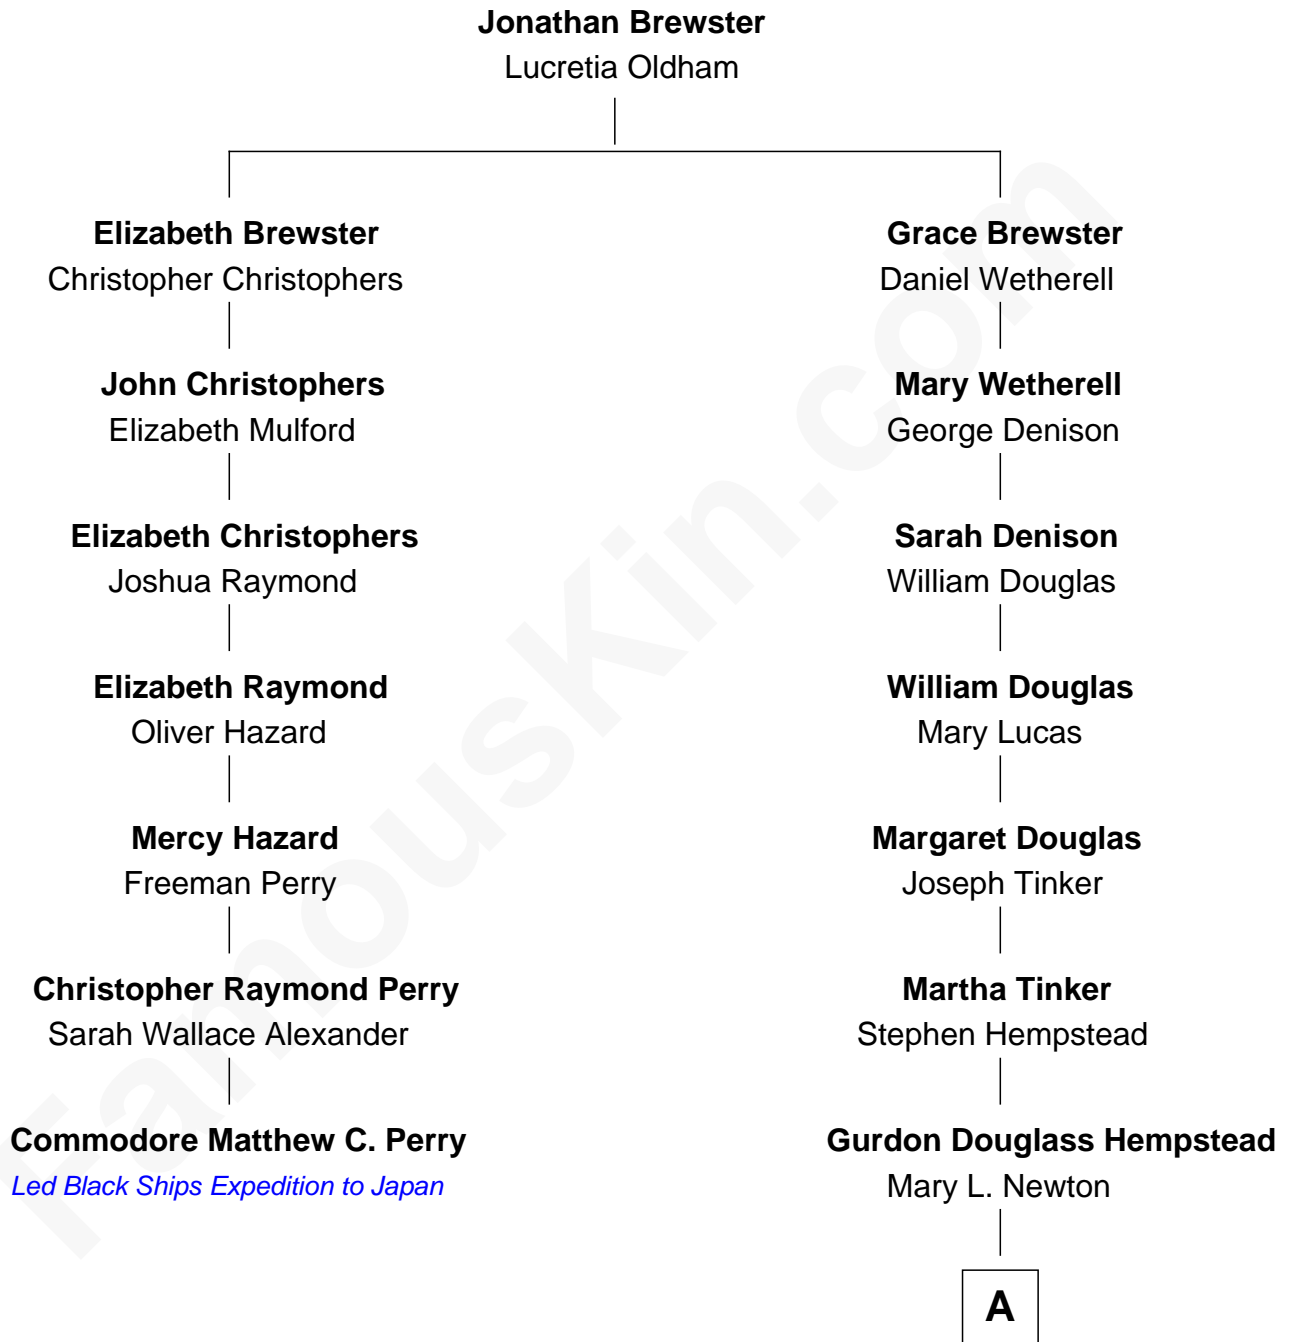

FamousKin.com
Relationship Chart of
Commodore Matthew C. Perry
Led Black Ships Expedition to Japan

6th cousin 5 times removed of

Richard Gere
Movie Actor

A

Julia Anne Hempstead

Elisha Thomas Tiffany

Nelson Leroy Tiffany

Evaline Harriet Williams

William Stanton Tiffany

Anna Rebecca Stevens

Doris Anna Tiffany

Homer George Gere

Richard Gere

Movie Actor