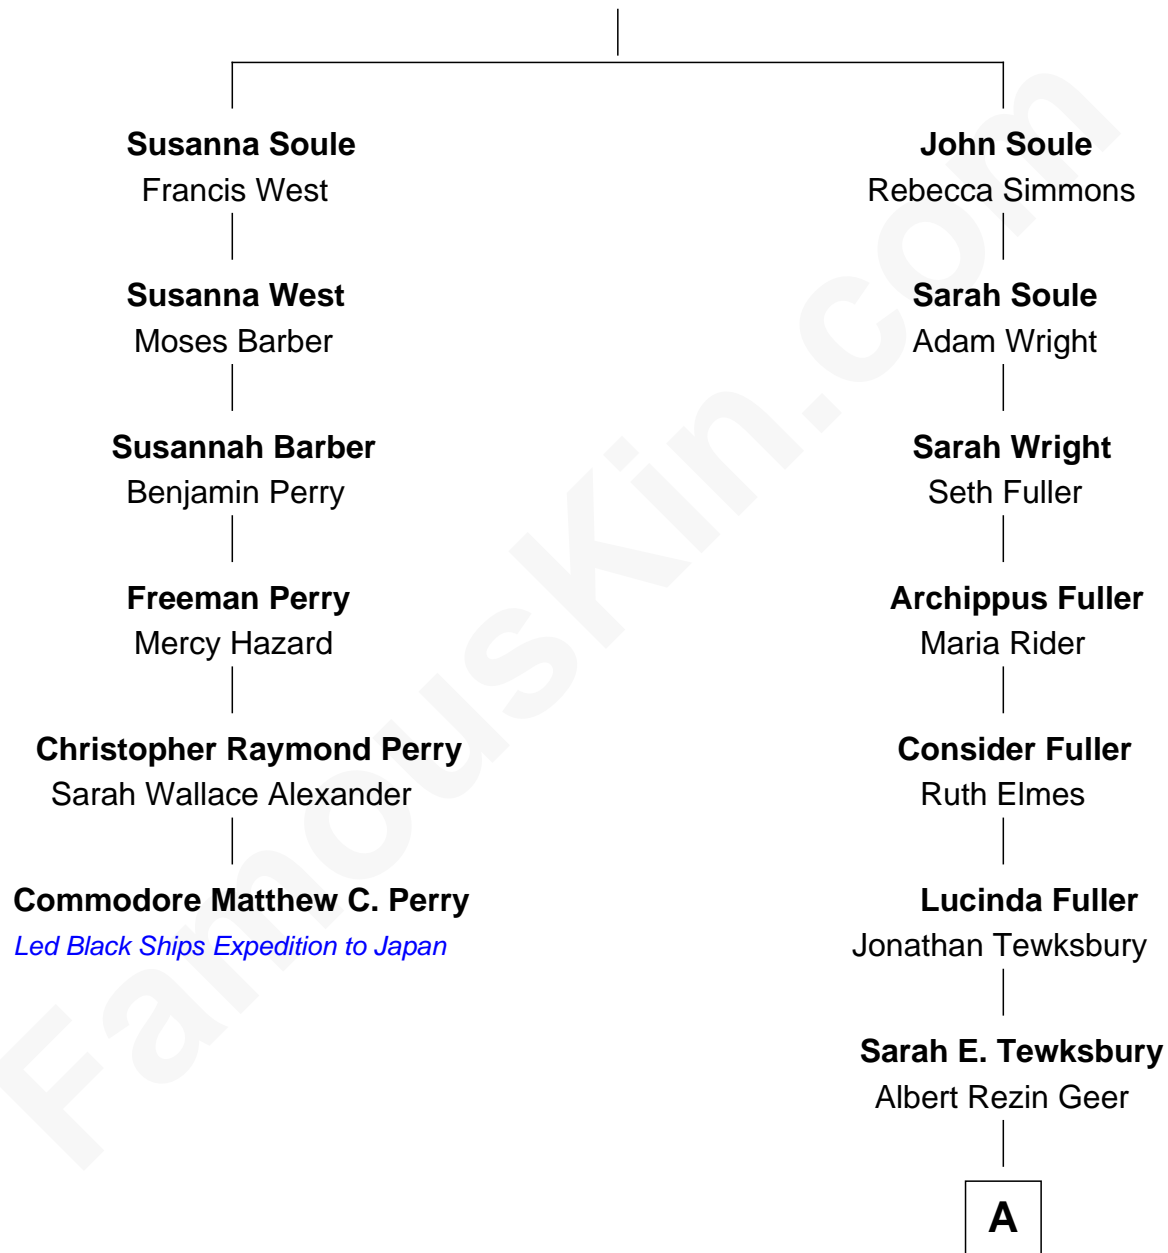

**FamousKin.com**  
**Relationship Chart of**  
**Commodore Matthew C. Perry**  
*Led Black Ships Expedition to Japan*

5th cousin 5 times removed of

**Richard Gere**  
*Movie Actor*

**George Soule**  
 Mary Beckett

**A**

George Lane Gere

Mary Alworth

Albert William Gere

Hazel Marjorie Snover

Homer George Gere

Doris Anna Tiffany

**Richard Gere**

*Movie Actor*