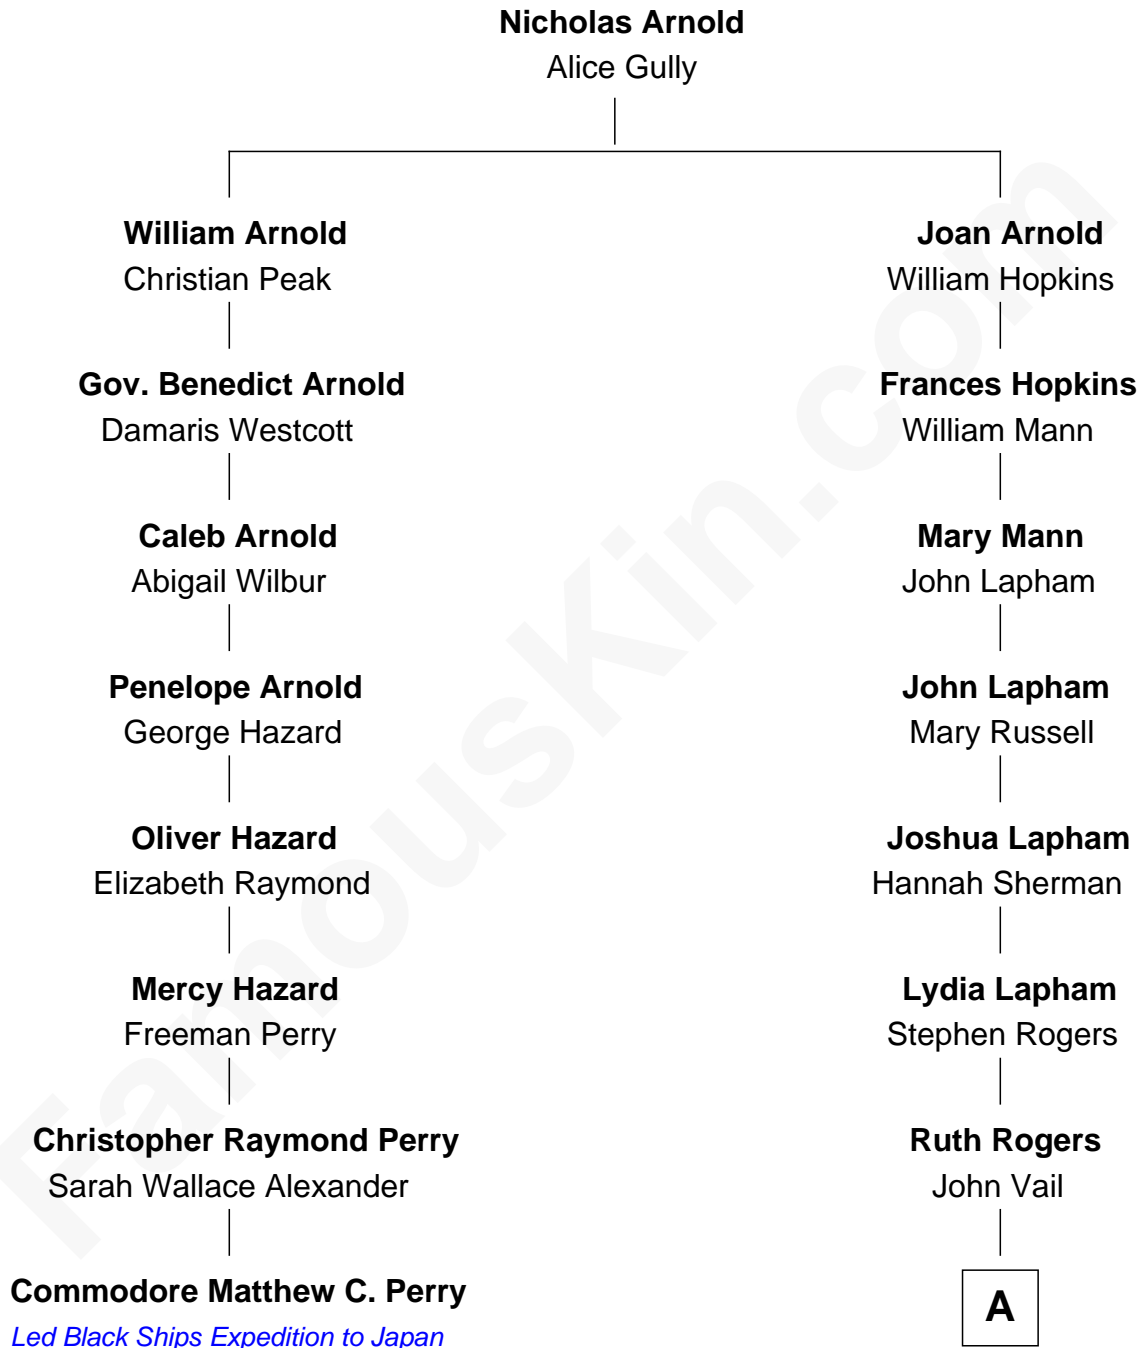

**FamousKin.com**  
**Relationship Chart of**  
**Commodore Matthew C. Perry**  
*Led Black Ships Expedition to Japan*

7th cousin 1 time removed of

**Lewis Henry Lapham**  
*Co-Founder of Texaco*

A

**Samantha Vail**  
Henry Griffith Lapham

**Lewis Henry Lapham**  
*Co-Founder of Texaco*

FamousKin.com