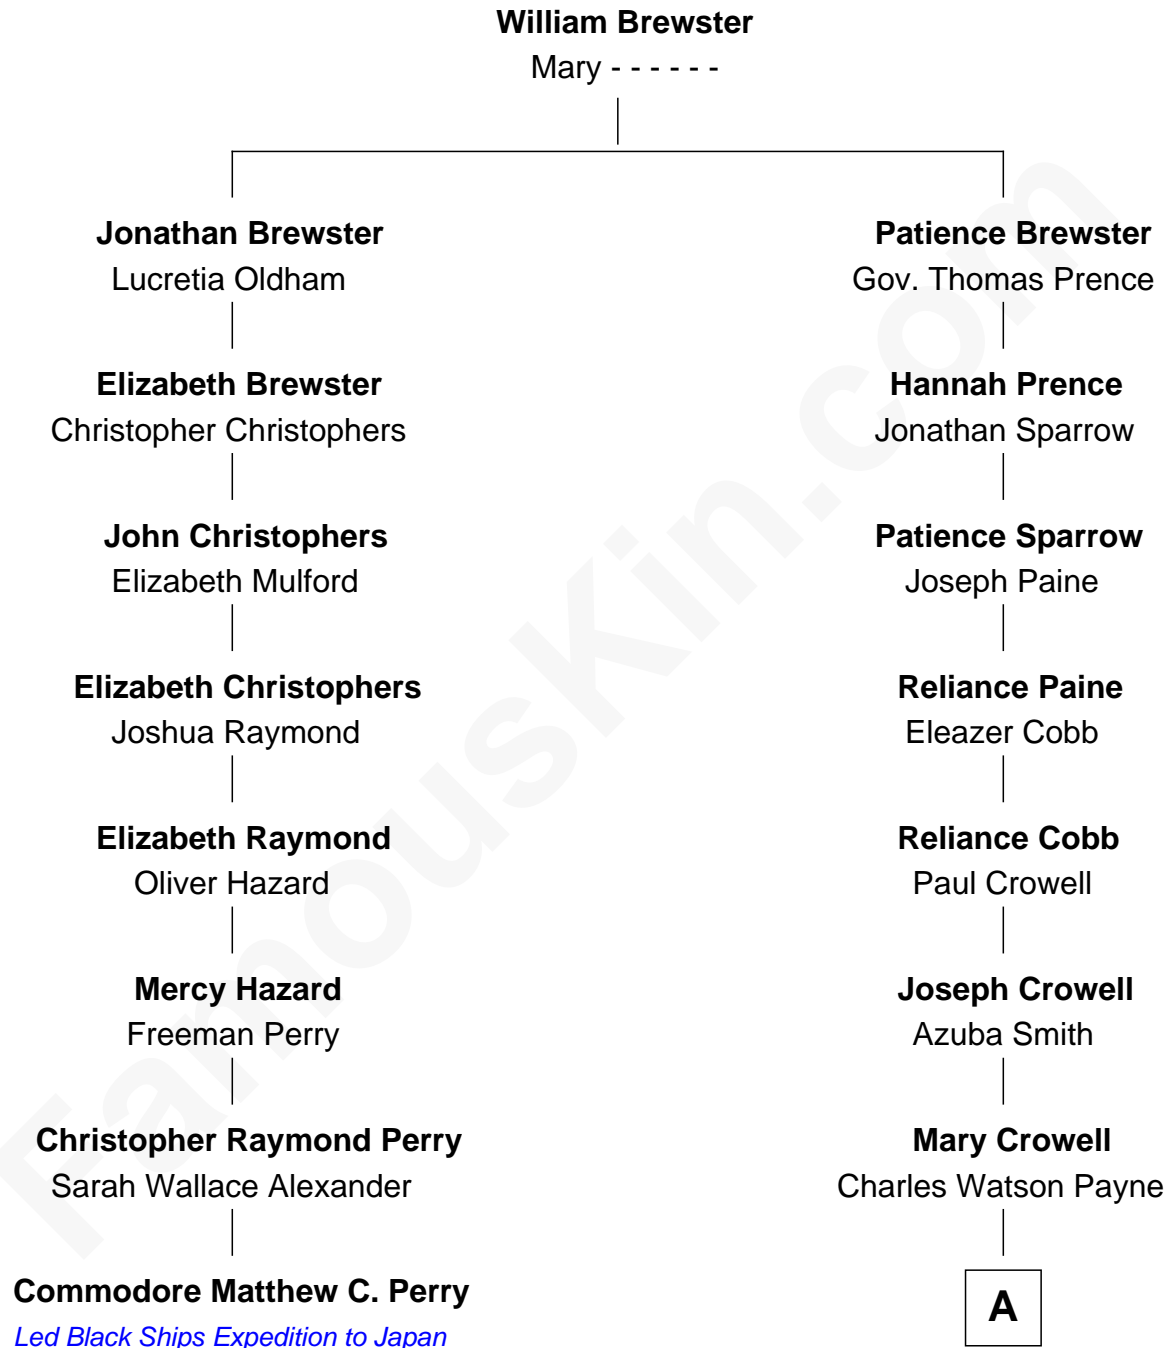

FamousKin.com
Relationship Chart of
Commodore Matthew C. Perry
Led Black Ships Expedition to Japan

7th cousin 5 times removed of

Howard Dean
79th Governor of Vermont

A

Charles Watson Payne
Maria Christiana Hildreth