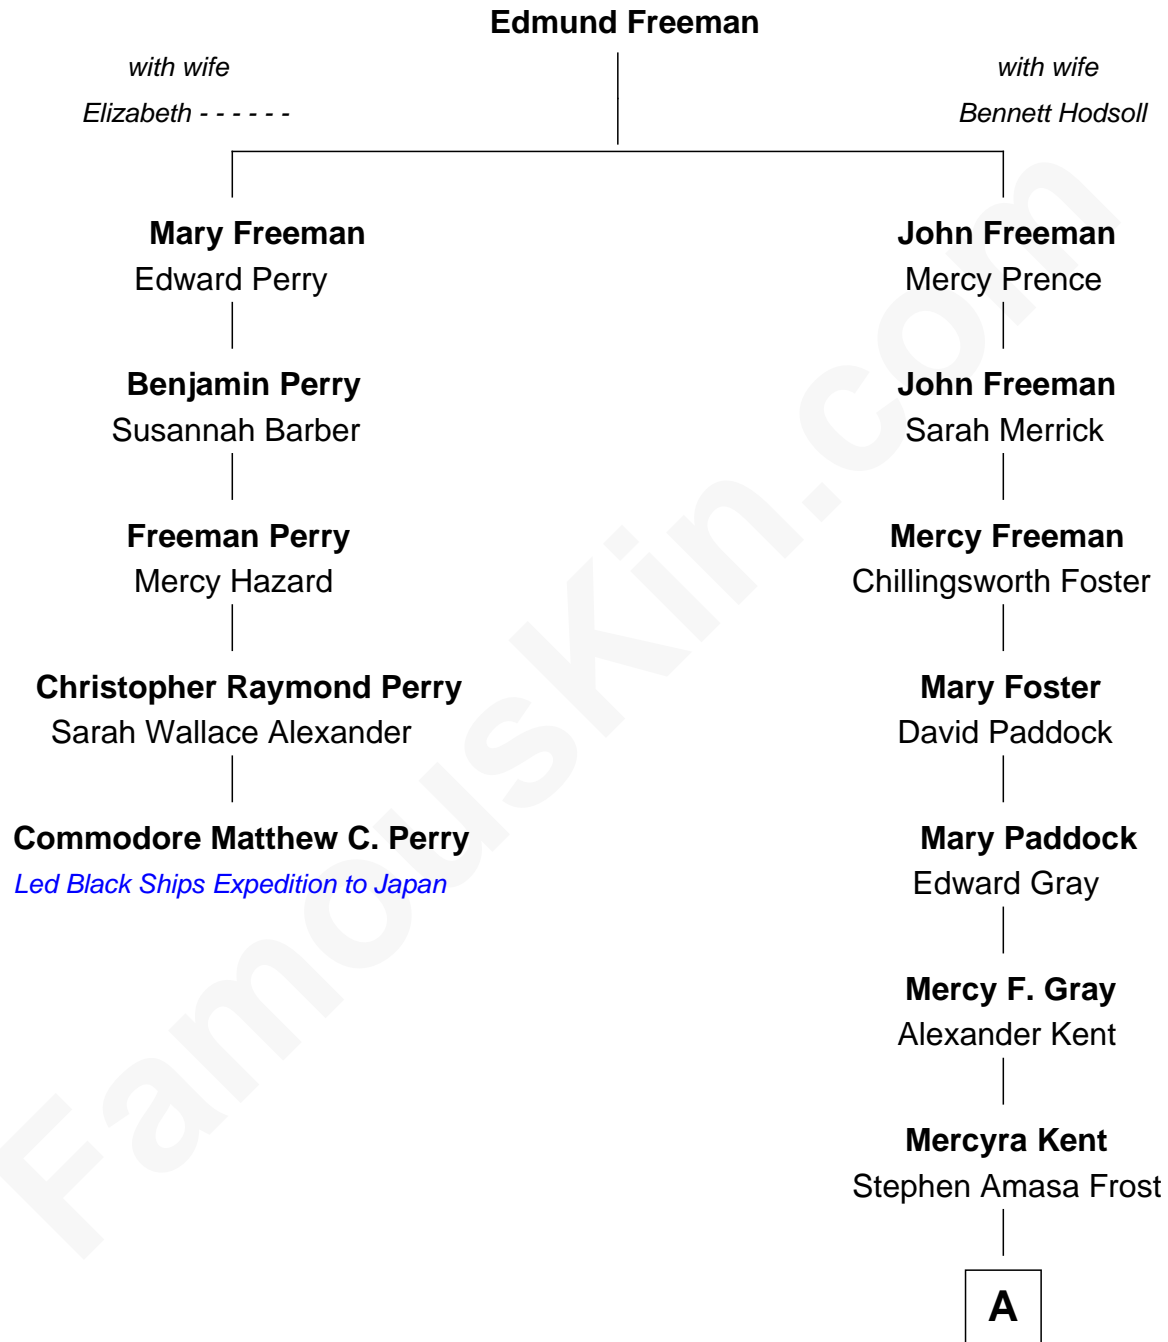

FamousKin.com
Relationship Chart of
Commodore Matthew C. Perry
Led Black Ships Expedition to Japan

4th cousin 8 times removed of
Kate Upton
Sports Illustrated Swimsuit Cover Model

A

—
Mercy Ann Frost

Henry Butler Goodrich

—
Emma Frost Goodrich

George McNaughton Vial

—
Charles Henry Vial

Margaret Hastings Tyler

—
Elizabeth Brooks Vial

Stephen Edward Upton

—
Jefferson Matthew Upton

Shelley Fawn Davis