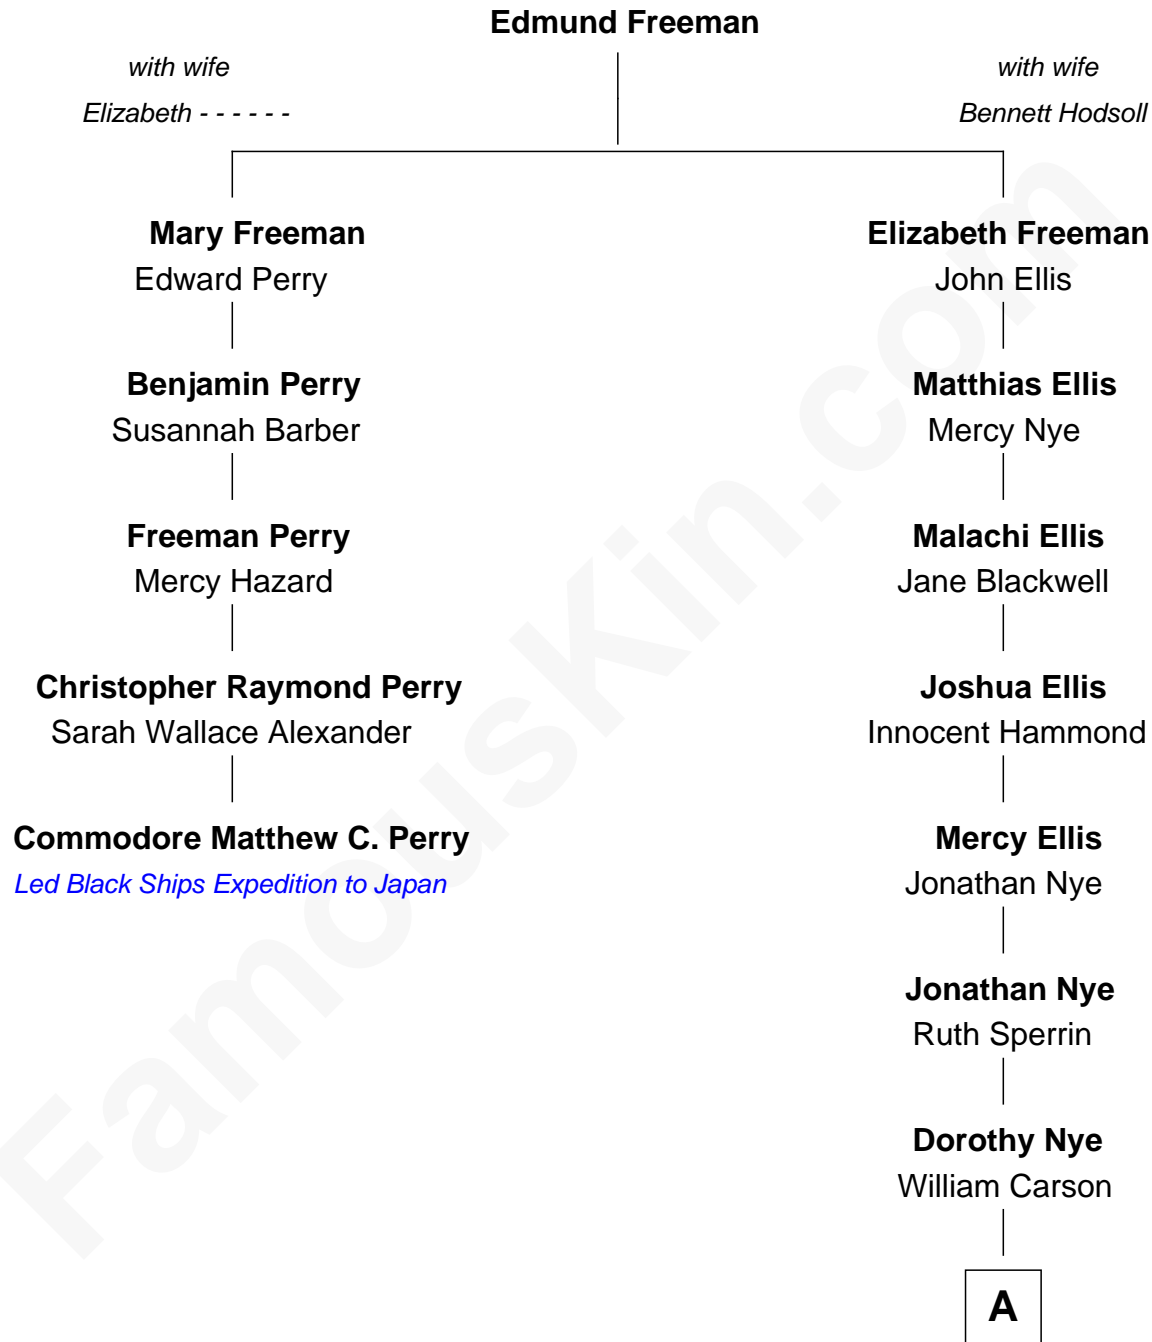

FamousKin.com
Relationship Chart of
Commodore Matthew C. Perry
Led Black Ships Expedition to Japan

4th cousin 6 times removed of

Johnny Carson
 TV Host - "The Tonight Show"

A

Marshall Carson

Emeline Kellogg

Christopher N. Carson

Ella Bernice Hardy

Homer Lloyd Carson

Ruth E. Hook

Johnny Carson

TV Host - "The Tonight Show"

FamousKin.com