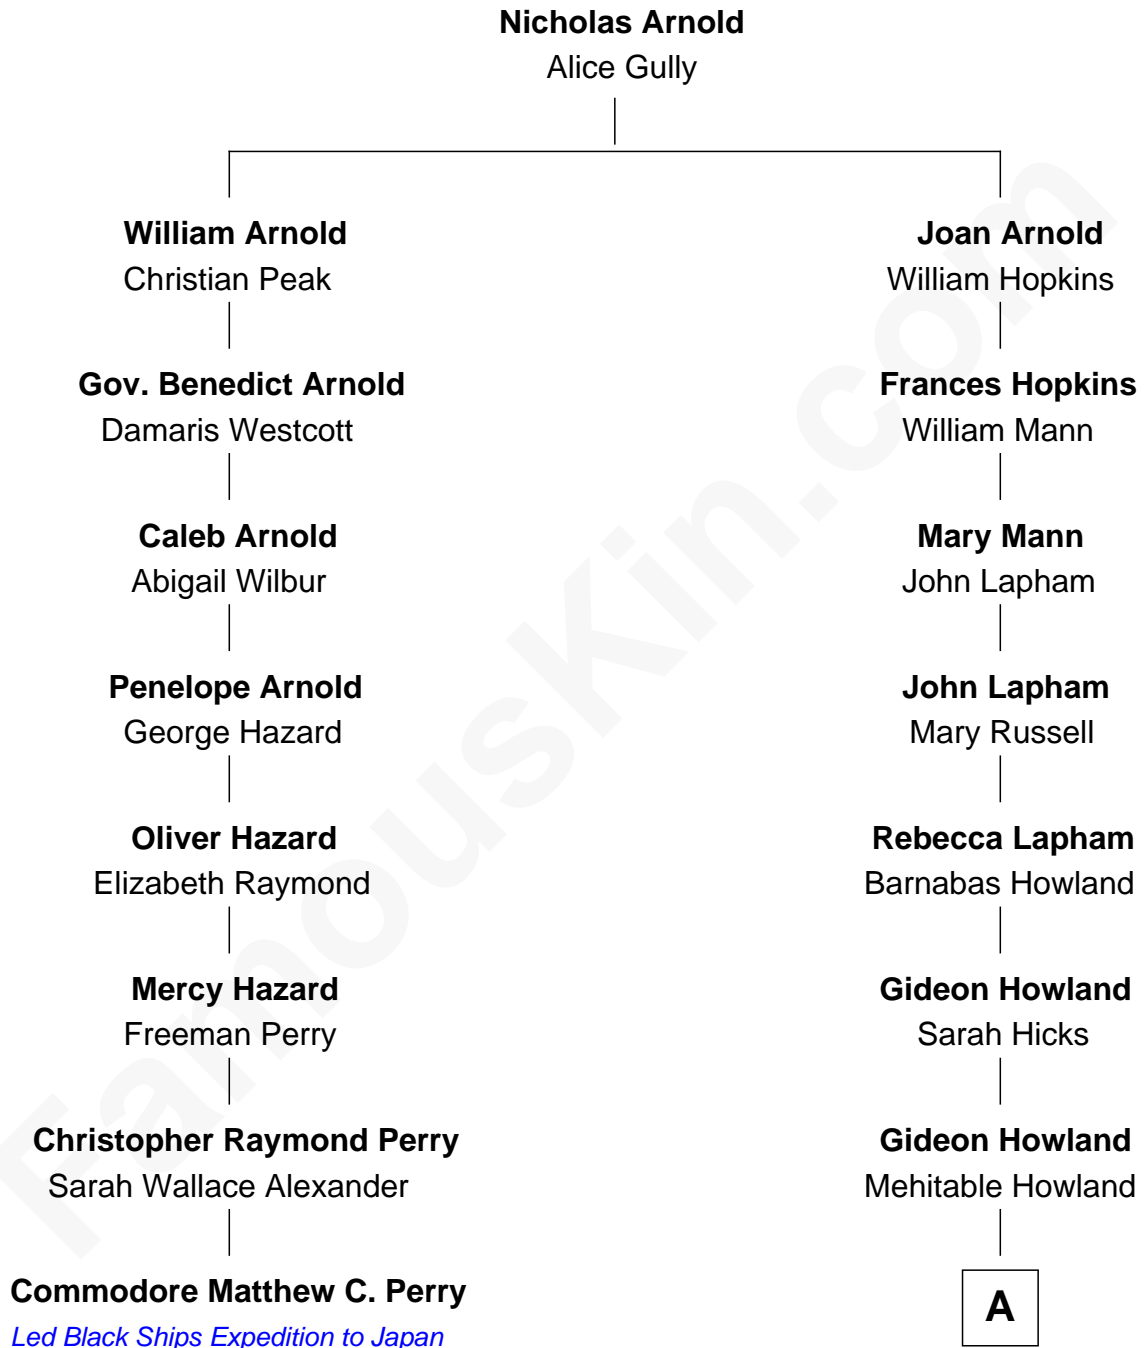

FamousKin.com
Relationship Chart of
Commodore Matthew C. Perry
Led Black Ships Expedition to Japan

7th cousin 1 time removed of

Hetty Green
"The Witch of Wall Street"

A

Abby Slocum Howland

Edward Mott Robinson

Hetty Green

"The Witch of Wall Street"

FamousKin.com