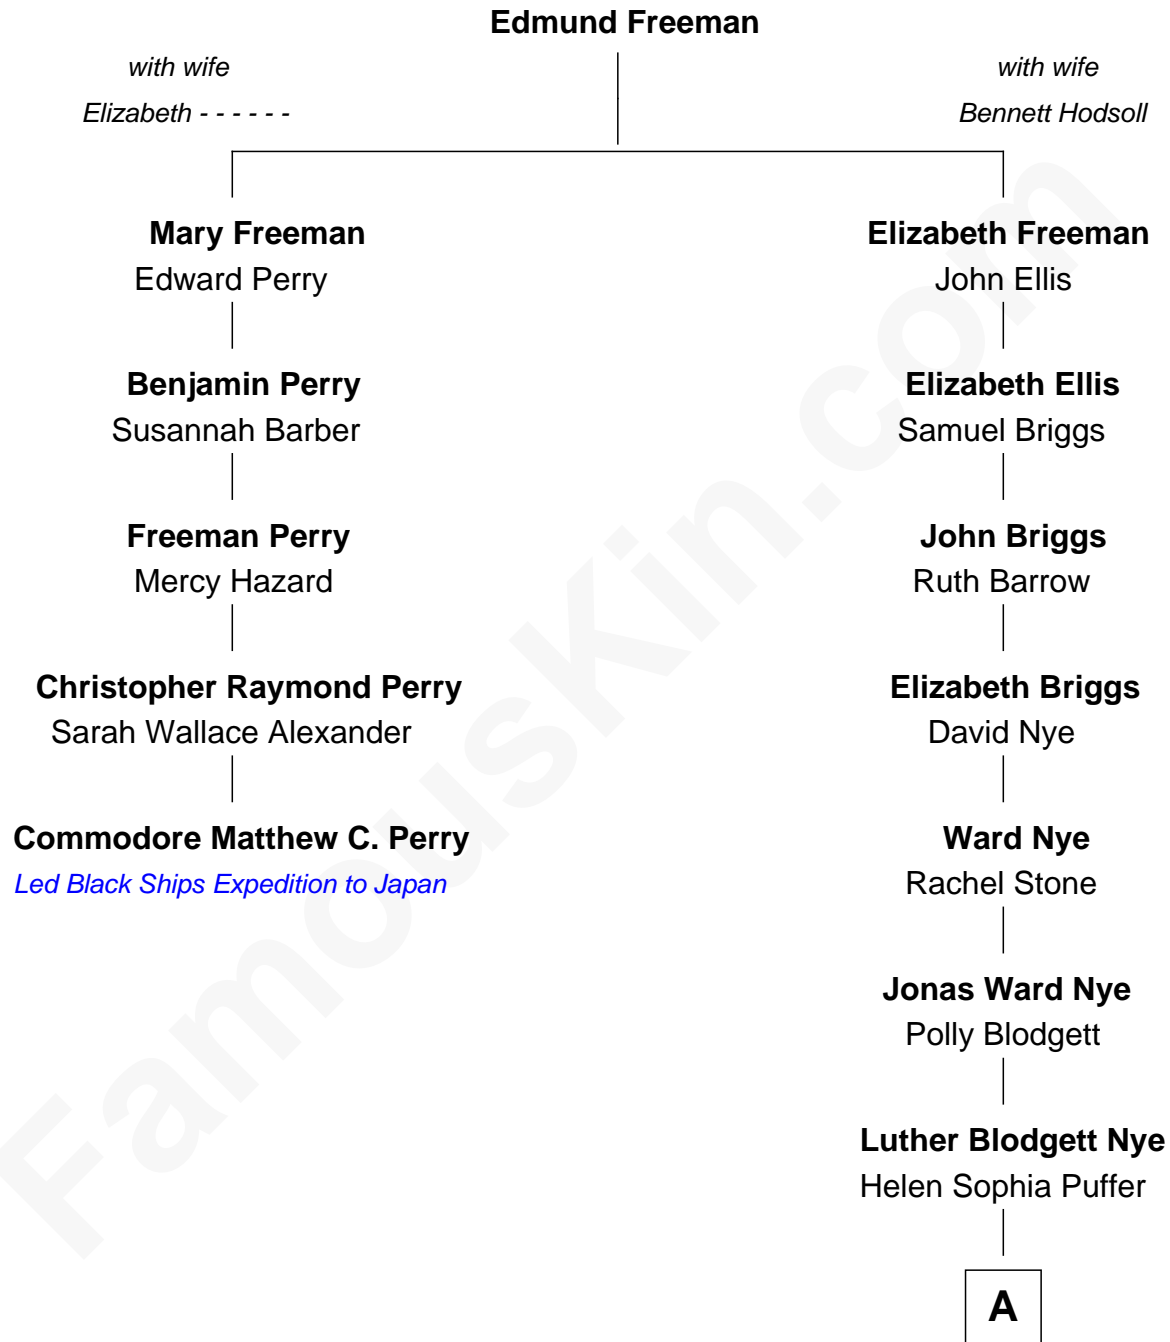

FamousKin.com

Relationship Chart of

Commodore Matthew C. Perry

Led Black Ships Expedition to Japan

4th cousin 5 times removed of

Bill Nye

TV's The Science Guy

A

—
Luther Bertram Nye

Minnie Wheatley Farr

—
Edwin Darby Nye

Dr. Jacqueline Blanche Jenkins

—
Bill Nye

TV's The Science Guy

FamousKin.com