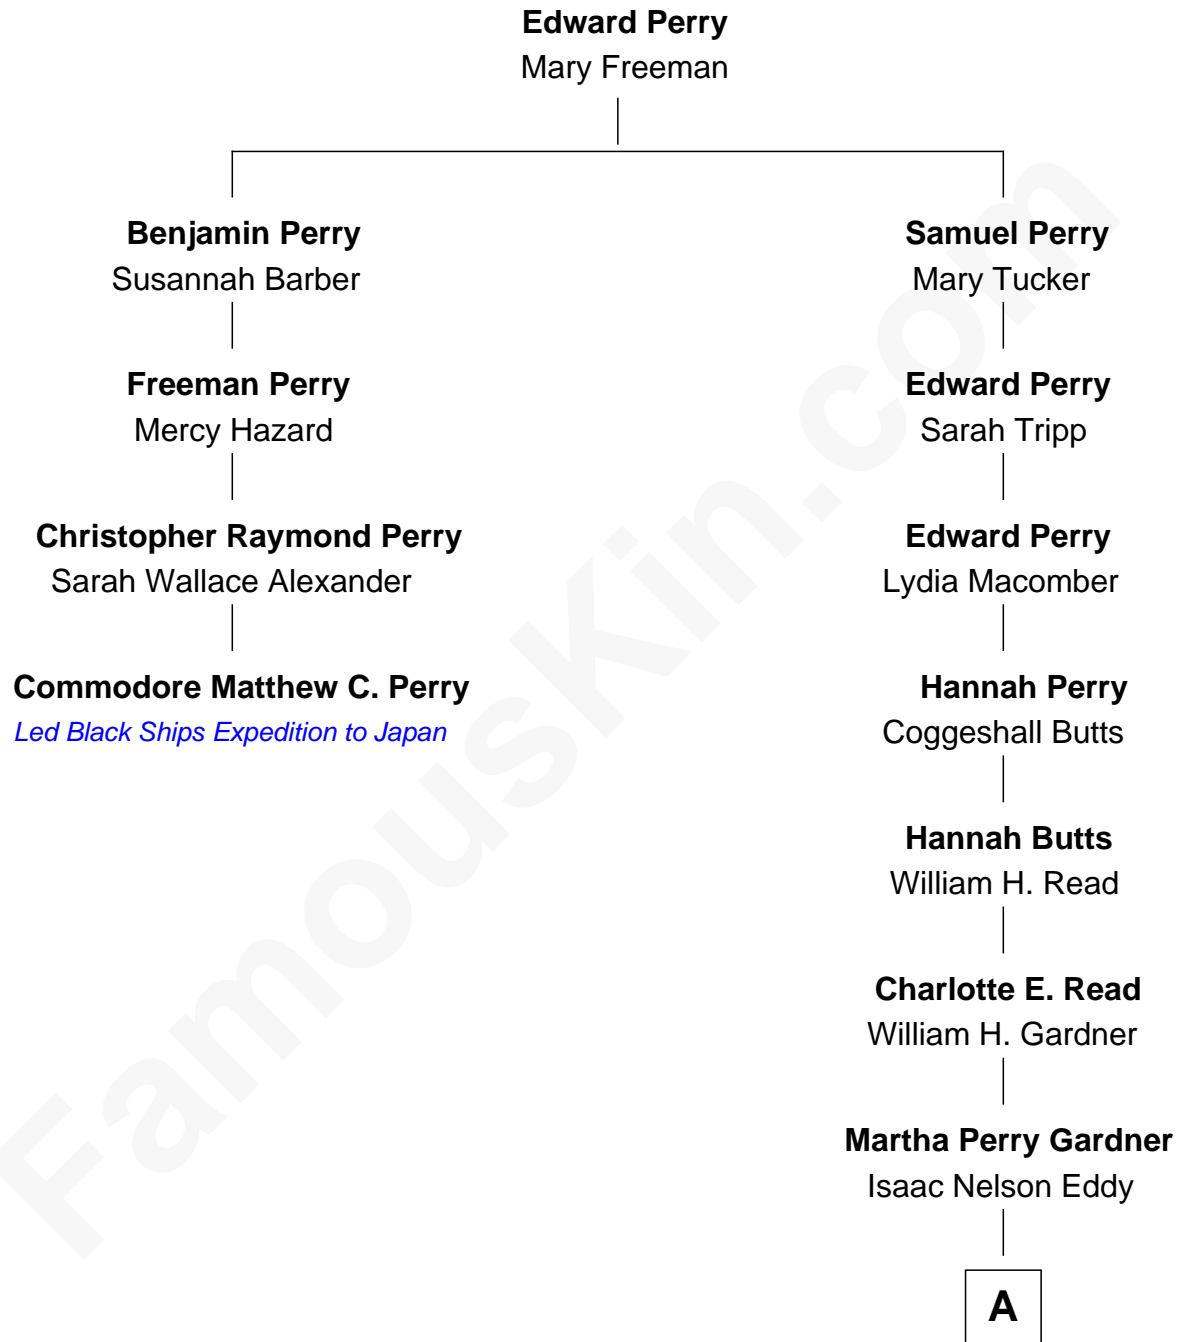

FamousKin.com
Relationship Chart of
Commodore Matthew C. Perry
Led Black Ships Expedition to Japan

3rd cousin 5 times removed of

Nelson Eddy
Movie Actor and Singer

A

|
William Darius Eddy

Isabel Kendrick

|
Nelson Eddy