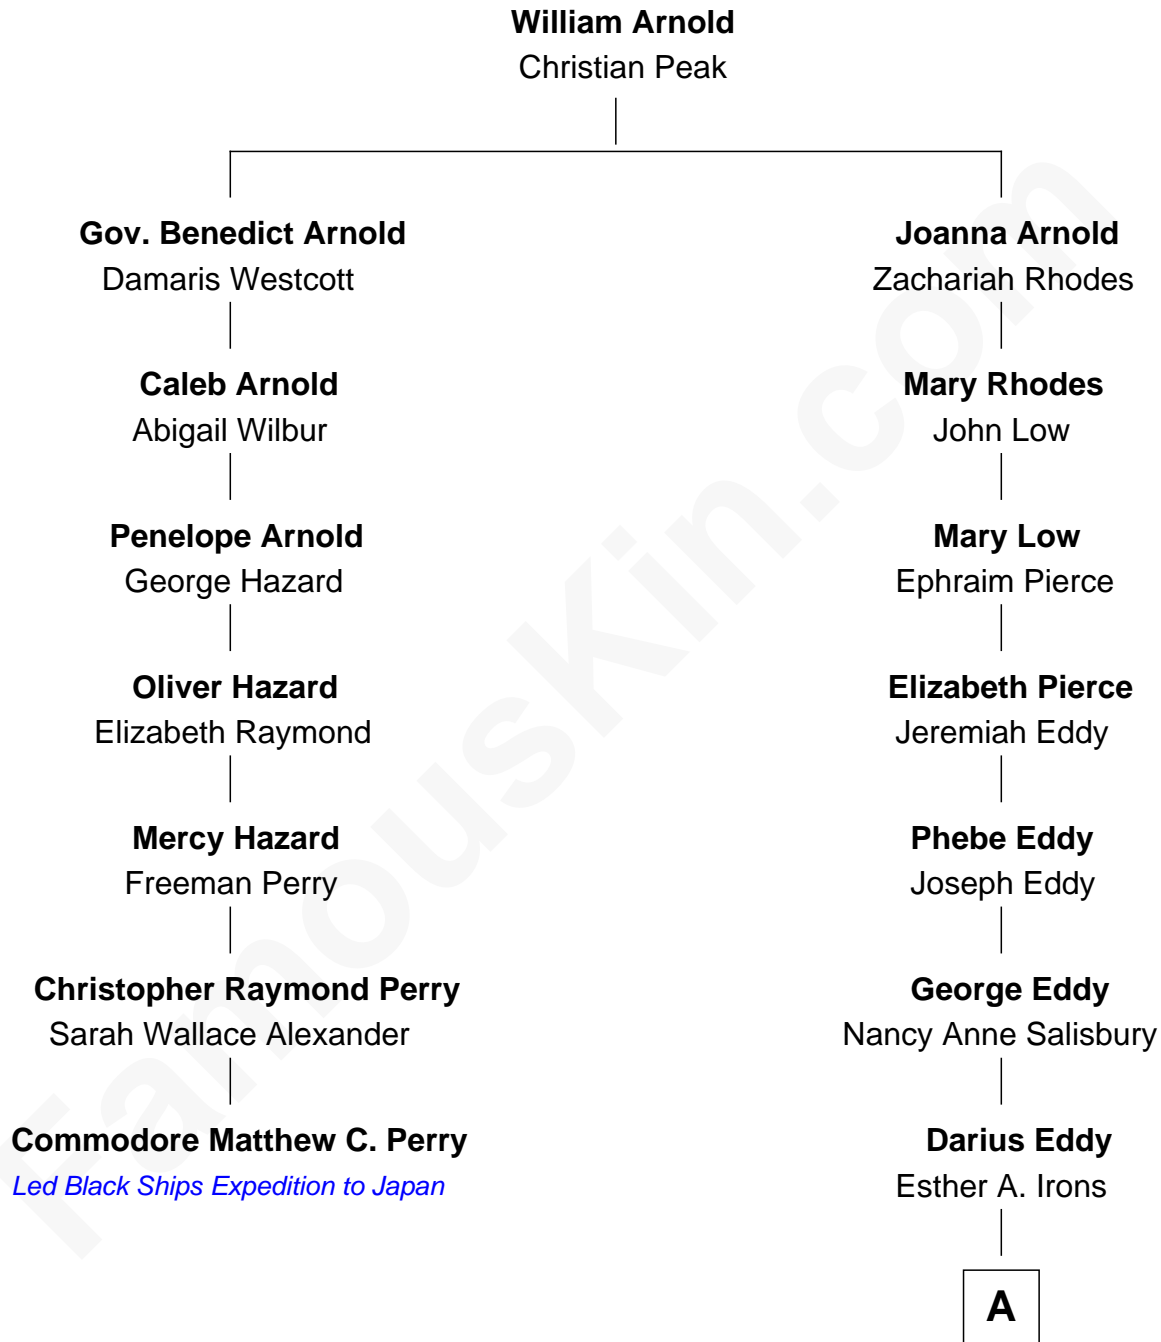

**FamousKin.com**  
**Relationship Chart of**  
**Commodore Matthew C. Perry**  
*Led Black Ships Expedition to Japan*

6th cousin 3 times removed of

**Nelson Eddy**  
*Movie Actor and Singer*

**A**

|  
**Isaac Nelson Eddy**  
Martha Perry Gardner

|  
**William Darius Eddy**  
Isabel Kendrick

|  
**Nelson Eddy**  
*Movie Actor and Singer*

FamousKin.com