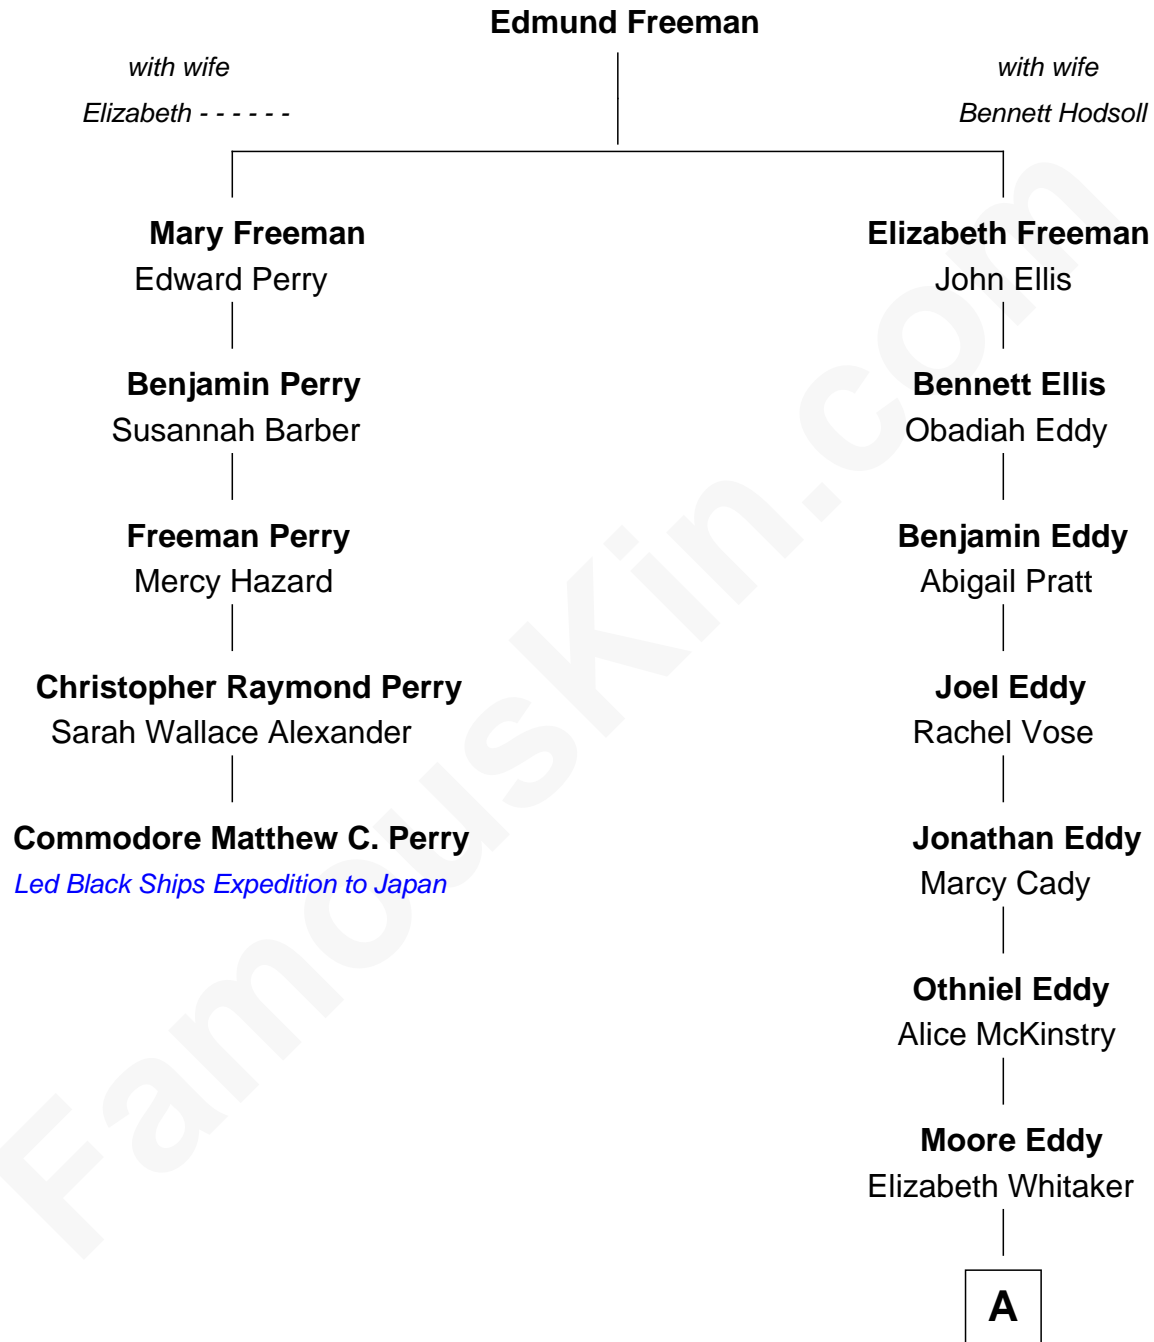

**FamousKin.com**  
**Relationship Chart of**  
**Commodore Matthew C. Perry**  
*Led Black Ships Expedition to Japan*

4th cousin 4 times removed of

**Clarence Darrow**  
*Lawyer, Scopes Monkey Trial*

**A**

—  
**Emily Eddy**  
Ammirus Darrow

—  
**Clarence Darrow**  
*Scopes Monkey Trial*

FamousKin.com