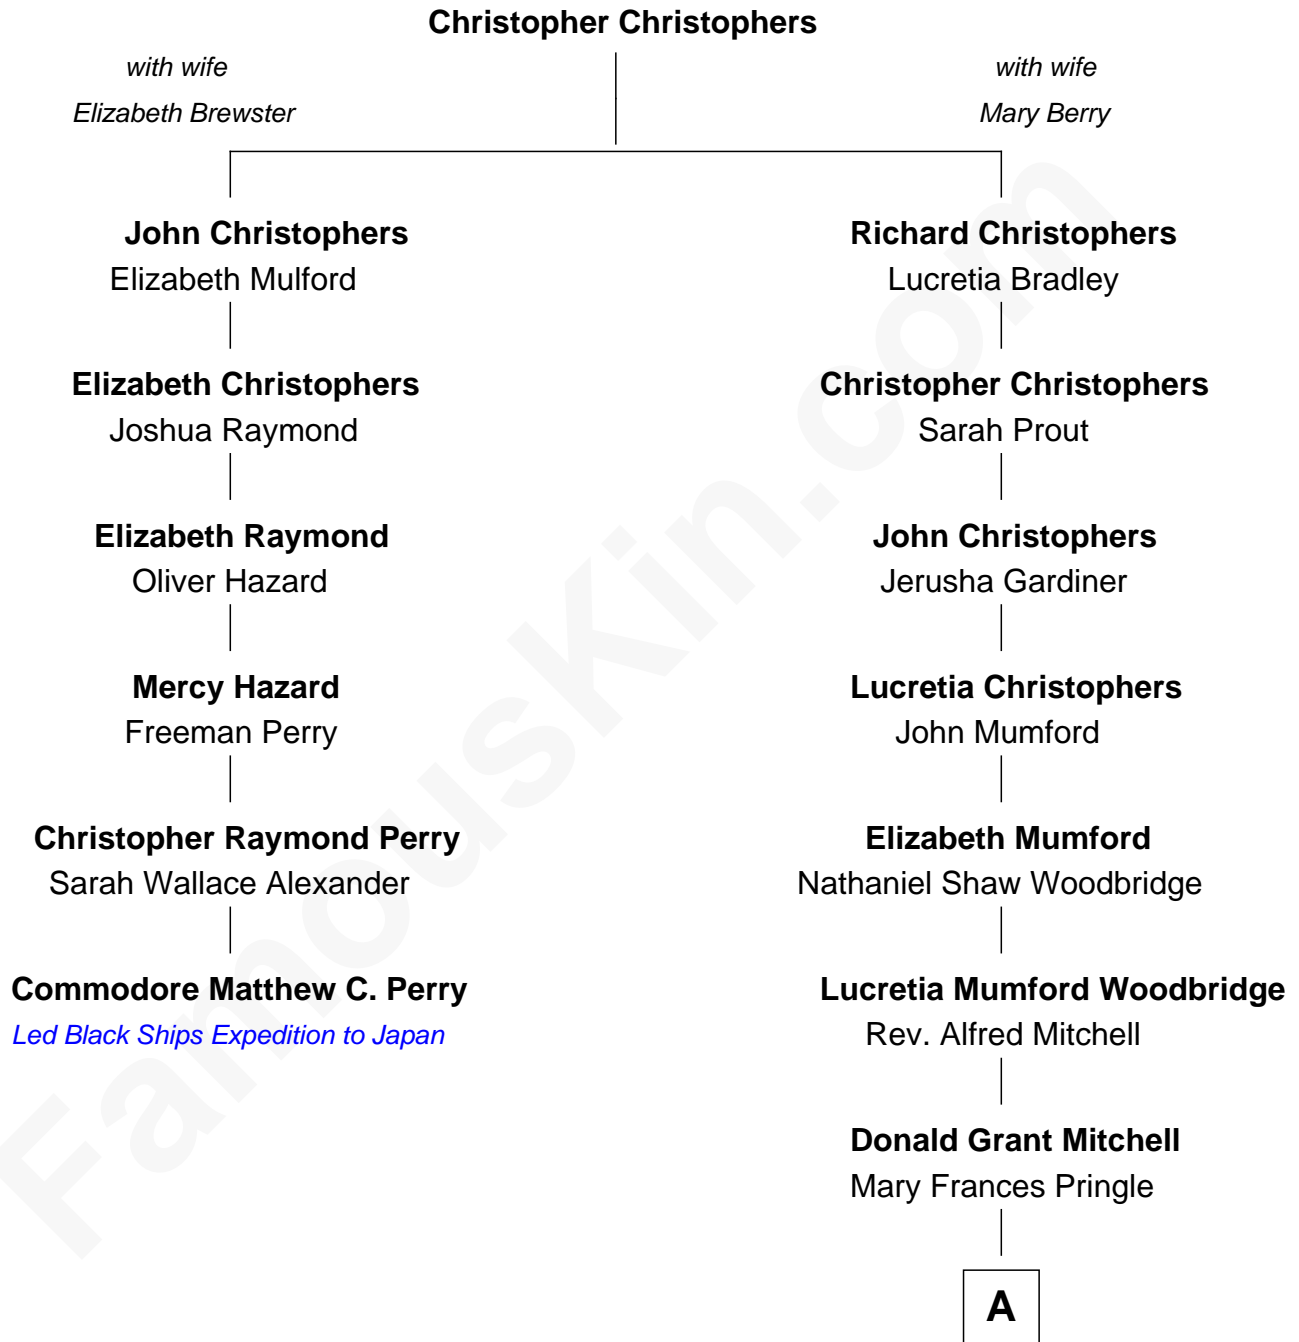

FamousKin.com
Relationship Chart of
Commodore Matthew C. Perry
Led Black Ships Expedition to Japan

5th cousin 6 times removed of

Paget Brewster
TV Actress

A

Mary Pringle Mitchell
Edward Larned Ryerson

Donald Mitchell Ryerson
Isabelle McGenniss

Joan Ryerson
George Washington Wales Brewster

Galen Brewster
Hathaway Tew

Paget Brewster
TV Actress