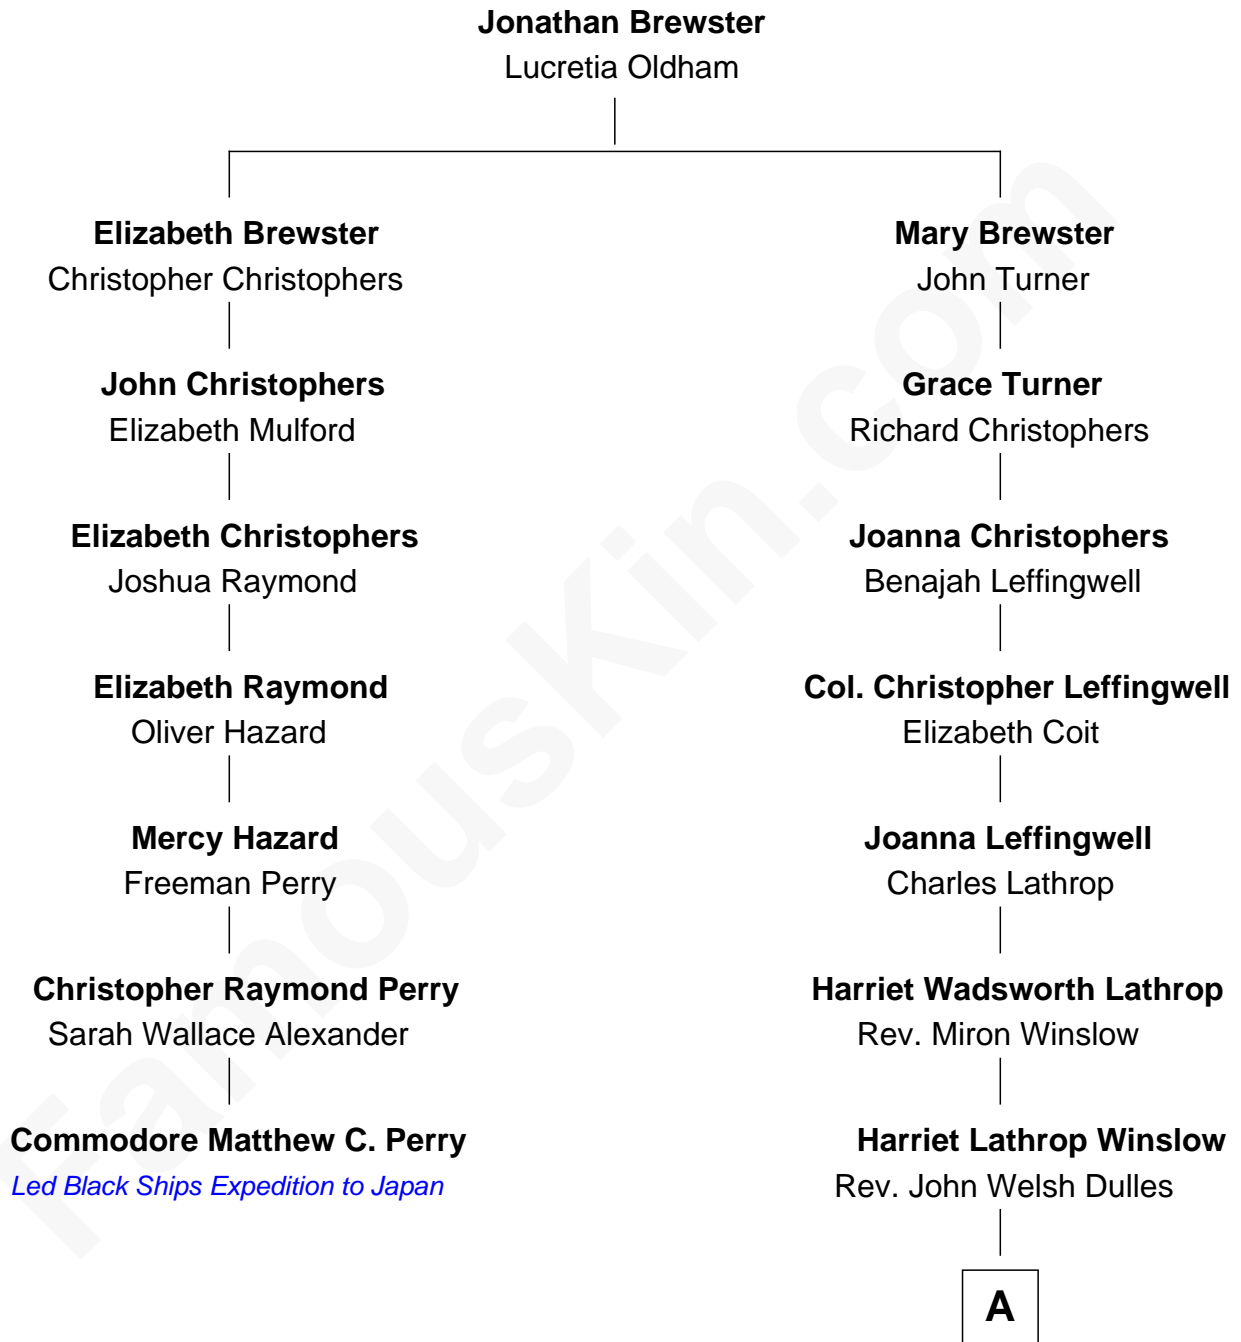

FamousKin.com
Relationship Chart of
Commodore Matthew C. Perry
Led Black Ships Expedition to Japan

6th cousin 2 times removed of

Allen Dulles
5th Director of the C.I.A.

A

Allen Macy Dulles

Edith Foster

Allen Dulles

5th Director of the C.I.A.

FamousKin.com