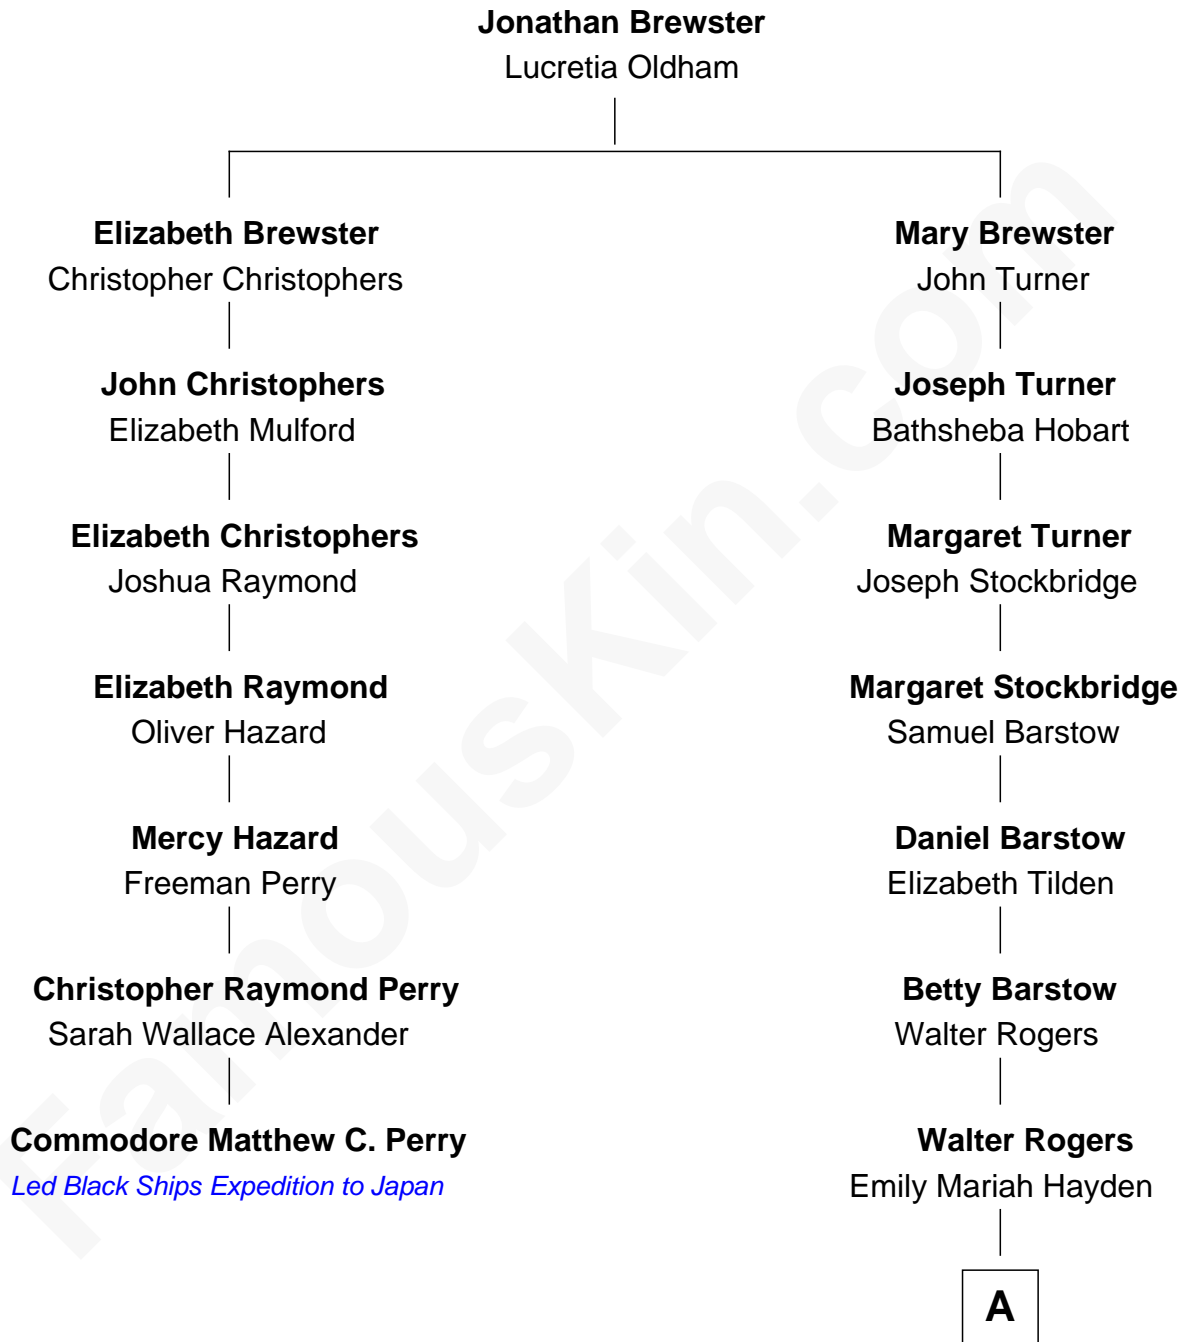

FamousKin.com
Relationship Chart of
Commodore Matthew C. Perry
Led Black Ships Expedition to Japan

6th cousin 5 times removed of
Seth MacFarlane
Actor, Animator, Writer and Producer

A

Homer Rogers

Ellen Eudora Perry

Louis Rogers

Edith Emma Allen

Berta Rogers

Arthur W. Sager

Ann Perry Sager

Ronald Milton MacFarlane

Seth MacFarlane

Actor, Animator, Writer and Producer