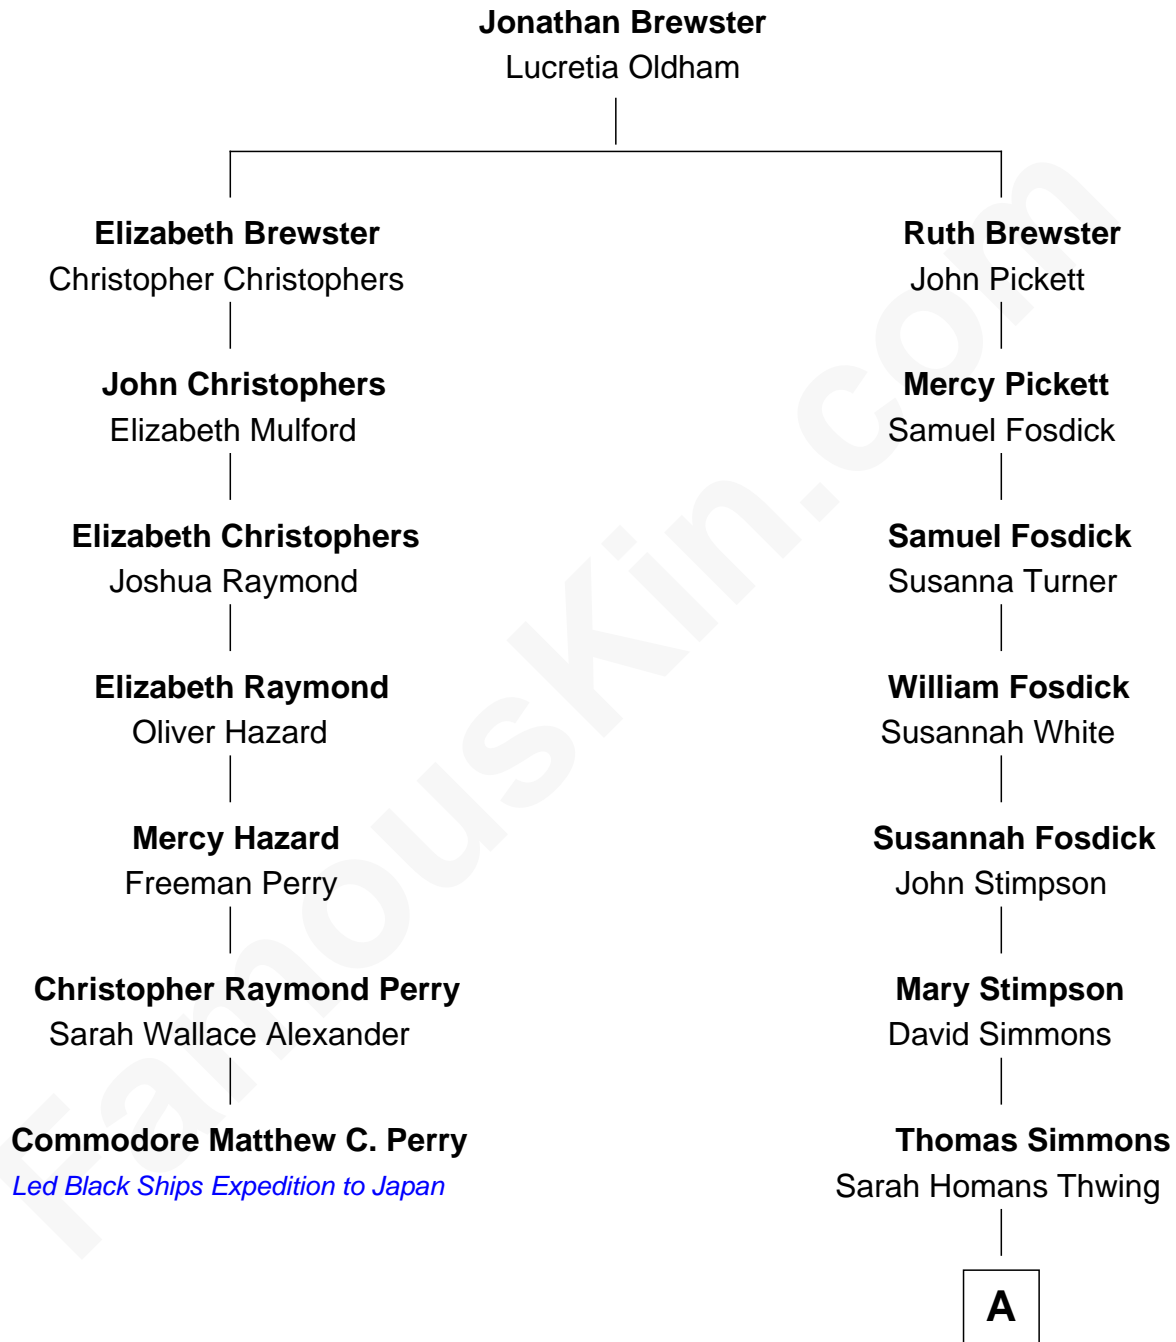

FamousKin.com
Relationship Chart of
Commodore Matthew C. Perry
Led Black Ships Expedition to Japan

6th cousin 4 times removed of

Pete Seeger
American Folk Singer

A

—
Elsie Thwing Simmons

Albert Adams

—
Elsie Simmons Adams

Charles Louis Seeger

—
Charles Louis Seeger

Constance de Clyver Edson

—
Pete Seeger

American Folk Singer