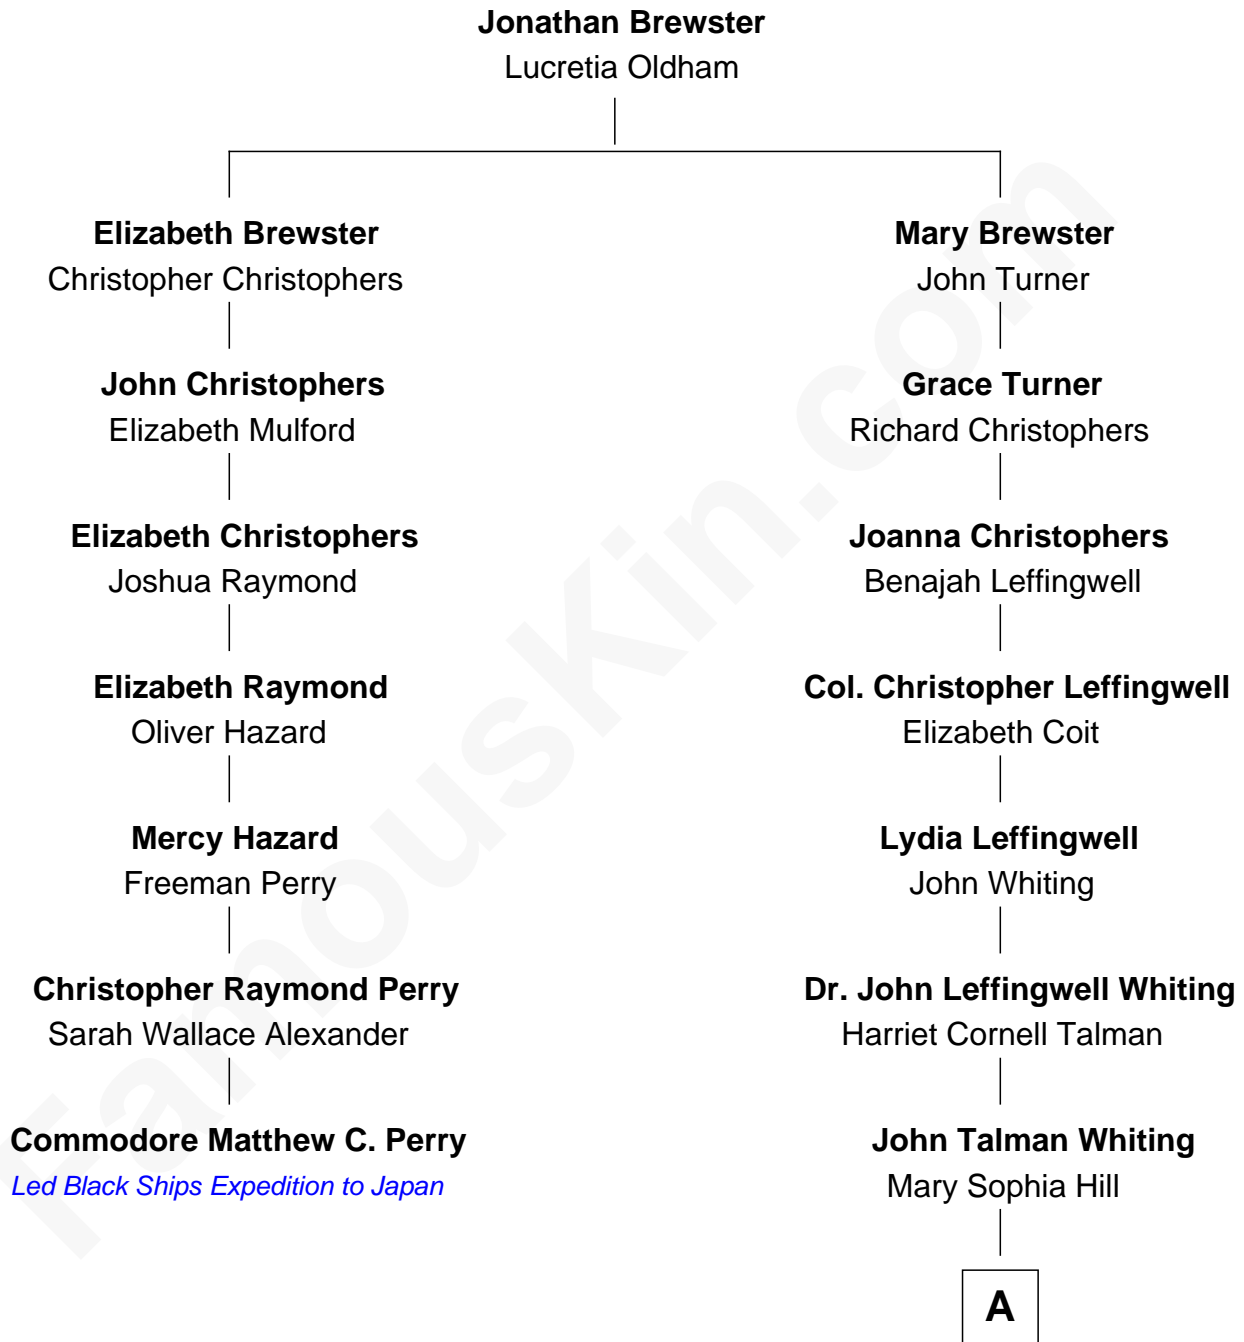

**FamousKin.com**  
**Relationship Chart of**  
**Commodore Matthew C. Perry**  
*Led Black Ships Expedition to Japan*

6th cousin 4 times removed of

**Adlai Stevenson III**  
*U.S. Senator from Illinois*

**A**

|  
**Mary DeGama Whiting**

William Borden

|  
**John Borden**

Ellen Wallace Waller

|  
**Ellen Borden**

Adlai Ewing Stevenson

|  
**Adlai Stevenson III**

*U.S. Senator from Illinois*

FamousKin.com