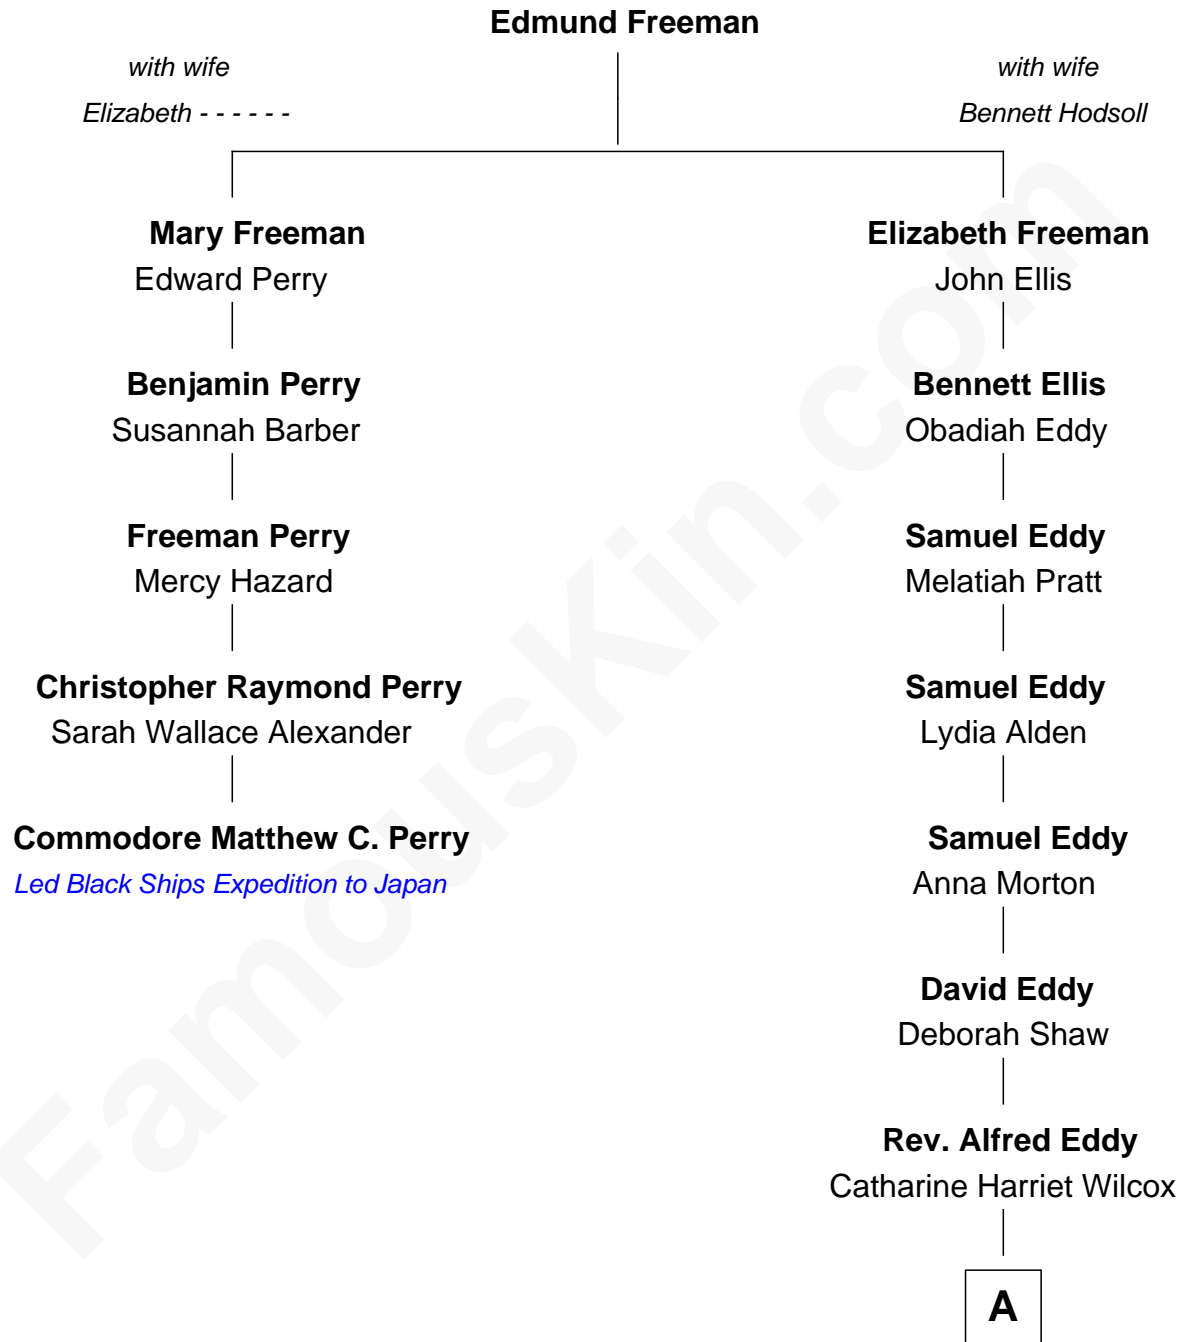

FamousKin.com
Relationship Chart of
Commodore Matthew C. Perry
Led Black Ships Expedition to Japan

4th cousin 7 times removed of

Jodie Foster
Movie Actress

A

Katherine Louise Eddy

Lucius George Fisher

Alice Eddy Fisher