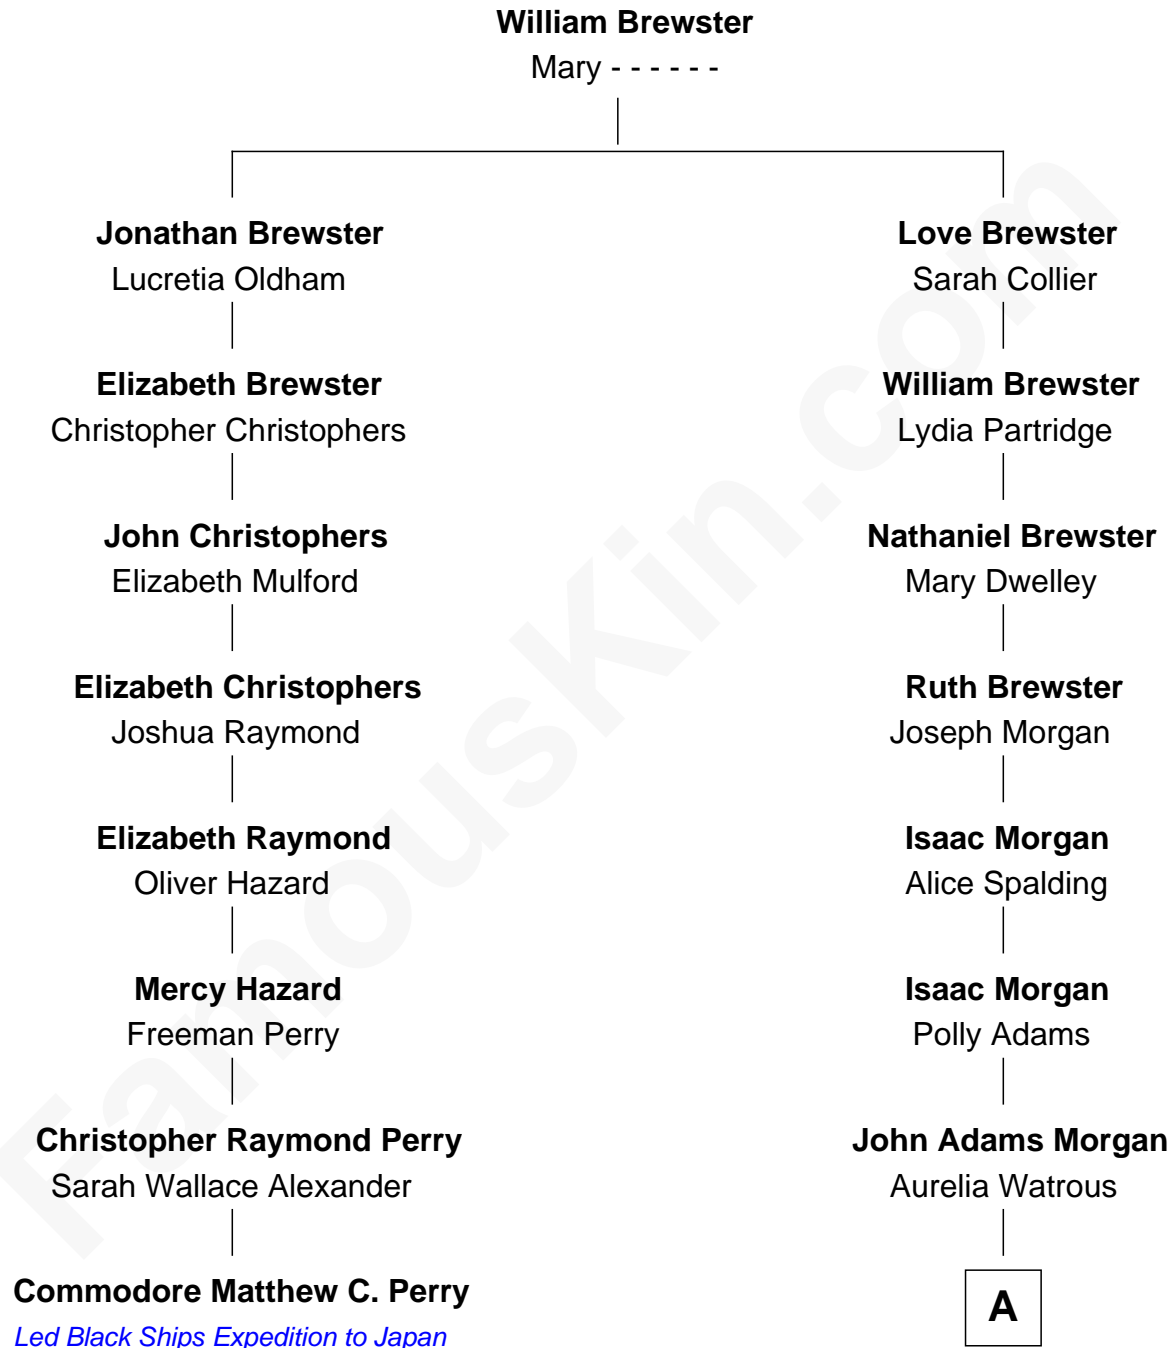

**FamousKin.com**  
**Relationship Chart of**  
**Commodore Matthew C. Perry**  
*Led Black Ships Expedition to Japan*

7th cousin 5 times removed of

**Linda Hamilton**  
*TV and Movie Actress*

**A**

**Eliza Morgan**  
John M. Grimes

**Aurelia Morgan Grimes**  
Stephen P. Holt

**Taylor Holt**  
Frances Kyle

**Dr. Richard Huckstep Holt**  
Mildred Alberta Derby

**Barbara Kyle Holt**  
Dr. Carroll Stanford Hamilton

**Linda Hamilton**  
*TV and Movie Actress*