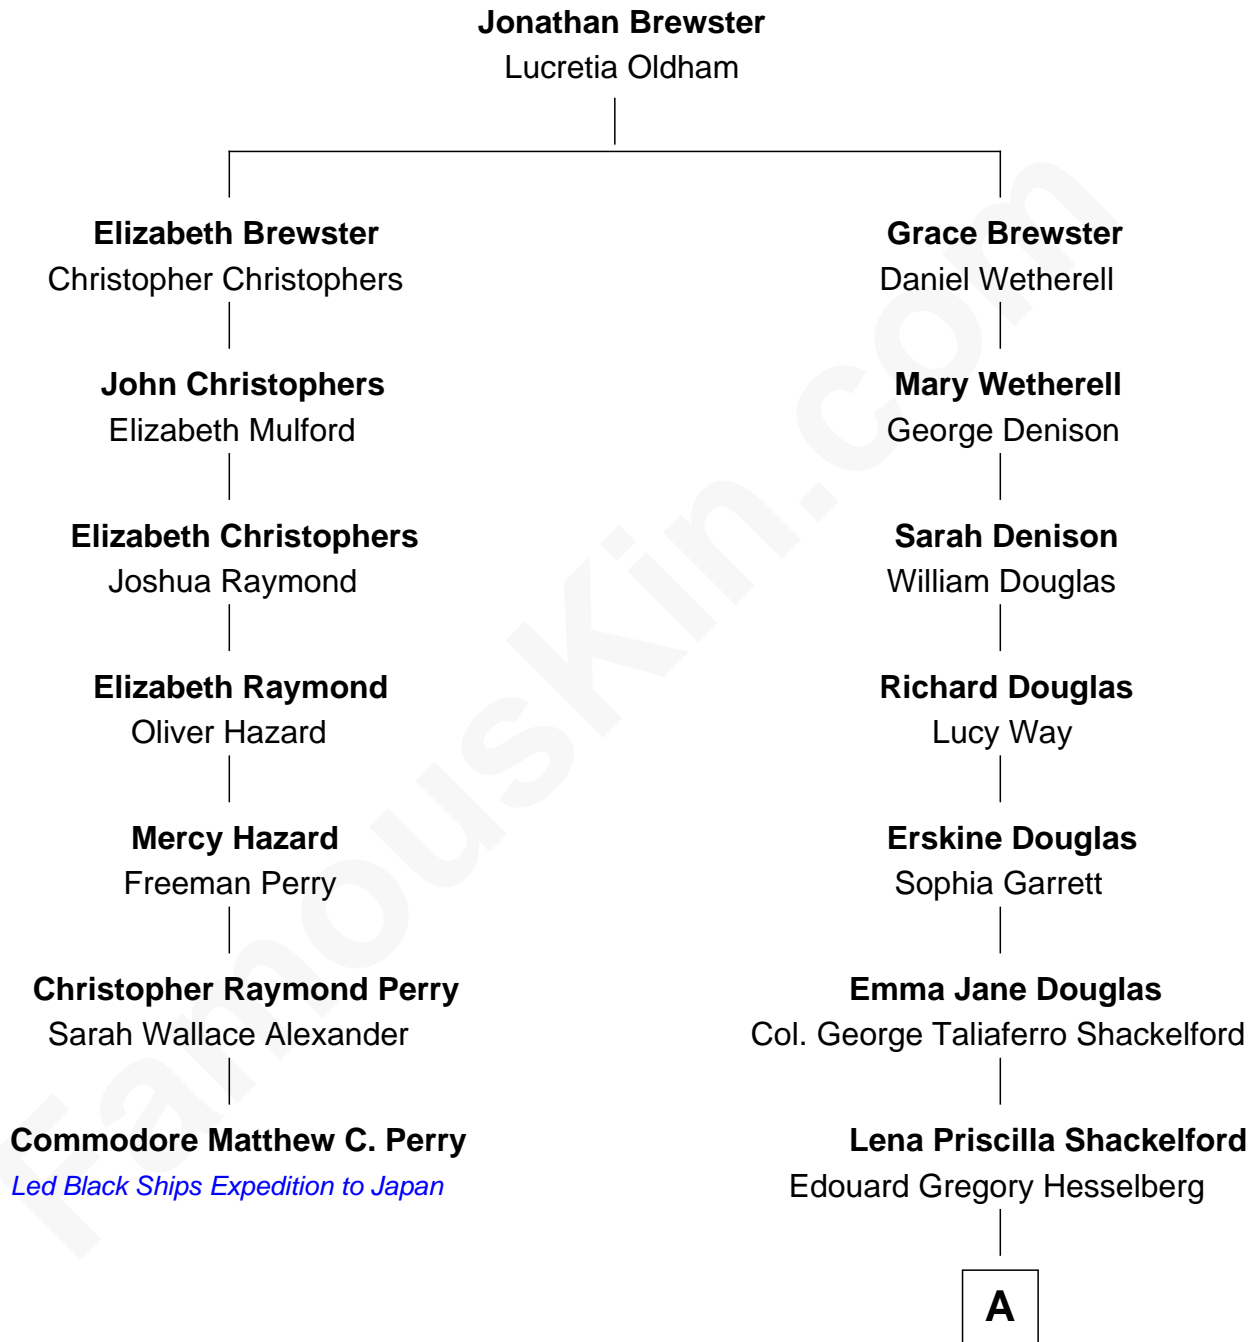

**FamousKin.com**  
**Relationship Chart of**  
**Commodore Matthew C. Perry**  
*Led Black Ships Expedition to Japan*

6th cousin 3 times removed of

**Illeana Douglas**  
*TV and Movie Actress*

A

—  
**Melvyn Edouard Hesselberg**

Rosalind Hightower

—  
**Gregory Hesselberg**

Joan Georgescu

—  
**Illeana Douglas**

*TV and Movie Actress*

FamousKin.com