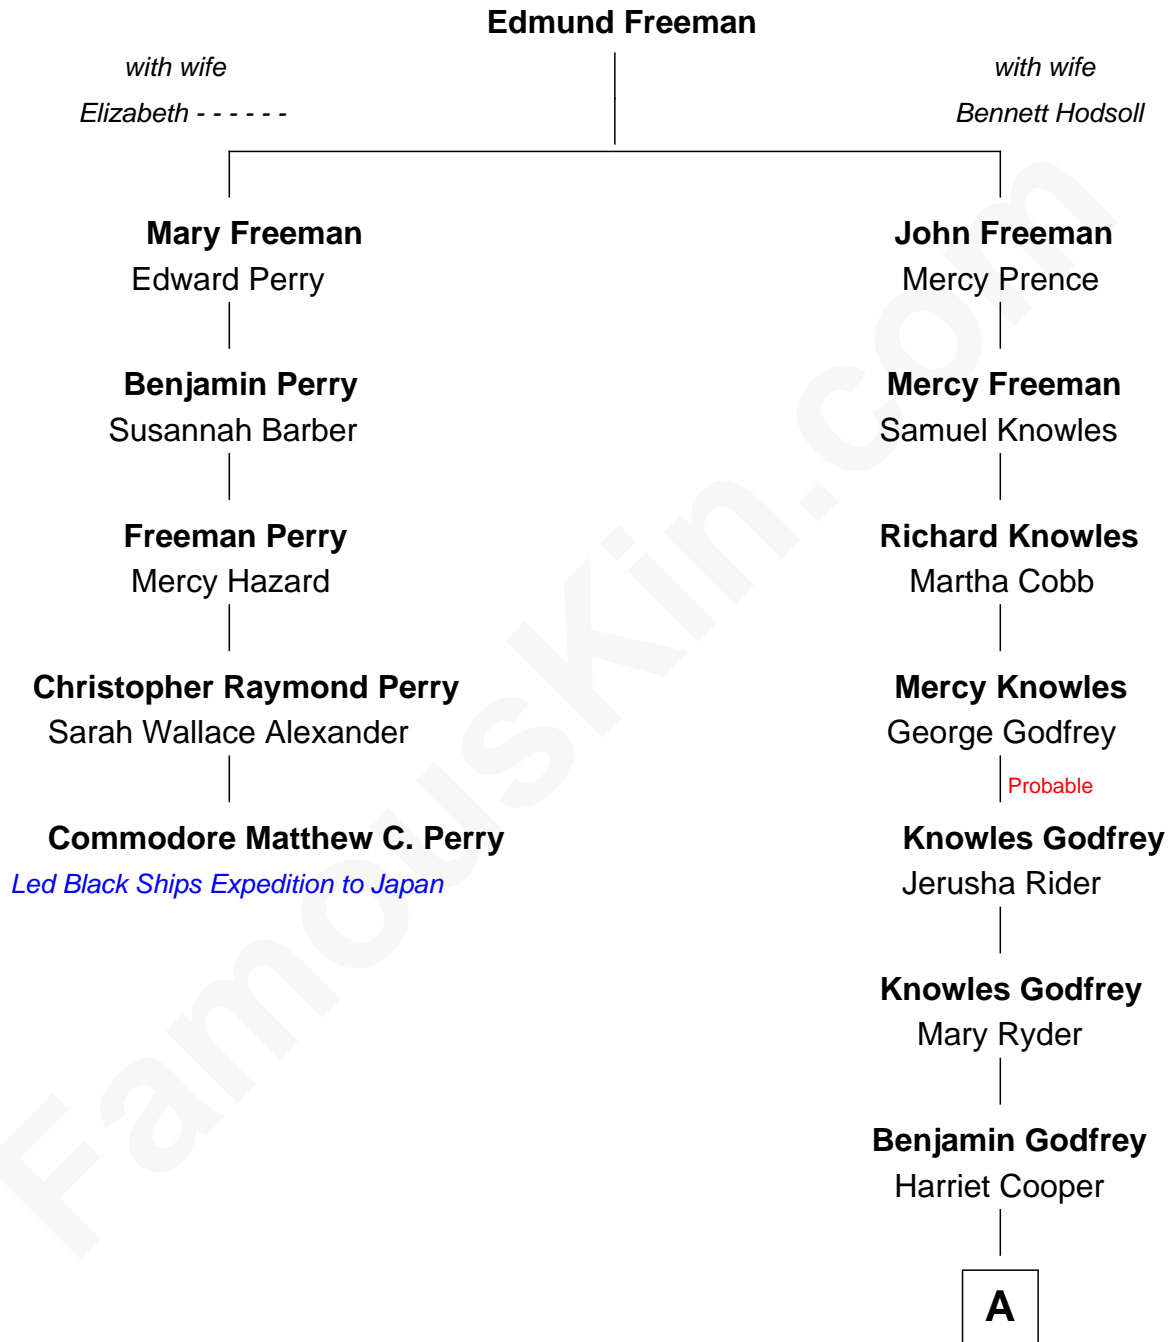

FamousKin.com
Relationship Chart of
Commodore Matthew C. Perry
Led Black Ships Expedition to Japan

4th cousin 8 times removed of

Sarah Palin
9th Governor of Alaska

A

James Ryder Godfrey

Lodema Curtiss

Augusta Lodema Godfrey

9th Governor of Alaska