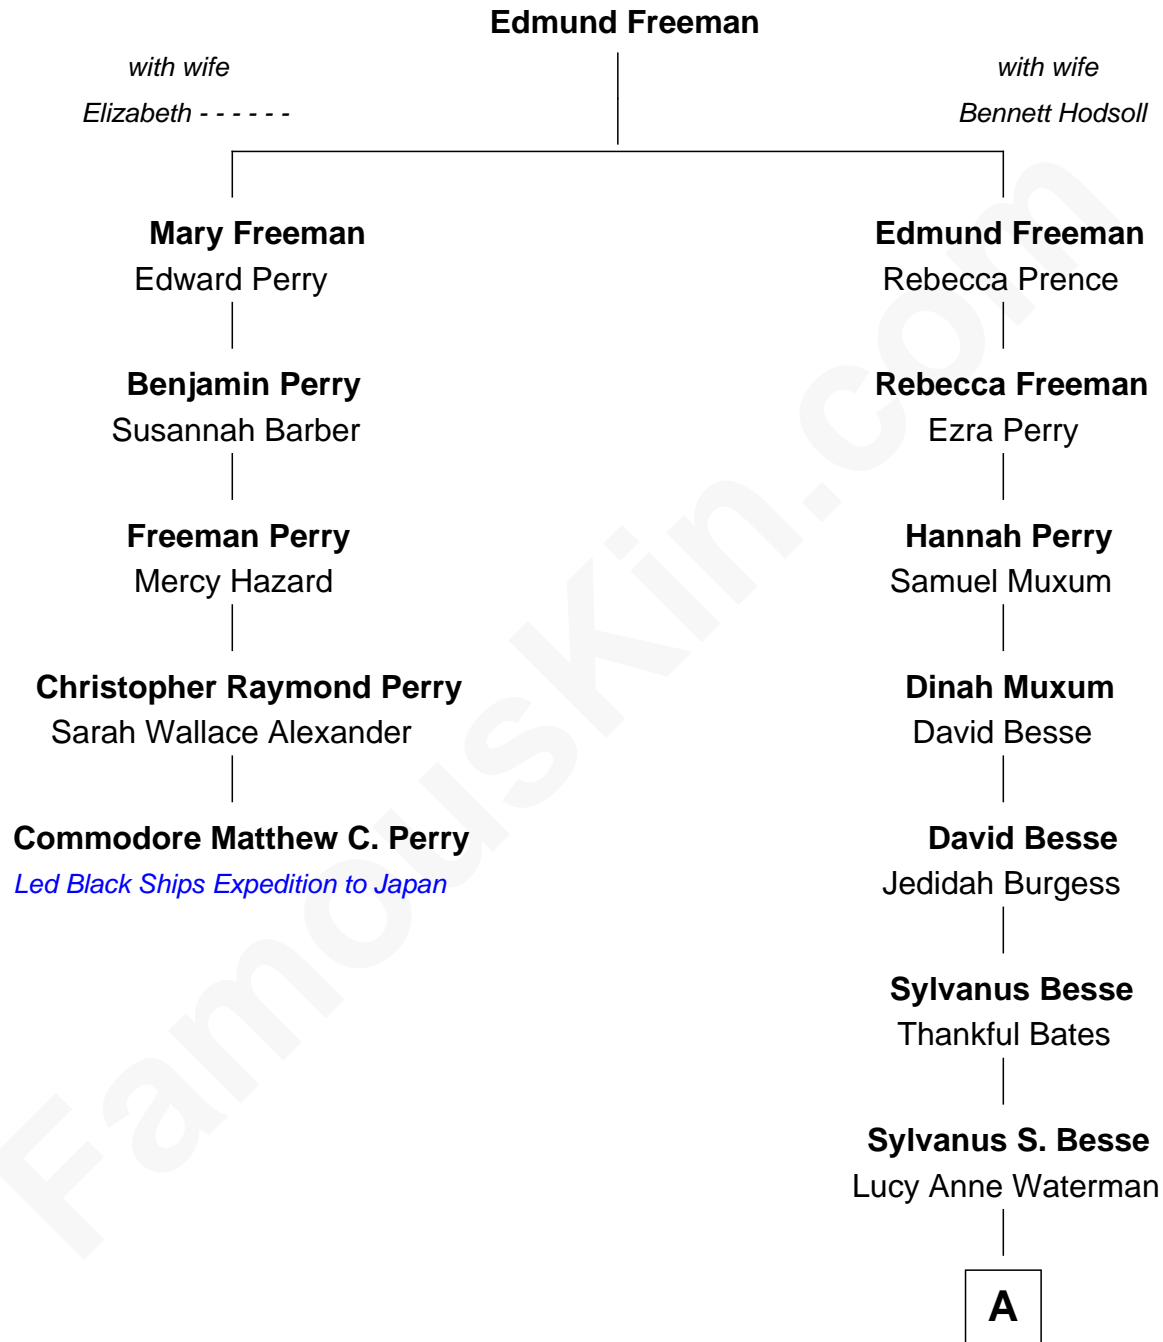

**FamousKin.com**  
**Relationship Chart of**  
**Commodore Matthew C. Perry**  
*Led Black Ships Expedition to Japan*

4th cousin 7 times removed of

**Jordana Brewster**  
*TV and Movie Actress*

**A**

Lyman Waterman Besse

Henrietta Louisa Seger

Florence Foster Besse

Kingman Brewster

Kingman Brewster

Mary Louise Phillips

Alden Brewster

Maria João Leão de Sousa

Jordana Brewster

*TV and Movie Actress*