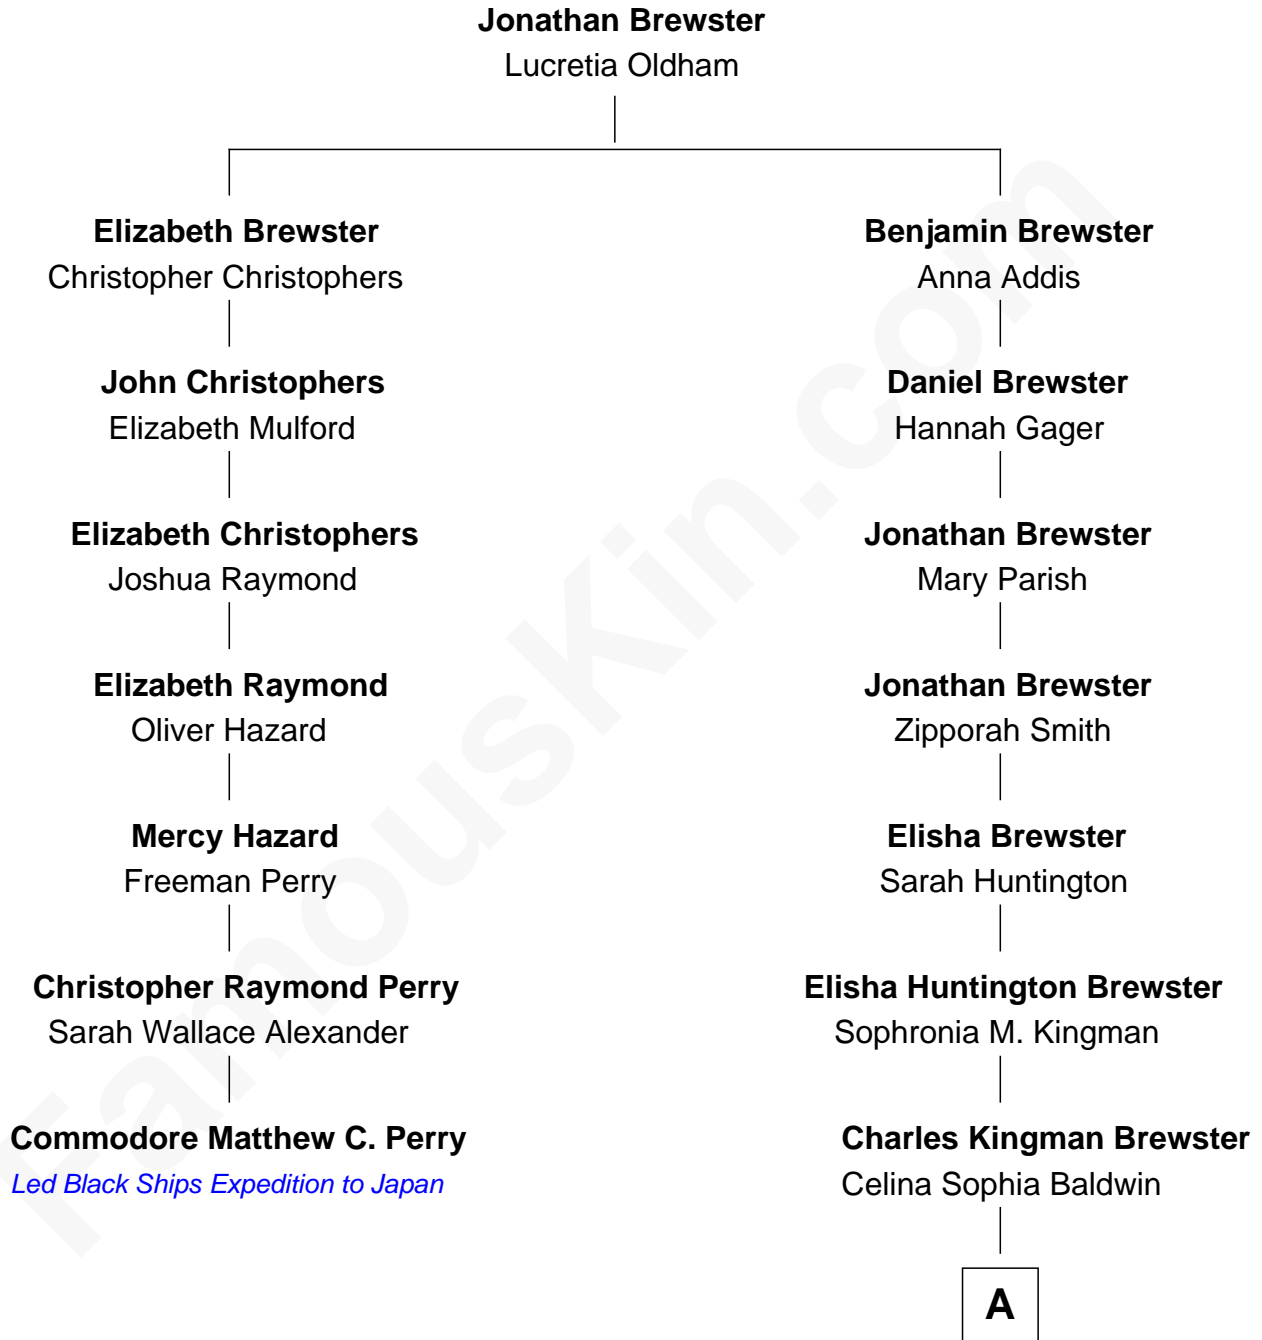

**FamousKin.com**  
**Relationship Chart of**  
**Commodore Matthew C. Perry**  
*Led Black Ships Expedition to Japan*

6th cousin 4 times removed of

**Jordana Brewster**  
*TV and Movie Actress*

A

Kingman Brewster  
Florence Foster Besse

Kingman Brewster  
Mary Louise Phillips

Alden Brewster  
Maria João Leão de Sousa

Jordana Brewster  
*TV and Movie Actress*