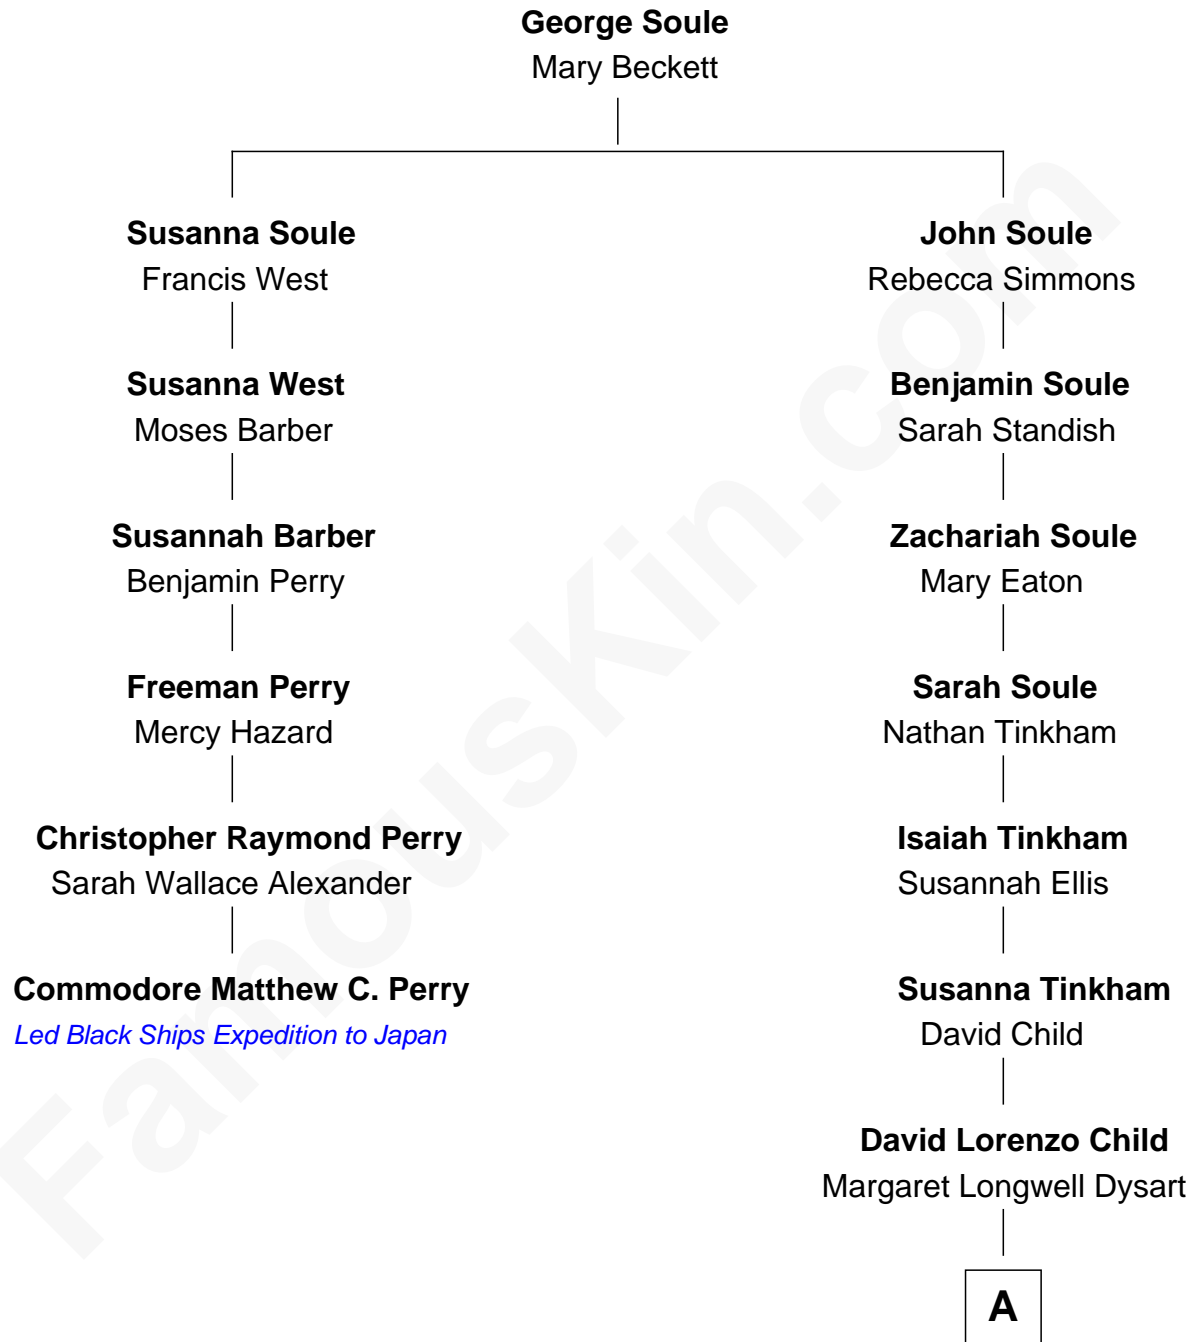

**FamousKin.com**  
**Relationship Chart of**  
**Commodore Matthew C. Perry**  
*Led Black Ships Expedition to Japan*

5th cousin 5 times removed of

**Dick Van Dyke**

*TV Actor - "The Dick Van Dyke Show"*

A

|  
**Susan Elizabeth Child**  
Ninian Alphonse McCord

|  
**Charles Cornelius McCord**  
Adeline Verinda Neal

|  
**Hazel Victoria McCord**  
Loren Wayne Van Dyke

|  
**Dick Van Dyke**

*TV Actor - "The Dick Van Dyke Show"*