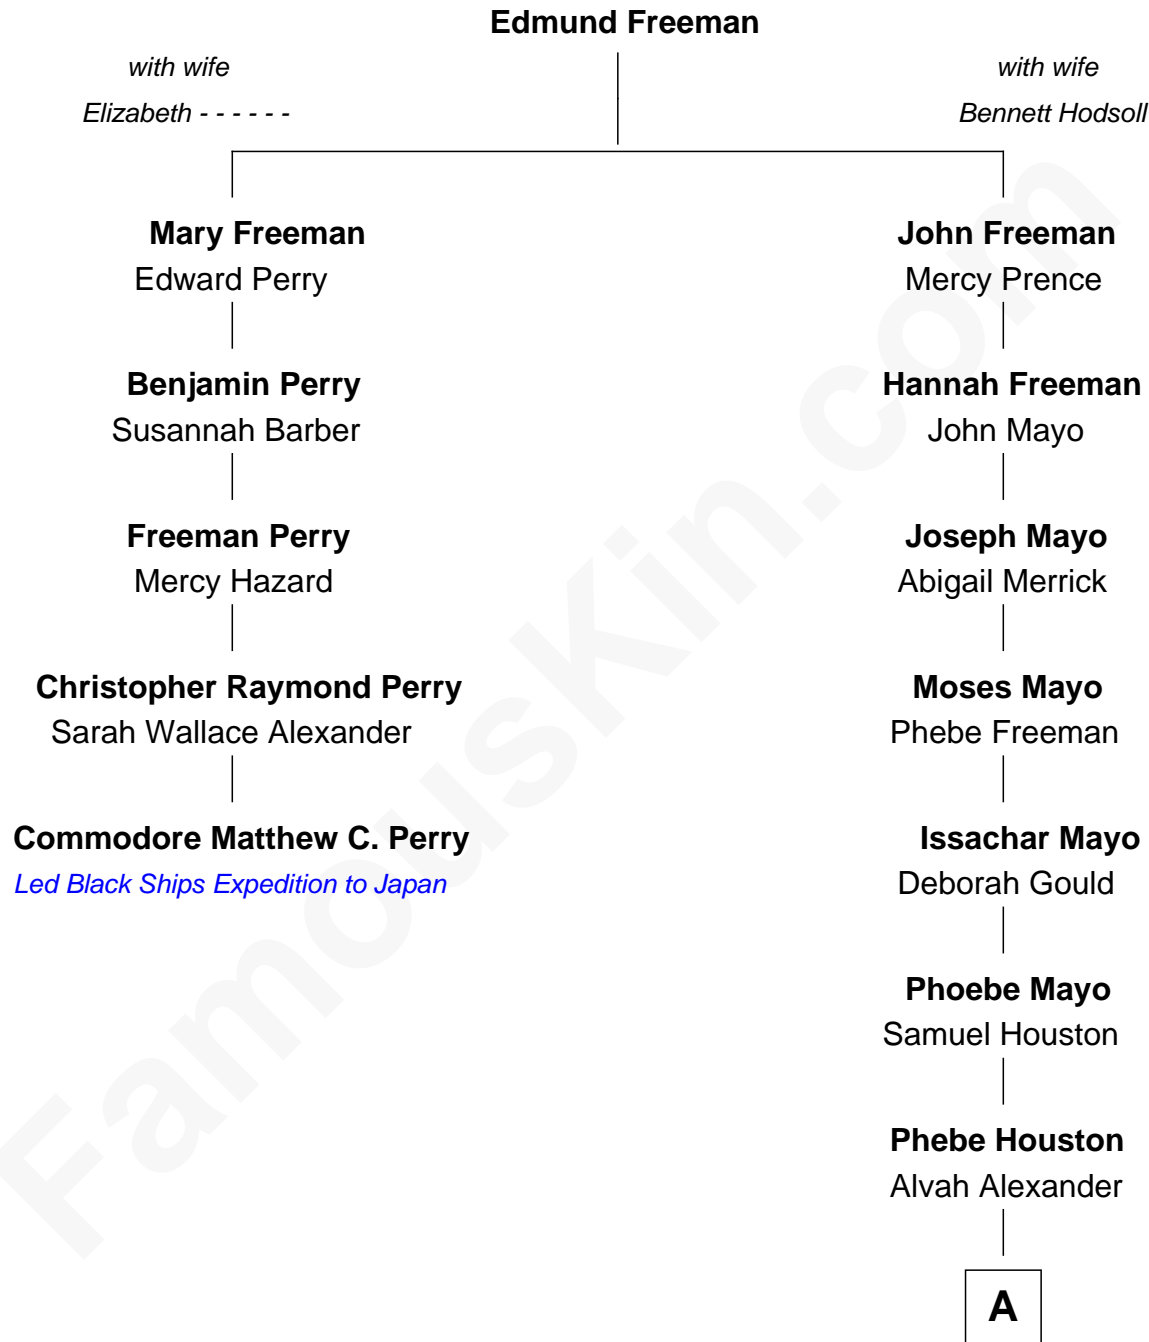

**FamousKin.com**  
**Relationship Chart of**  
**Commodore Matthew C. Perry**  
*Led Black Ships Expedition to Japan*

4th cousin 6 times removed of

**Orrin Hatch**  
*U.S. Senator from Utah*

**A**

—  
**Louisa Pool Alexander**

Jeremiah Hatch

—  
**Josephus Hatch**

Martha Luella Thomas

—  
**Jesse Hatch**

Helen Frances Kamm

—  
**Orrin Hatch**

*U.S. Senator from Utah*

FamousKin.com