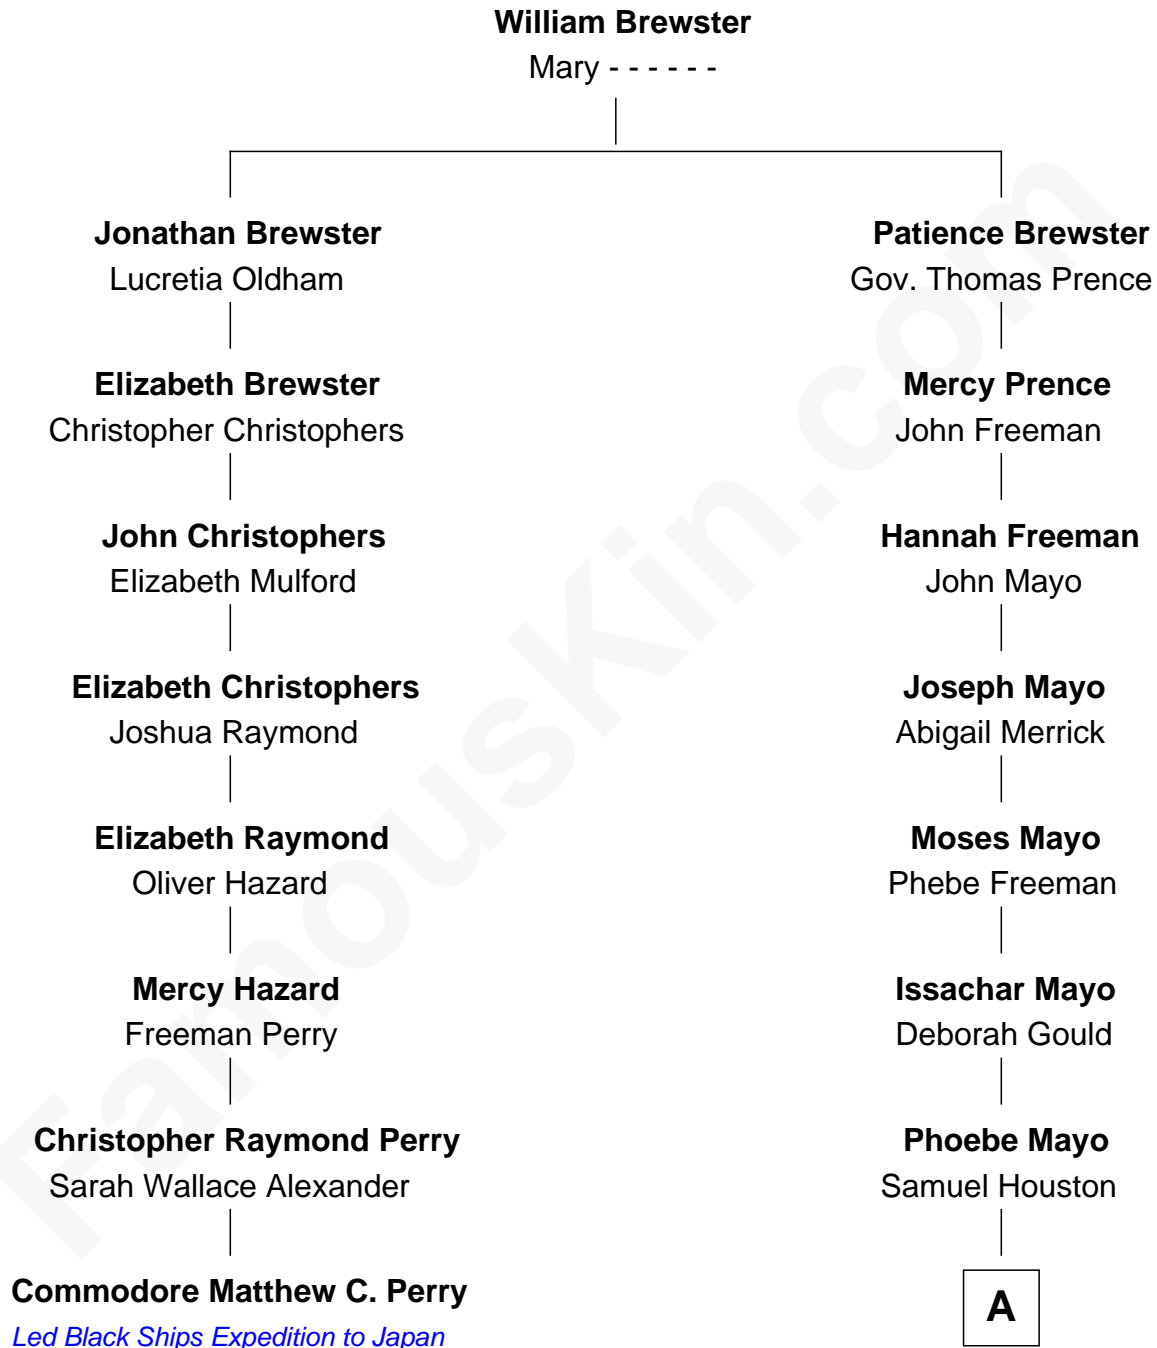

**FamousKin.com**  
**Relationship Chart of**  
**Commodore Matthew C. Perry**  
*Led Black Ships Expedition to Japan*

7th cousin 4 times removed of

**Orrin Hatch**  
*U.S. Senator from Utah*

**A**

**Phebe Houston**

Alvah Alexander

**Louisa Pool Alexander**

Jeremiah Hatch

**Josephus Hatch**

Martha Luella Thomas

**Jesse Hatch**

Helen Frances Kamm

**Orrin Hatch**

*U.S. Senator from Utah*

FamousKin.com