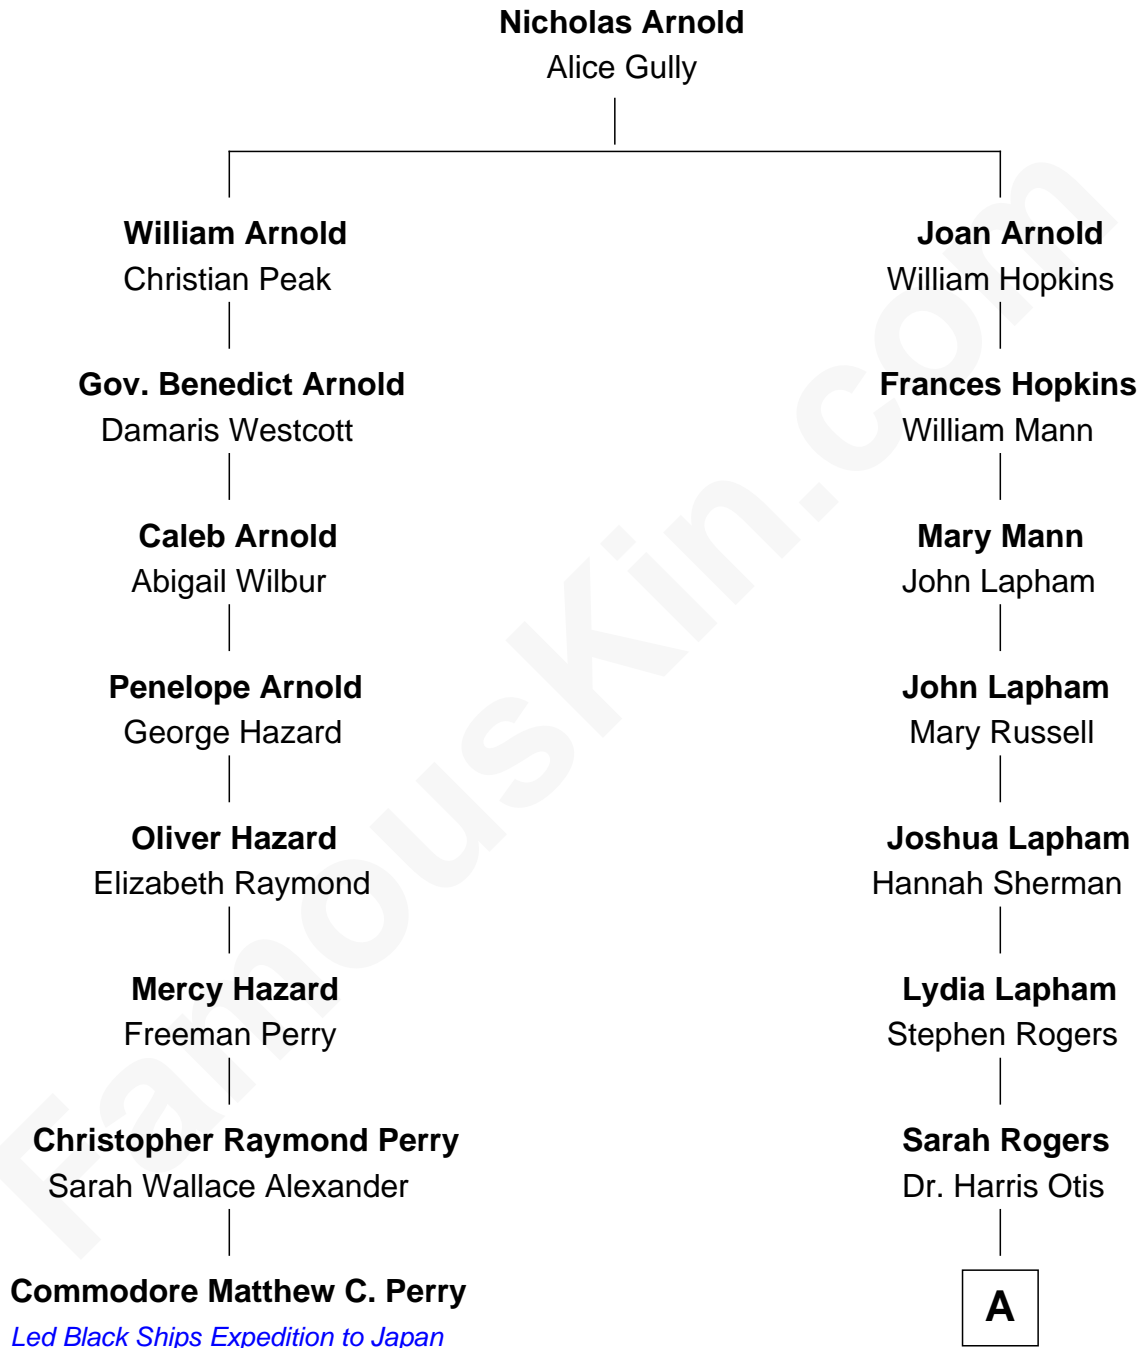

FamousKin.com
Relationship Chart of
Commodore Matthew C. Perry
Led Black Ships Expedition to Japan

7th cousin 3 times removed of

Willis Carrier
Inventor of Air Conditioning

A

—
Lydia Otis

Thomas Button

—
Ann Elizabeth Button