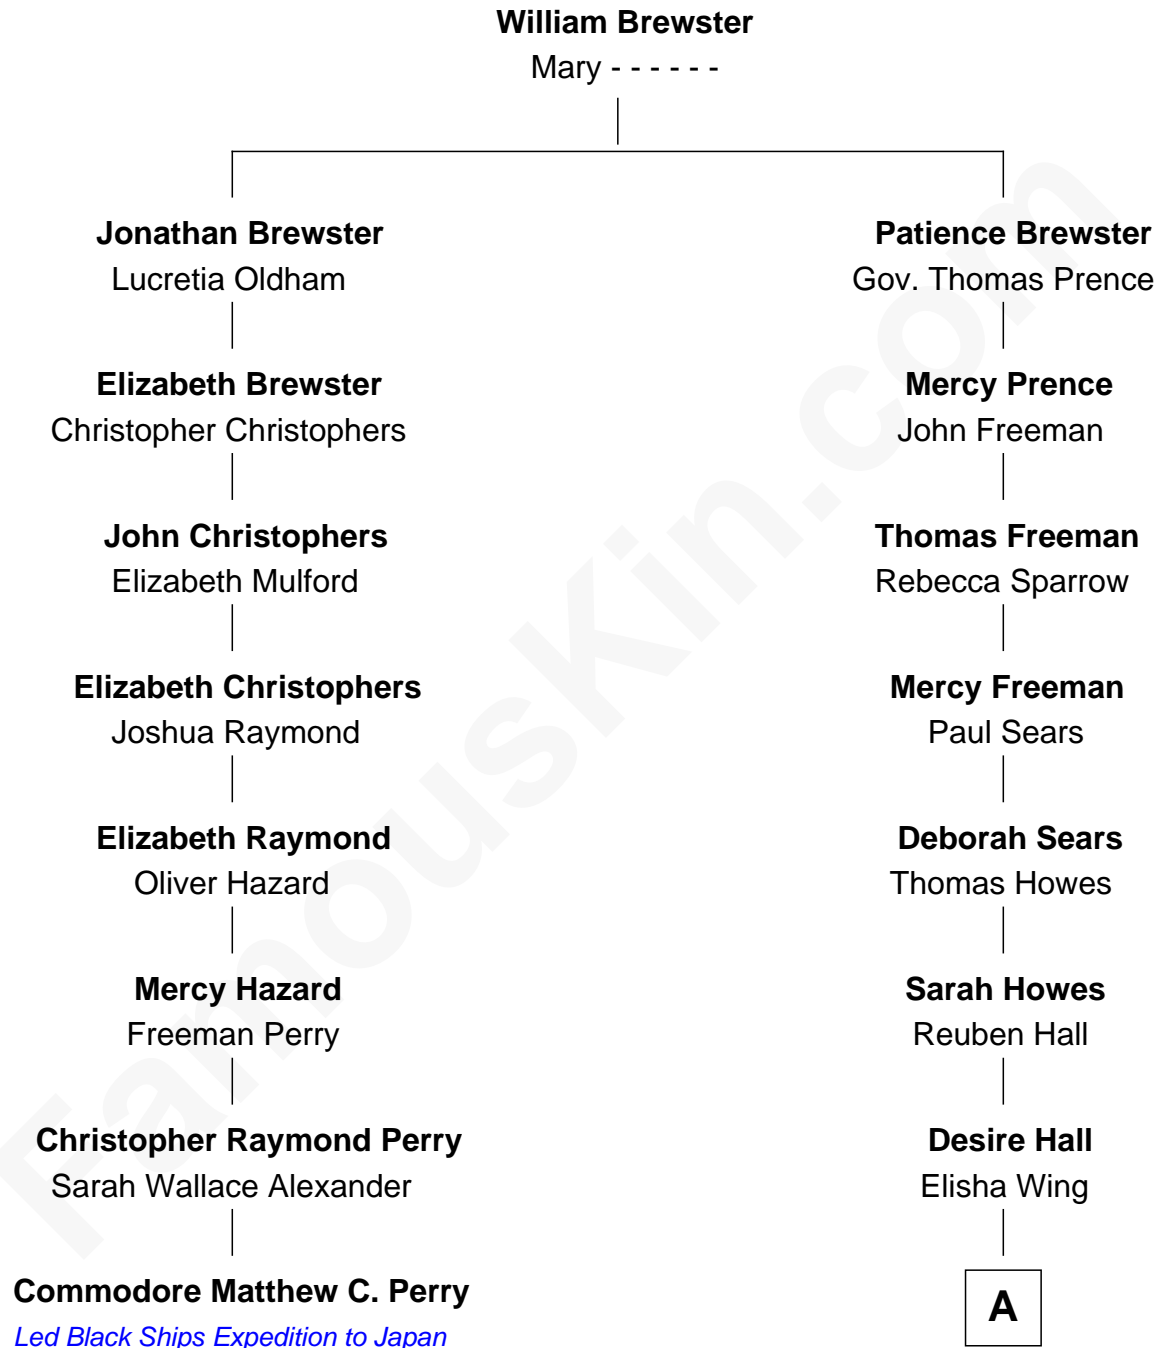

FamousKin.com
Relationship Chart of
Commodore Matthew C. Perry
Led Black Ships Expedition to Japan

7th cousin 5 times removed of

James Taylor
Singer-Songwriter

A

—
Harriet Wing

Elijah Lester Leonard

—
Granville Hall Leonard

Eliza Ann Buffum

—
Emily Roxanna Leonard

Stanford Lyman Haynes

—
Theodosia Haynes

Alexander Taylor

—
Dr. Isaac Montrose Taylor

Gertrude Arline Woodard

—
James Taylor

Singer-Songwriter