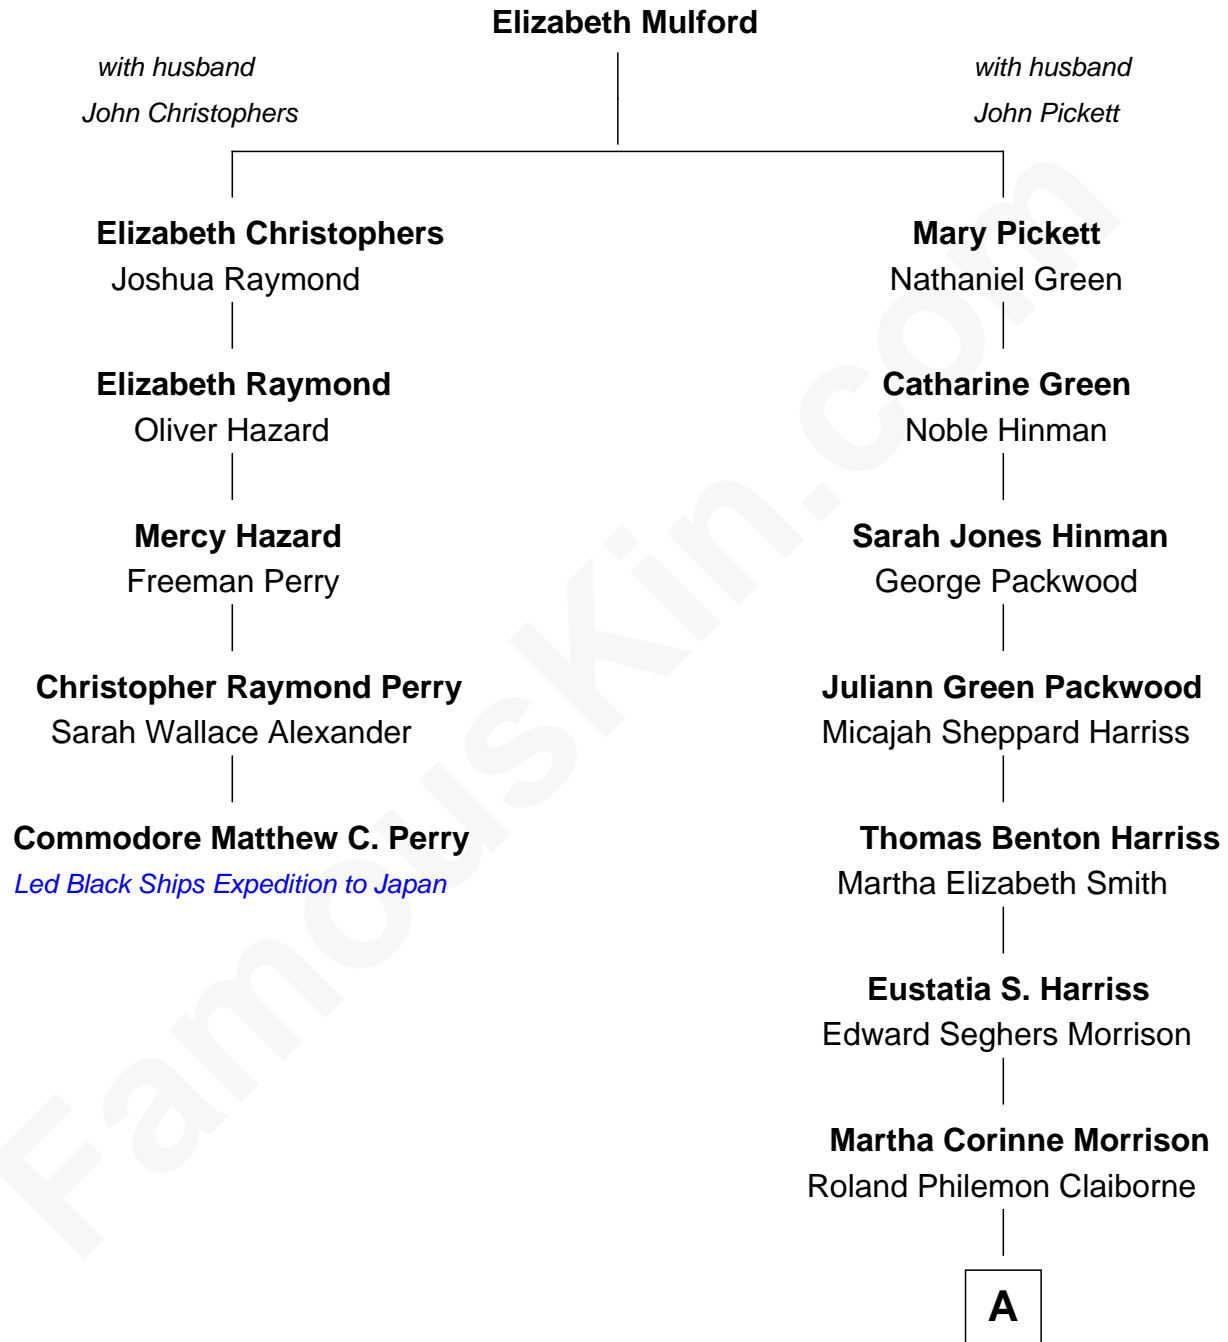

FamousKin.com
Relationship Chart of
Commodore Matthew C. Perry
Led Black Ships Expedition to Japan

4th cousin 4 times removed of

Cokie Roberts
Author and TV Journalist

A

Marie Corinne Morrison Claiborne

Hale Boggs