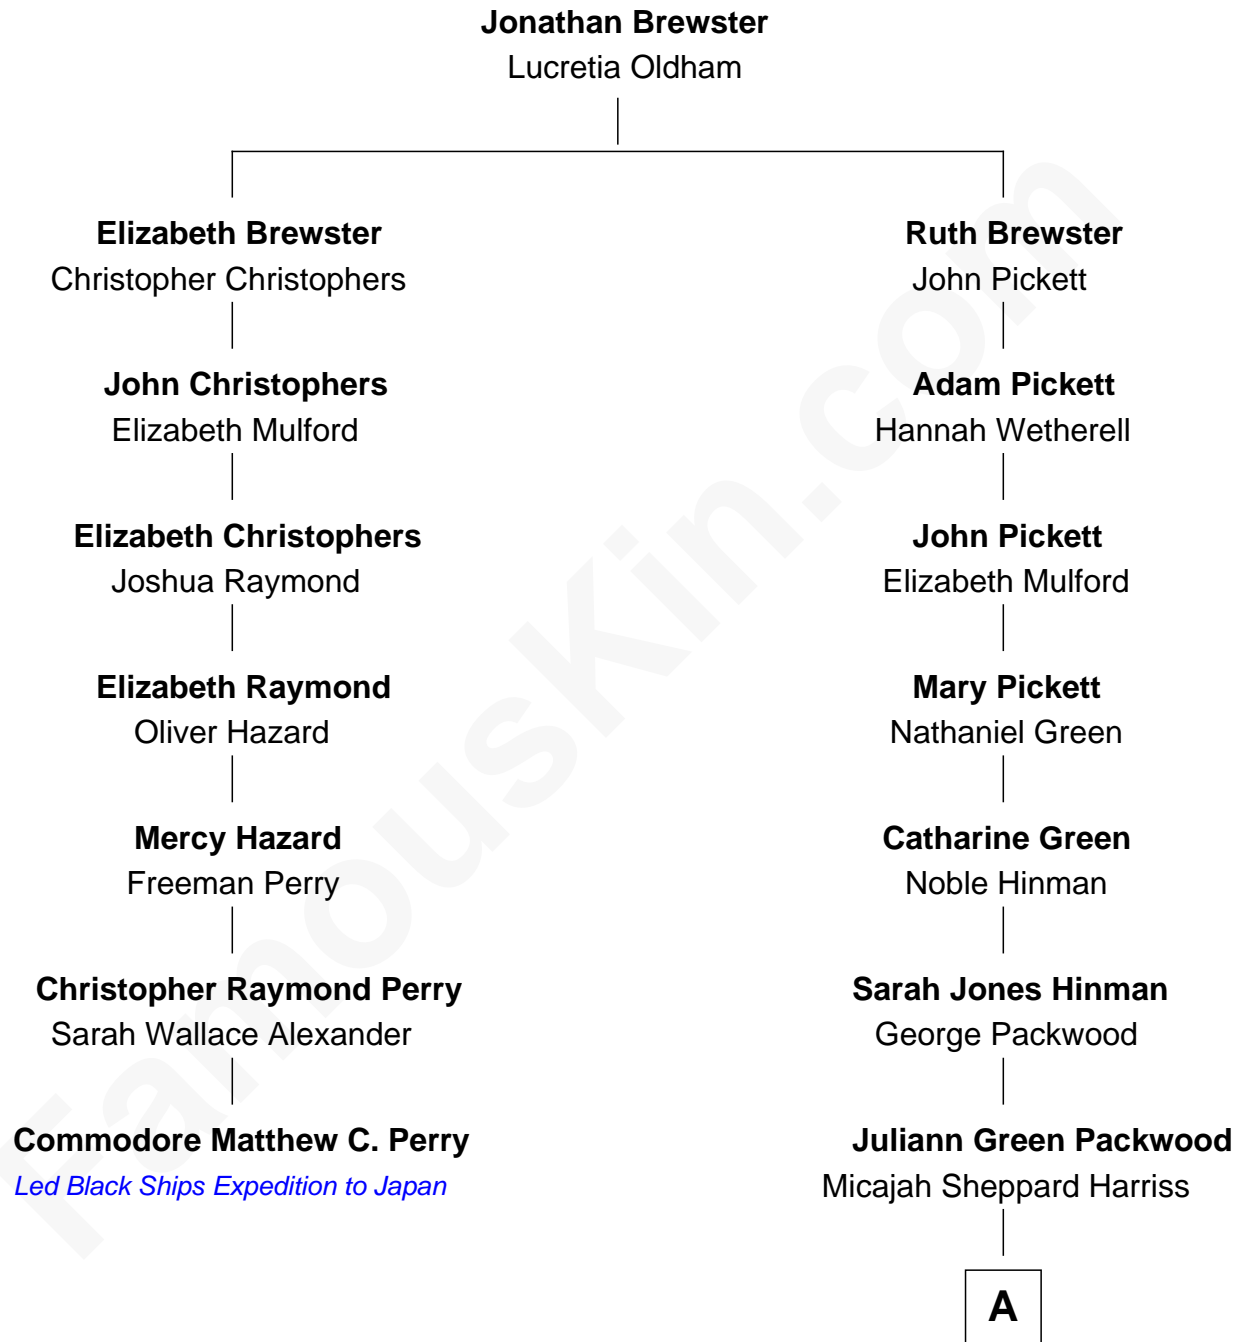

FamousKin.com
Relationship Chart of
Commodore Matthew C. Perry
Led Black Ships Expedition to Japan

6th cousin 5 times removed of

Cokie Roberts
Author and TV Journalist

A

Thomas Benton Harriss

Martha Elizabeth Smith

Eustatia S. Harriss

Edward Seghers Morrison

Martha Corinne Morrison

Roland Philemon Claiborne

Marie Corinne Morrison Claiborne

Hale Boggs

Cokie Roberts

Author and TV Journalist