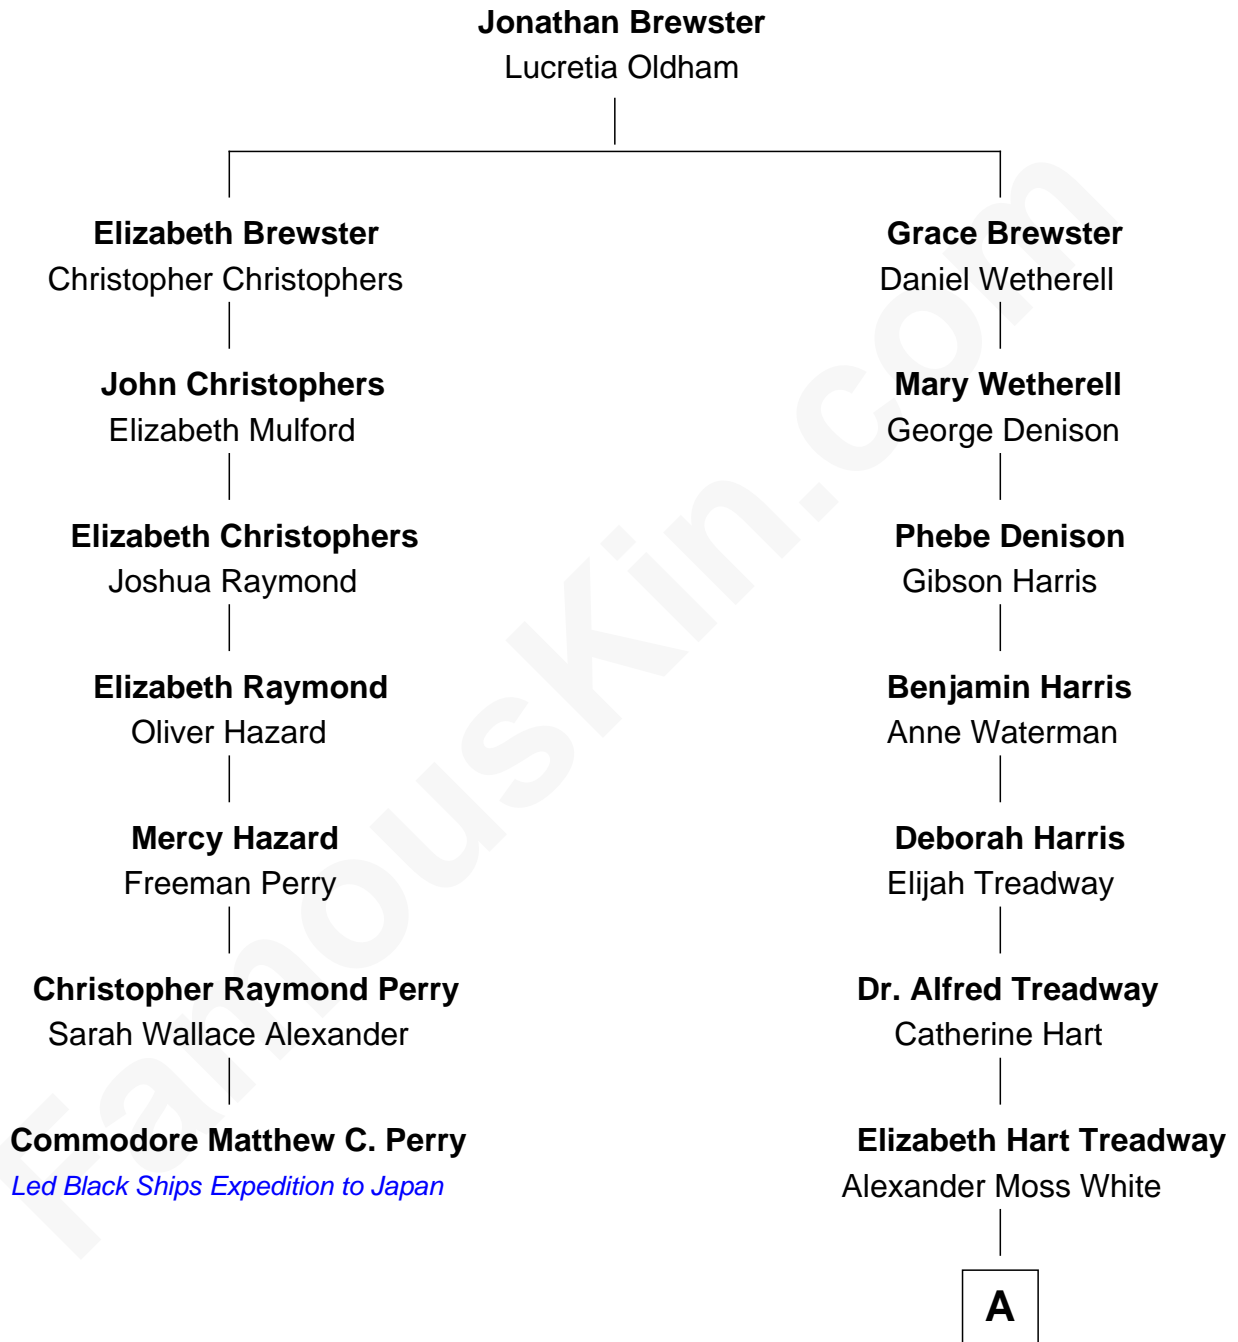

FamousKin.com
Relationship Chart of
Commodore Matthew C. Perry
Led Black Ships Expedition to Japan

6th cousin 4 times removed of
Bill Weld
68th Governor of Massachusetts

A

William Augustus White

Harriet Hillard

Margaret Low White

Francis Minot Weld

David Weld

Mary Blake Nichols

Bill Weld

68th Governor of Massachusetts