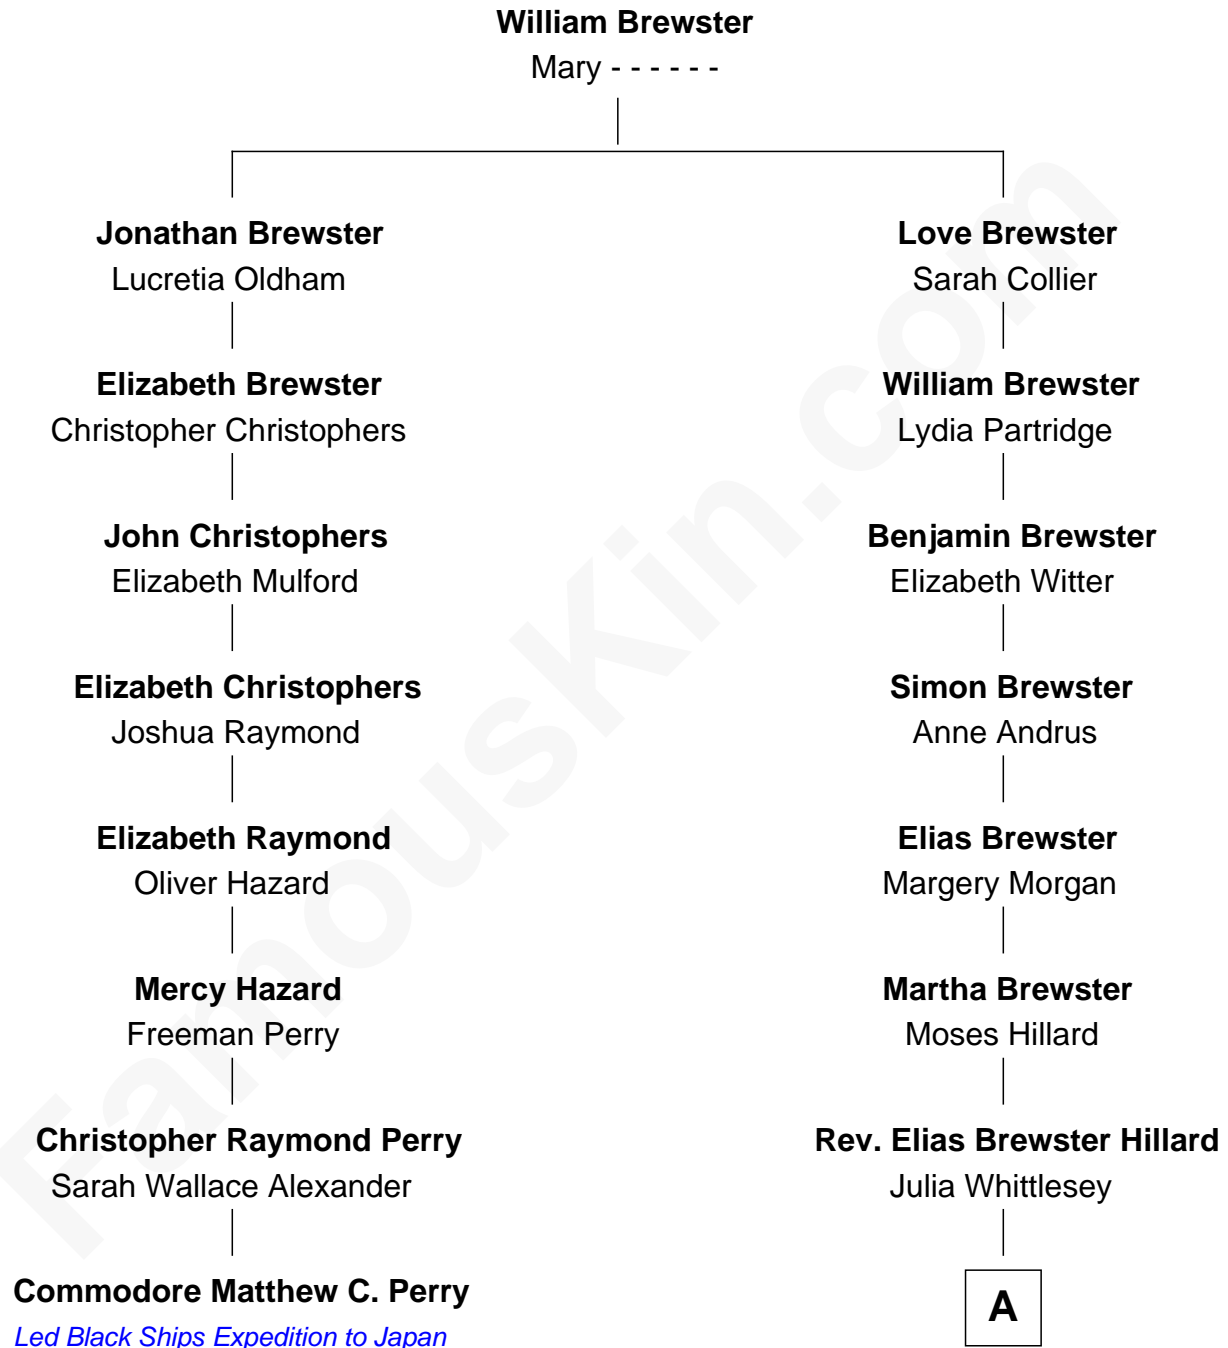

**FamousKin.com**  
**Relationship Chart of**  
**Commodore Matthew C. Perry**  
*Led Black Ships Expedition to Japan*

7th cousin 1 time removed of

**Archibald MacLeish**  
*American Poet and Playwright*

**A**

—  
**Martha Hillard**  
Andrew MacLeish

—  
**Archibald MacLeish**  
*American Poet and Playwright*

FamousKin.com