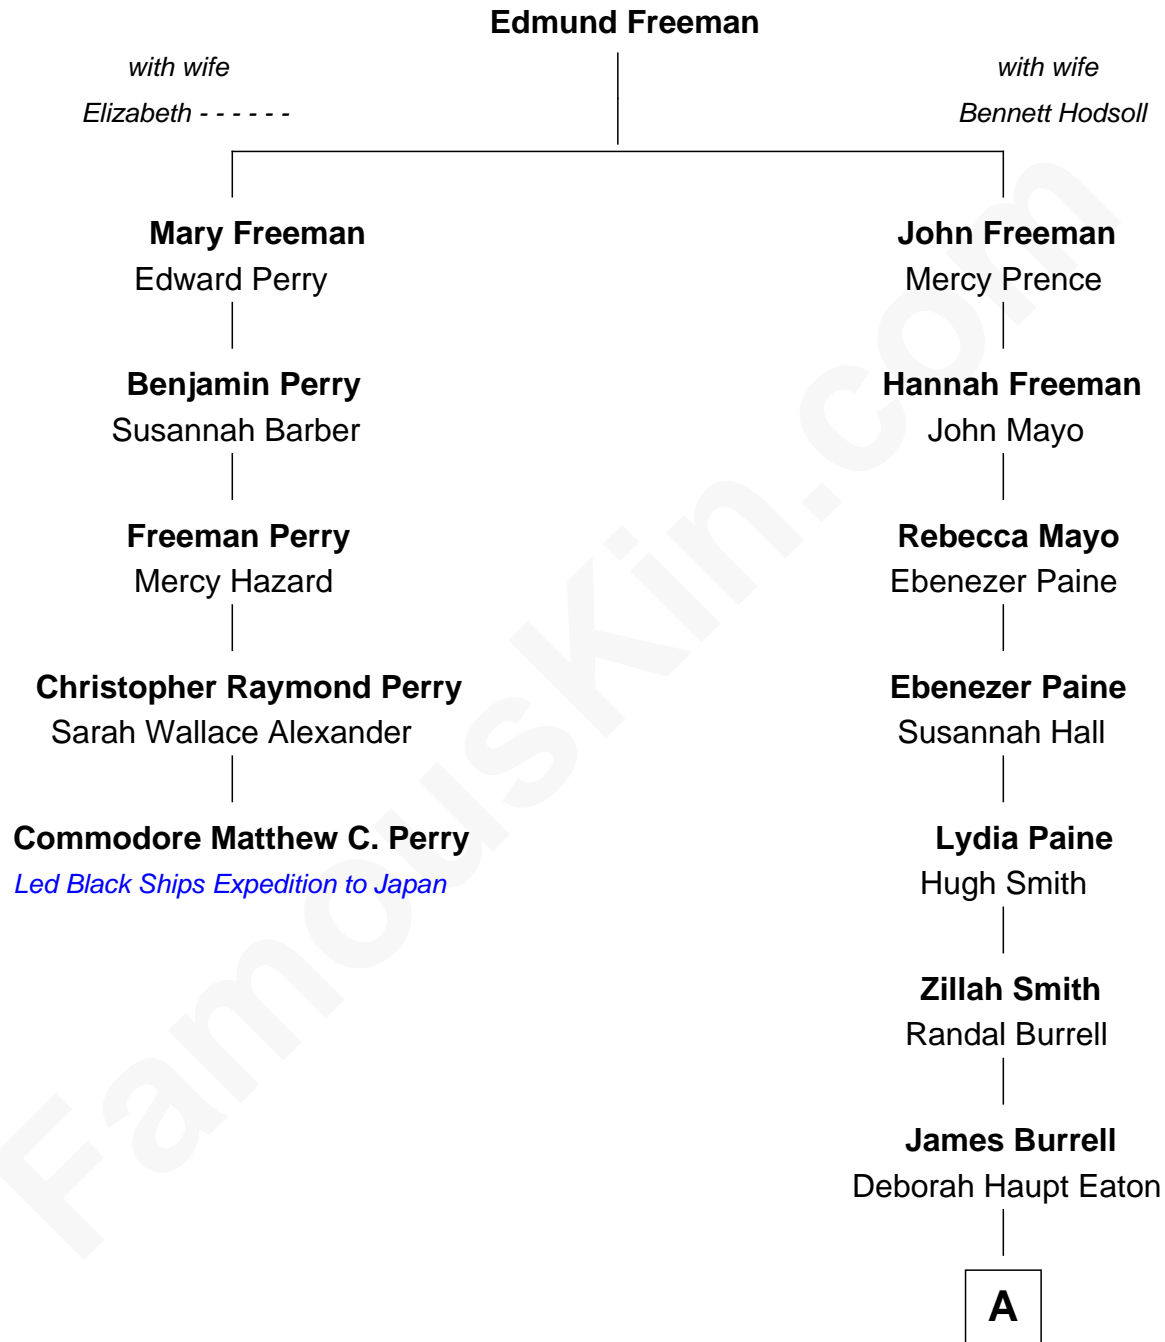

FamousKin.com
Relationship Chart of
Commodore Matthew C. Perry
Led Black Ships Expedition to Japan

4th cousin 4 times removed of
Merrill C. Meigs
Publisher, Chicago Herald & Examiner

A

Juliana Smith Burrell
Church Paddleford Meigs