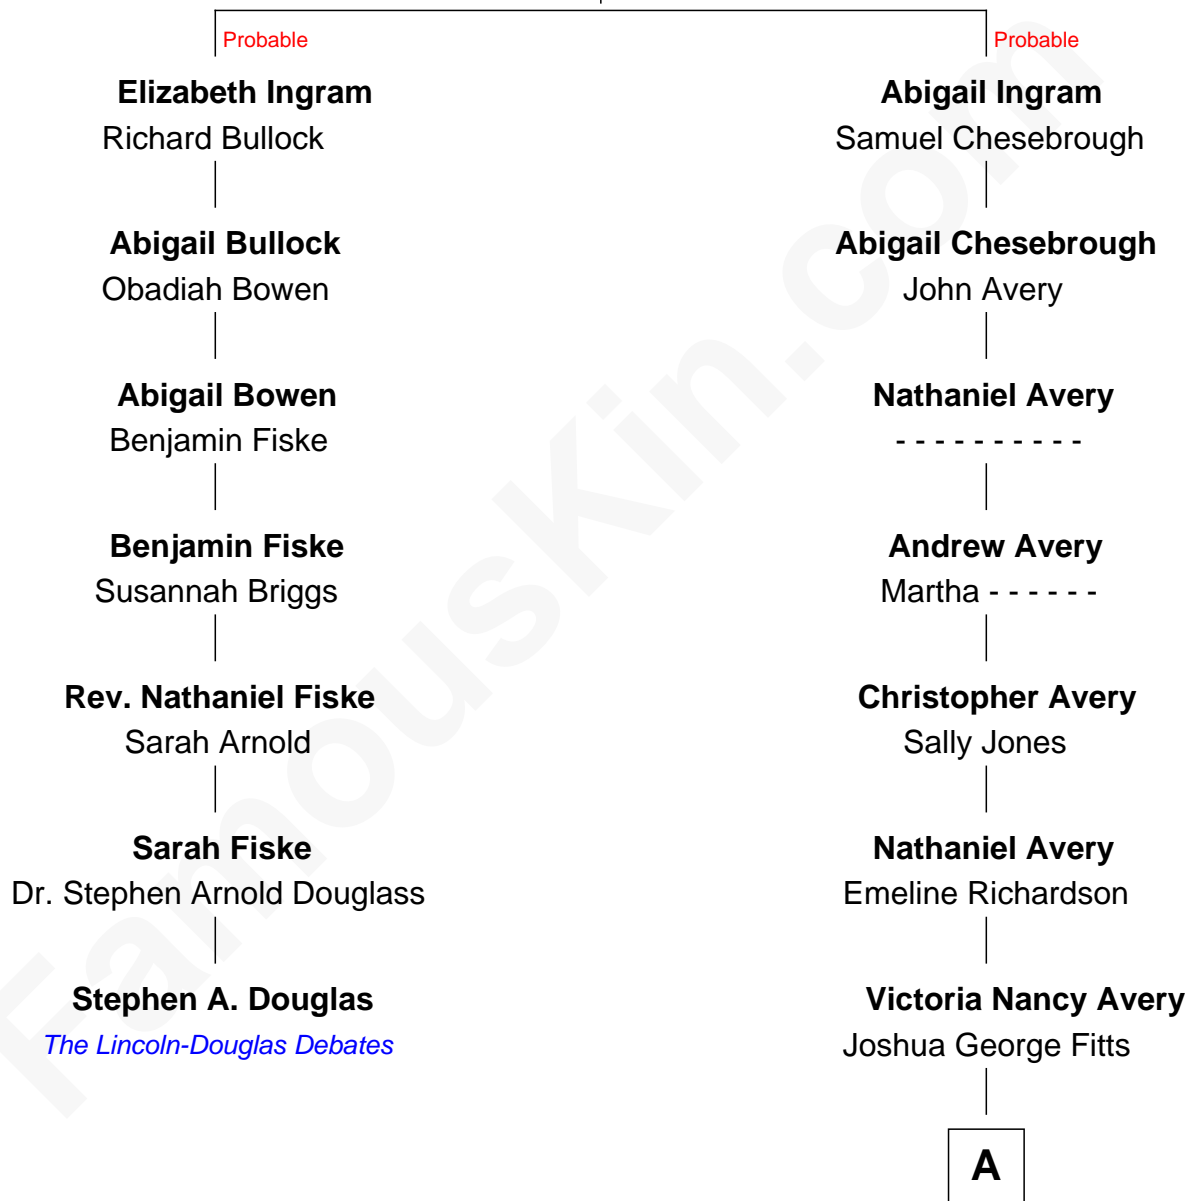

FamousKin.com

Relationship Chart of

Stephen A. Douglas

Participated in Lincoln-Douglas Debates

6th cousin 4 times removed of

Mickey Rourke

Movie Actor

Richard Ingram

A

—
Maud Alice Fitts

Joseph Clinton Carleton

—
Hazel May Carleton

Leonard Ernest Cameron

—
Annette Elizabeth Cameron

Philip Andrew Rourke

—
Mickey Rourke