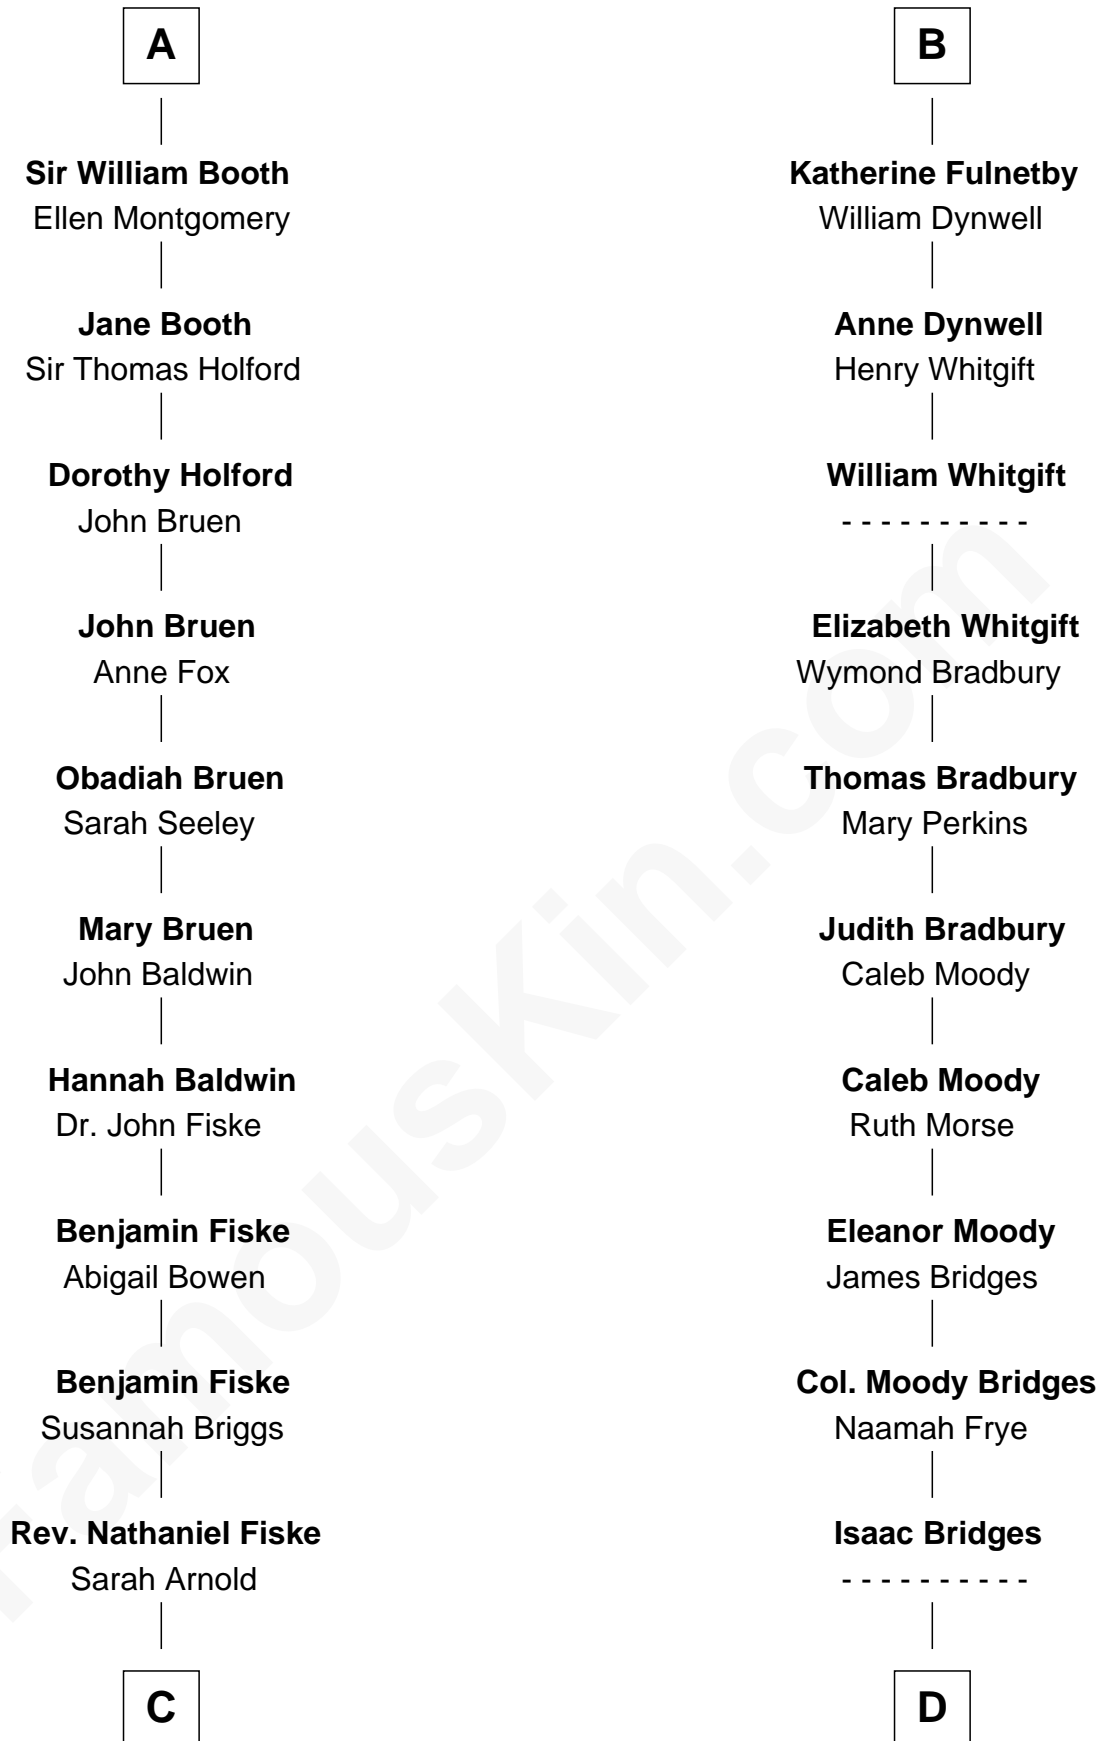

FamousKin.com

Relationship Chart of

Stephen A. Douglas

Participated in Lincoln-Douglas Debates

18th cousin 3 times removed of

Owen Brewster

54th Governor of Maine

Guy de Beauchamp

Alice de Toeni

Maud de Beauchamp

Sir Geoffrey de Say

Idonea de Say

Sir John de Clinton

Margaret de Clinton

Sir Baldwin de Montfort

Sir William Montfort

Sir Thomas de Beauchamp

Katherine de Mortimer

Maud de Beauchamp

Sir Roger de Clifford

Katherine de Clifford

Sir Ralph de Greystoke

Maud de Greystoke

Eudo de Welles

Sir Lionel de Welles

Joan de Waterton

Margaret de Welles

Sir Thomas Dymoke

Jane Dymoke

John Fulnetby

B

C