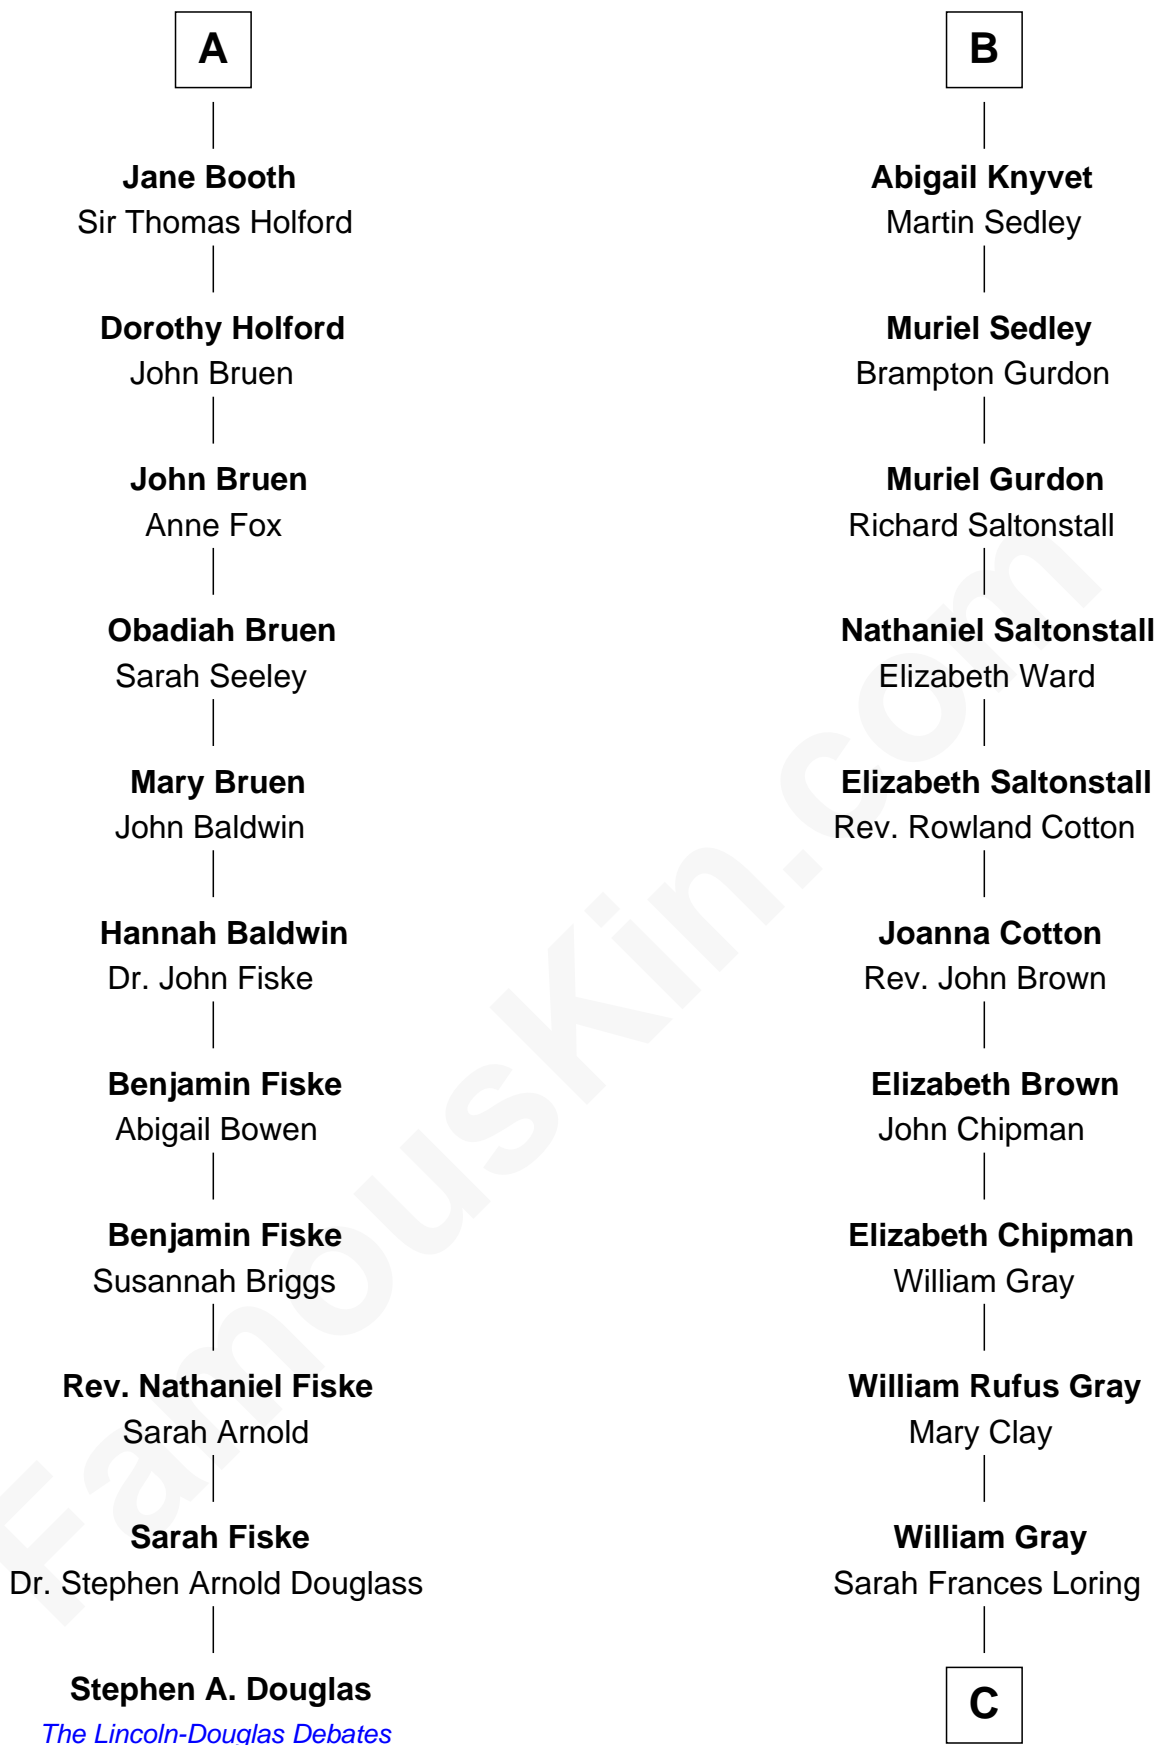

FamousKin.com

Relationship Chart of

Stephen A. Douglas

Participated in Lincoln-Douglas Debates

17th cousin 3 times removed of

Story Musgrave
NASA Astronaut

Sir Robert de Holland
Maude la Zouche

Maude de Holland
Sir Thomas de Swinnerton

Sir Robert de Swinnerton
Elizabeth de Beke

Maud de Swinnerton
Sir John Savage

Margaret Savage
Sir John Dutton

Maude Dutton
Sir William Booth

Sir George Booth
Katherine Montfort

Sir William Booth
Ellen Montgomery

A

Thomas Holand
Joan Plantagenet

John de Holand
Elizabeth of Lancaster

Constance de Holand
Sir John Grey

Alice Grey
Sir William Knyvet

Sir Edmund Knyvet
Eleanor Tyrrel

Edmund Knyvet
Jane Bouchier

John Knyvet
Agnes Harcourt

B

C

Edward Gray

Elizabeth Gray Story

Marguerite Gray

John Butler Swann

Marguerite Swann

Percy Musgrave