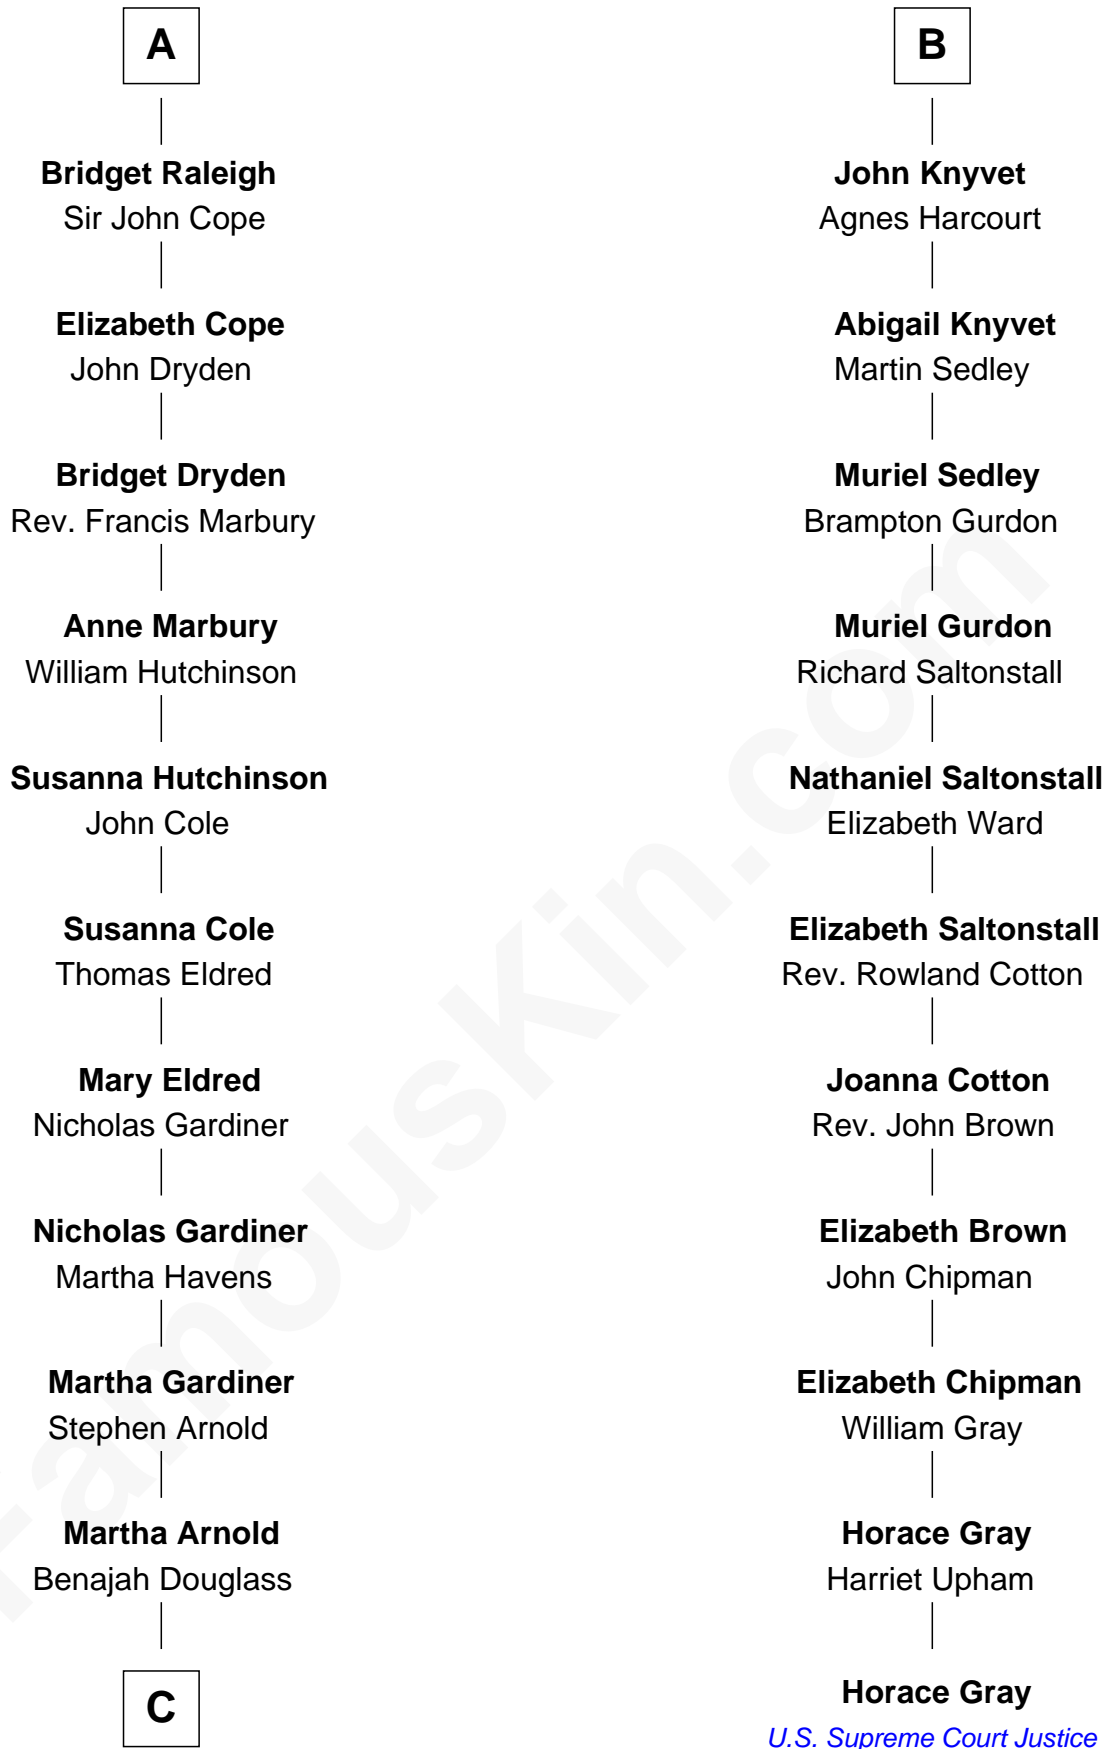

FamousKin.com

Relationship Chart of

Stephen A. Douglas

Participated in Lincoln-Douglas Debates

17th cousin 1 time removed of

Horace Gray

U.S. Supreme Court Justice

Edmund Fitzalan

Alice de Warenne

C

Dr. Stephen Arnold Douglass

Sarah Fiske

Stephen A. Douglas

The Lincoln-Douglas Debates

FamousKin.com